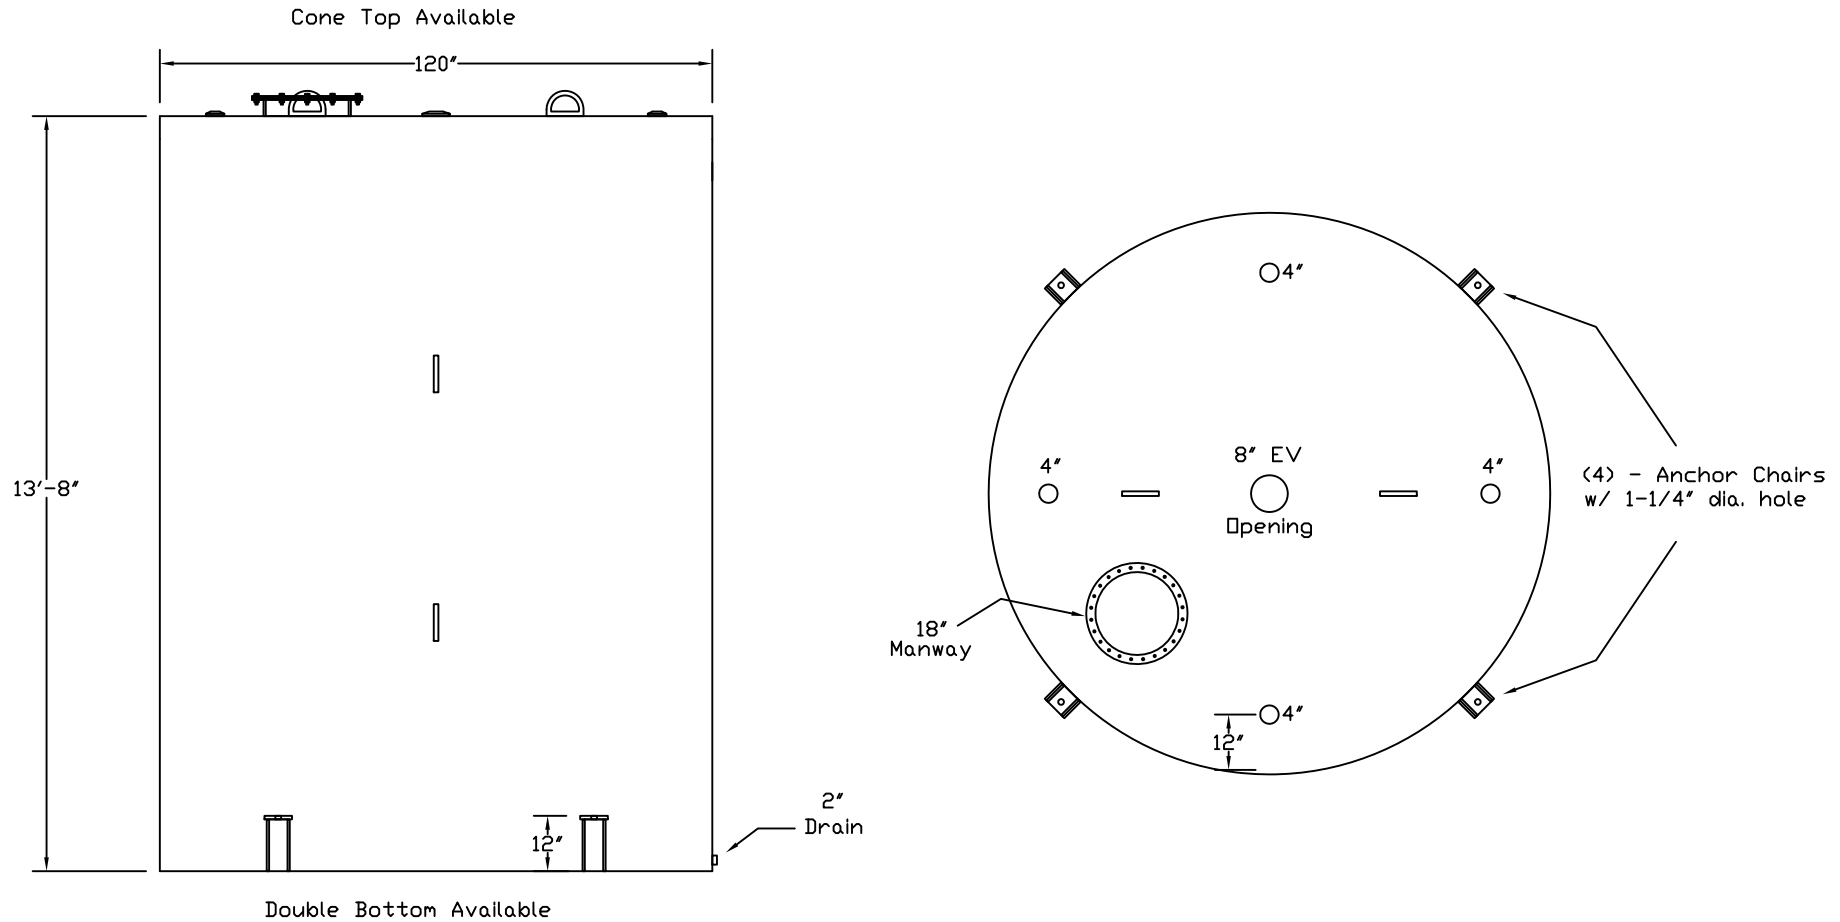

Stanwade Metal Products, Inc.  
 6868 State Route 305 PO Box 10  
 Hartford, Ohio 44424  
 Phone: 800-826-5243 Fax: 1-330-772-3307  
 www.tankstore.com

Capacity 8,000 Gallons Heads Primary 1/4" Paint Ext. Red Primer  
 Design Singlewall Vertical Shell Primary 1/4" Paint Int. \_\_\_\_\_  
 Code UL 142 Heads Secondary \_\_\_\_\_ Weight Empty 7,050 lbs.  
 Test Pres. 2-1/2 PSI Shell Secondary \_\_\_\_\_ Rev.# \_\_\_\_\_ Date: \_\_\_\_\_

Tank For Stationary Use Only

Customer: \_\_\_\_\_ Drg. Date: \_\_\_\_\_

Drawing Approved By: \_\_\_\_\_

Quoted Lead Times Begin Upon Receipt of signed Approved Drawing, Which Must be Returned Before Production Can Begin.