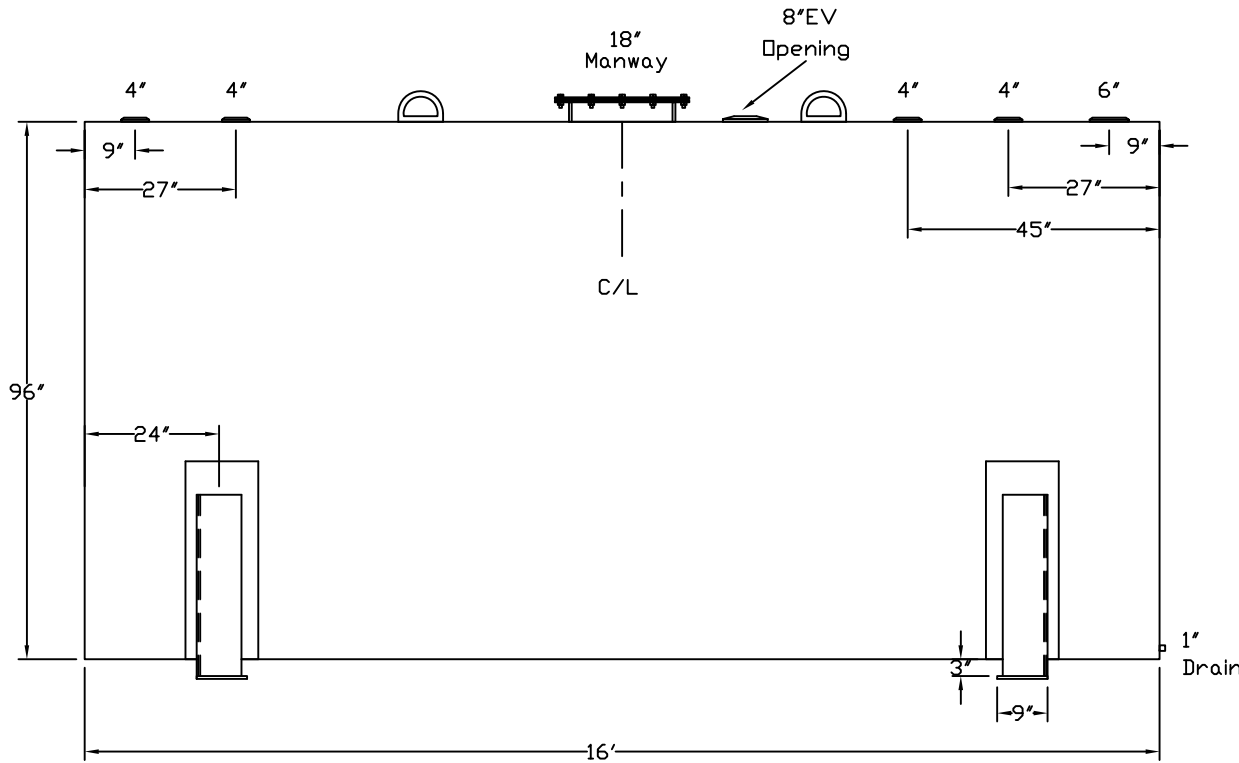

Stanwade Metal Products, Inc.
6868 State Route 305 PO Box 10
Hartford, Ohio 44424
Phone: 800-826-5243 Fax: 1-330-772-3307
www.tankstore.com

Capacity ----- 6,000 Gallons ----- Heads Primary ----- 1/4" ----- Paint Ext. ----- Red Primer -----
Design ----- Singlewall ----- Shell Primary ----- 1/4" ----- Paint Int. ----- -----
Code ----- UL 142 ----- Heads Secondary ----- ----- Weight Empty ----- 6,700 lbs. -----
Test Pres. ----- 5 PSI ----- Shell Secondary ----- ----- Rev.# ----- Date: -----

Tank For Stationary Use Only

Customer: ----- Drg. Date: -----

Quoted Lead Times Begin Upon Receipt of signed Approved Drawing, Which Must be Returned Before Production Can Begin.

Drawing Approved By: -----