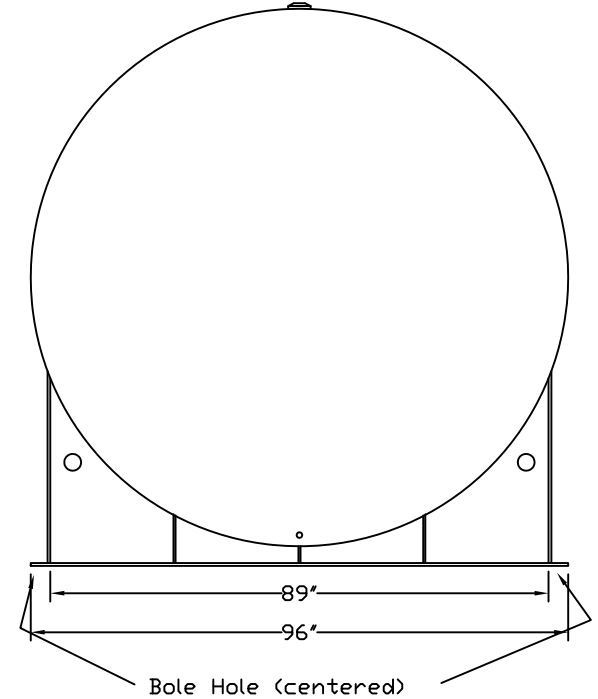

Stanwade Metal Products, Inc.
6868 State Route 305 PO Box 10
Hartford, Ohio 44424
Phone: 800-826-5243 Fax: 1-330-772-3307
www.tankstore.com

Capacity ----- 6,000 Gallons ----- Heads Primary ----- 1/4" ----- Paint Ext. ----- Red Primer -----
Design ----- Singlewall ----- Shell Primary ----- 1/4" ----- Paint Int. ----- -----
Code ----- UL 142 ----- Heads Secondary ----- ----- Weight Empty ----- 6,700 lbs. -----
Test Pres. ----- 5 PSI ----- Shell Secondary ----- ----- Rev.# ----- Date: -----

Tank For Stationary Use Only

Customer: ----- Drg. Date: -----

Quoted Lead Times Begin Upon Receipt of signed Approved Drawing, Which Must be Returned Before Production Can Begin.

Drawing Approved By: -----