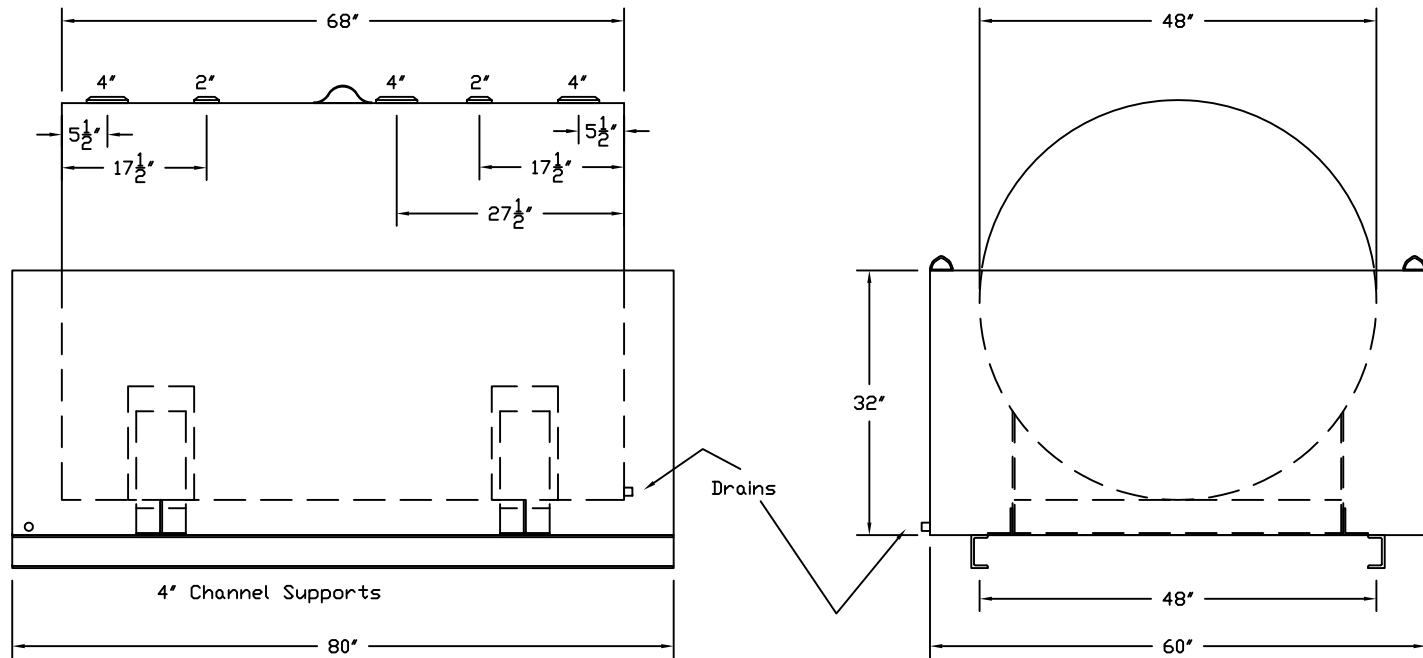

Stanwade Metal Products, Inc.
 6868 State Route 305 PO Box 10
 Hartford, Ohio 44424
 Phone: 800-826-5243 Fax: 1-330-772-3307
 www.tankstore.com

Tank For Stationary Use Only

Capacity ----- 520 Gallons ----- Heads Primary ----- 12 Gauge ----- Paint Ext. ----- Red Primer -----
 Design ----- Singlewall Dike ----- Shell Primary ----- 12 Gauge ----- Paint Int. ----- -----
 Code ----- UL 142 ----- Heads Secondary ----- ----- Weight Empty ----- 1,450 lbs. -----
 Test Pres. ----- 5 PSI ----- Shell Secondary ----- ----- Rev.# ----- Date: -----

Dike: 10 Gauge

Customer: ----- Drg. Date: -----

Drawing Approved By: -----

Quoted Lead Times Begin Upon Receipt of signed Approved Drawing, Which Must be Returned Before Production Can Begin.