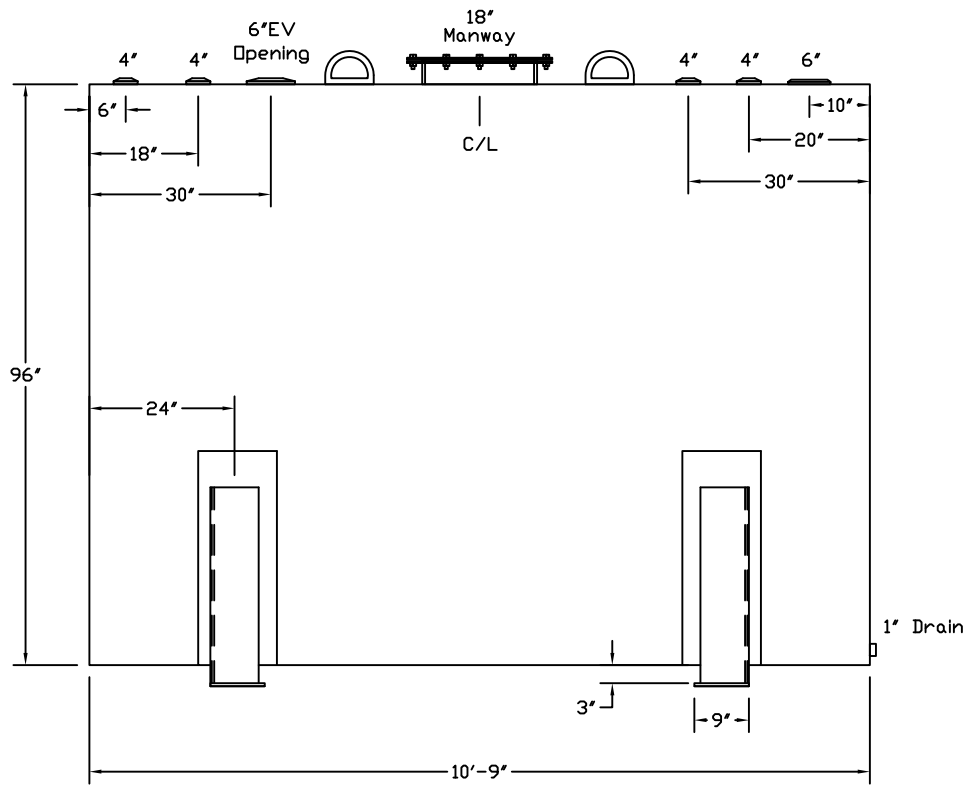

Stanwade Metal Products, Inc.
6868 State Route 305 PO Box 10
Hartford, Ohio 44424
Phone: 800-826-5243 Fax: 1-330-772-3307
www.tankstore.com

Capacity ----- 4,000 Gallons ----- Heads Primary ----- 1/4" ----- Paint Ext. ----- Red Primer -----
Design ----- Singlewall ----- Shell Primary ----- 1/4" ----- Paint Int. ----- -----
Code ----- UL 142 ----- Heads Secondary ----- ----- Weight Empty ----- 5,000 lbs. -----
Test Pres. ----- 5 PSI ----- Shell Secondary ----- ----- Rev.# ----- Date: -----

Tank For Stationary Use Only

Customer: ----- Drg. Date: -----

Quoted Lead Times Begin Upon Receipt of signed Approved Drawing, Which Must be Returned Before Production Can Begin.

Drawing Approved By: -----