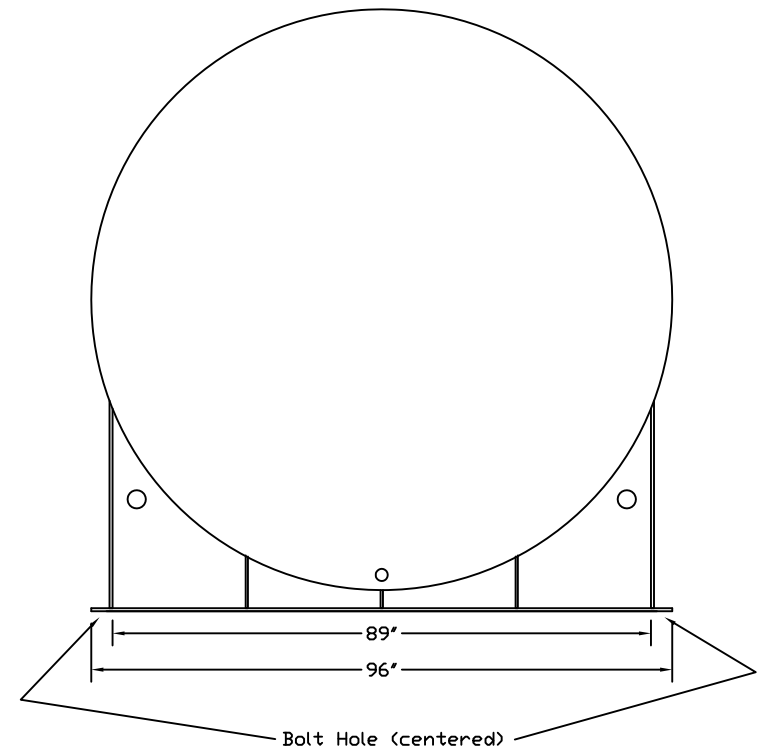

Stanwade Metal Products, Inc.
6868 State Route 305 PO Box 10
Hartford, Ohio 44424
Phone: 800-826-5243 Fax: 1-330-772-3307
www.tankstore.com

Capacity ----- 4,000 Gallons ----- Heads Primary ----- 1/4" ----- Paint Ext. ----- Red Primer -----
Design ----- Singlewall ----- Shell Primary ----- 1/4" ----- Paint Int. ----- -----
Code ----- UL 142 ----- Heads Secondary ----- ----- Weight Empty ----- 5,000 lbs. -----
Test Pres. ----- 5 PSI ----- Shell Secondary ----- ----- Rev.# ----- Date: -----

Tank For Stationary Use Only

Customer: ----- Drg. Date: -----

Quoted Lead Times Begin Upon Receipt of signed Approved Drawing, Which Must be Returned Before Production Can Begin.

Drawing Approved By: -----