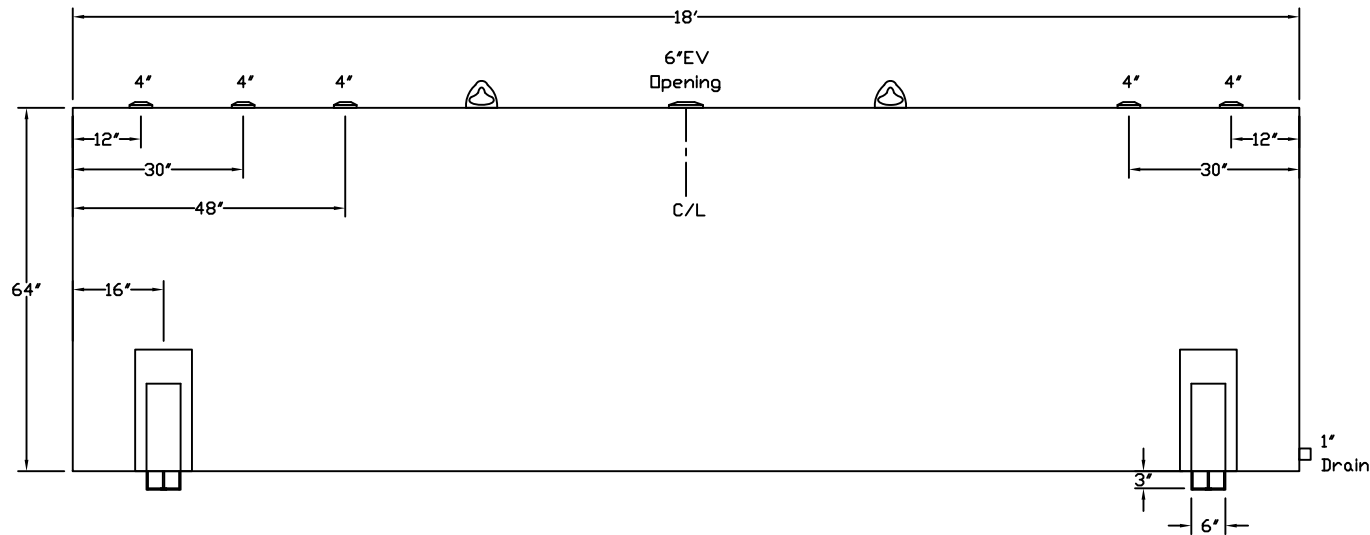

Stanwade Metal Products, Inc.
 6868 State Route 305 PO Box 10
 Hartford, Ohio 44424
 Phone: 800-826-5243 Fax: 1-330-772-3307
 www.tankstore.com

Tank For Stationary Use Only

Capacity 3,000 Gallons Heads Primary 7 Ga.
 Design Singlewall Shell Primary 7 Ga.
 Code UL 142 Heads Secondary _____
 Test Pres. 5 PSI Shell Secondary _____

Paint Ext. Red Primer
 Paint Int. _____
 Weight Empty 3,200 lbs.
 Rev.# _____ Date: _____

Customer: _____ Drg. Date: _____

Quoted Lead Times Begin Upon Receipt of signed Approved Drawing, Which Must be Returned Before Production Can Begin.