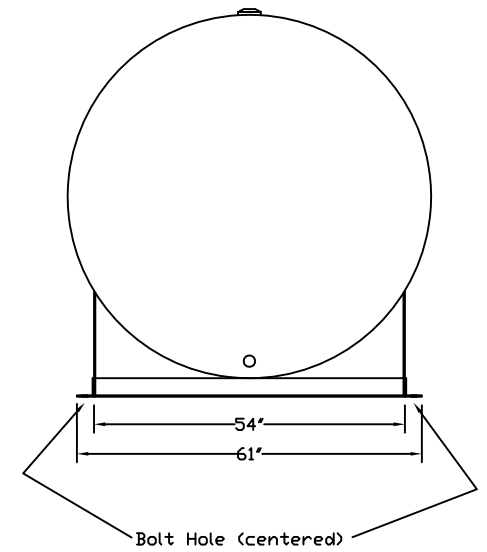

Stanwade Metal Products, Inc.
6868 State Route 305 PO Box 10
Hartford, Ohio 44424
Phone: 800-826-5243 Fax: 1-330-772-3307
www.tankstore.com

Tank For Stationary Use Only

Capacity 3,000 Gallons Heads Primary 7 Ga.
Design Singlewall Shell Primary 7 Ga.
Code UL 142 Heads Secondary _____
Test Pres. 5 PSI Shell Secondary _____

Paint Ext. Red Primer
Paint Int. _____
Weight Empty 3,200 lbs.
Rev.# _____ Date: _____

Customer: _____ Drg. Date: _____

Quoted Lead Times Begin Upon Receipt of signed Approved Drawing, Which Must be Returned Before Production Can Begin.

Drawing Approved By: _____