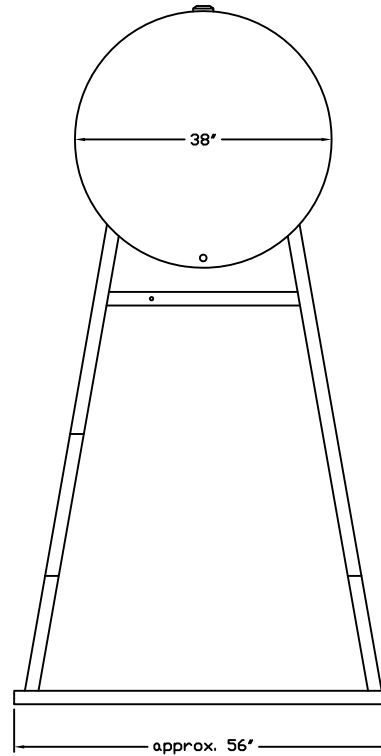

Stanwade Metal Products, Inc.
 6868 State Route 305 PO Box 10
 Hartford, Ohio 44424
 Phone: 800-826-5243 Fax: 1-330-772-3307
 www.tankstore.com

Tank For Stationary Use Only

Capacity 300 Gallons
 Design Elevated Singlewall
 Code UL 142
 Test Pres. 5 PSI

Heads Primary 12 Gauge
 Shell Primary 12 Gauge
 Heads Secondary _____
 Shell Secondary _____

Paint Ext. Green
 Paint Int. _____
 Weight Empty 375 lbs.
 Rev.# _____ Date: _____

Customer: _____ Drg. Date: _____