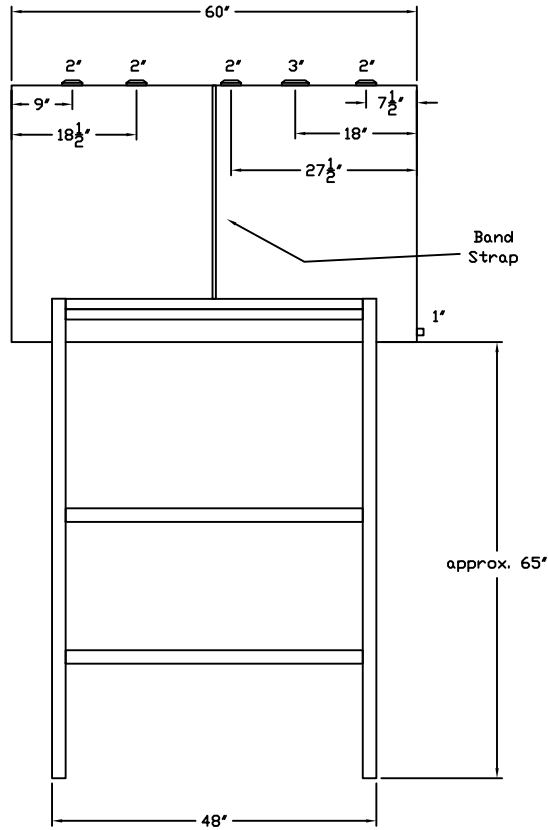

Stanwade Metal Products, Inc.
 6868 State Route 305 PO Box 10
 Hartford, Ohio 44424
 Phone: 800-826-5243 Fax: 1-330-772-3307
 www.tankstore.com

Tank For Stationary Use Only

Capacity 300 Gallons
 Design Elevated Singlewall
 Code UL 142
 Test Pres. 5 PSI

Heads Primary 12 Gauge
 Shell Primary 12 Gauge
 Heads Secondary _____
 Shell Secondary _____

Paint Ext. Green
 Paint Int. _____
 Weight Empty 375 lbs.
 Rev.# _____ Date: _____

Customer: _____ Drg. Date: _____