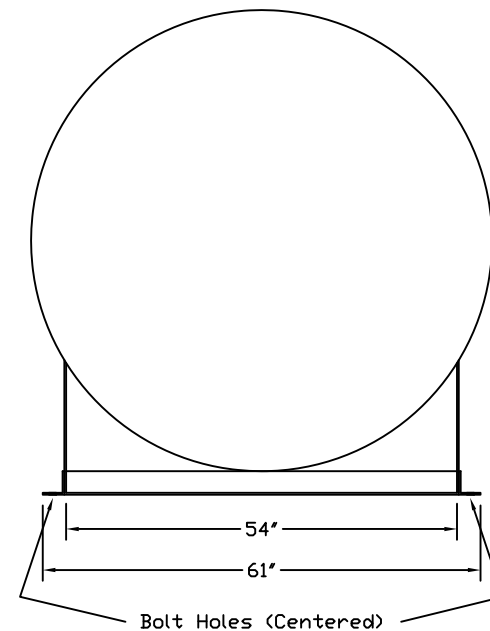

Stanwade Metal Products, Inc.
6868 State Route 305 PO Box 10
Hartford, Ohio 44424
Phone: 800-826-5243 Fax: 1-330-772-3307
www.tankstore.com

Capacity 2,000 Gallons Heads Primary 7 Gauge
Design Singlewall Shell Primary 7 Gauge
Code UL 142 Heads Secondary _____
Test Pres. 5 PSI Shell Secondary _____

Paint Ext. Red Primer
Paint Int. _____
Weight Empty 2,150 lbs.
Rev.# _____ Date: _____

Tank For Stationary Use Only

Customer: _____ Drg. Date: _____

Quoted Lead Times Begin Upon Receipt of signed Approved
Drawing, Which Must be Returned Before Production Can Begin.

Drawing Approved By:
_____