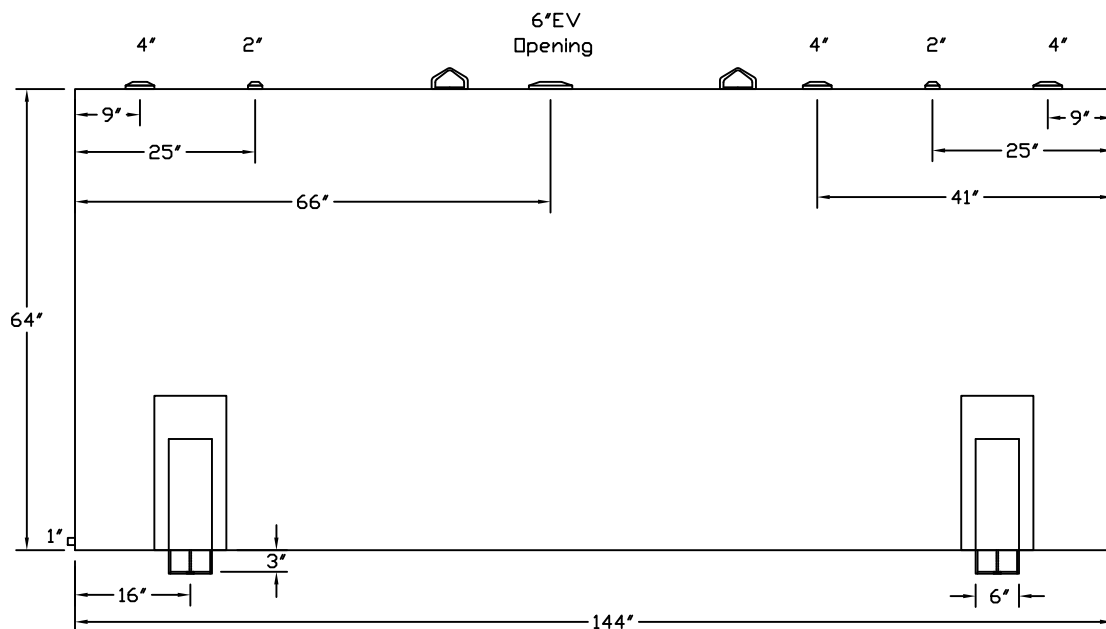

Stanwade Metal Products, Inc.
 6868 State Route 305 PO Box 10
 Hartford, Ohio 44424
 Phone: 800-826-5243 Fax: 1-330-772-3307
 www.tankstore.com

Capacity 2,000 Gallons Heads Primary 7 Gauge
 Design Singlewall Shell Primary 7 Gauge
 Code UL 142 Heads Secondary _____
 Test Pres. 5 PSI Shell Secondary _____

Paint Ext. Red Primer
 Paint Int. _____
 Weight Empty 2,150 lbs.
 Rev.# _____ Date: _____

Tank For Stationary Use Only

Customer: _____ Drg. Date: _____

Quoted Lead Times Begin Upon Receipt of signed Approved
 Drawing, Which Must be Returned Before Production Can Begin.