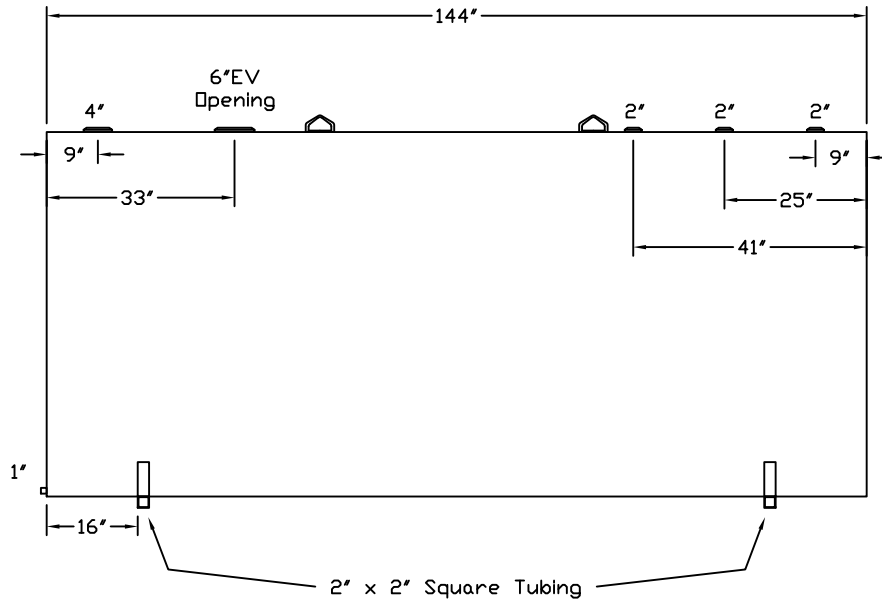

Stanwade Metal Products, Inc.  
 6868 State Route 305 PO Box 10  
 Hartford, Ohio 44424  
 Phone: 800-826-5243 Fax: 1-330-772-3307  
 www.tankstore.com

Tank For Stationary Use Only

Capacity 2,000 Gallons Heads Primary 7 Gauge Paint Ext. Red Primer  
 Design Singlewall Crossangle Shell Primary 7 Gauge Paint Int. \_\_\_\_\_  
 Code UL 142 Heads Secondary \_\_\_\_\_ Weight Empty 1,900 lbs.  
 Test Pres. 5 PSI Shell Secondary \_\_\_\_\_ Rev.# \_\_\_\_\_ Date: \_\_\_\_\_