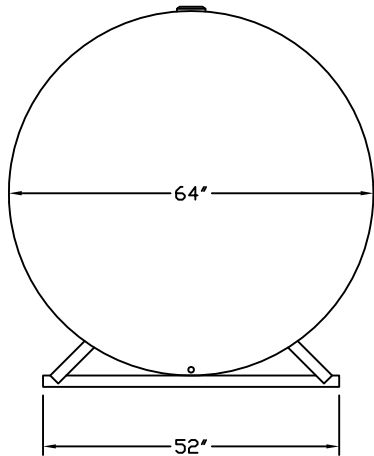

Stanwade Metal Products, Inc.  
 6868 State Route 305 PO Box 10  
 Hartford, Ohio 44424  
 Phone: 800-826-5243 Fax: 1-330-772-3307  
 www.tankstore.com

Tank For Stationary Use Only

Capacity 2,000 Gallons Heads Primary 7 Gauge Paint Ext. Red Primer  
 Design Singlewall Crossangle Shell Primary 7 Gauge Paint Int. \_\_\_\_\_  
 Code UL 142 Heads Secondary \_\_\_\_\_ Weight Empty 1,900 lbs.  
 Test Pres. 5 PSI Shell Secondary \_\_\_\_\_ Rev.# \_\_\_\_\_ Date: \_\_\_\_\_