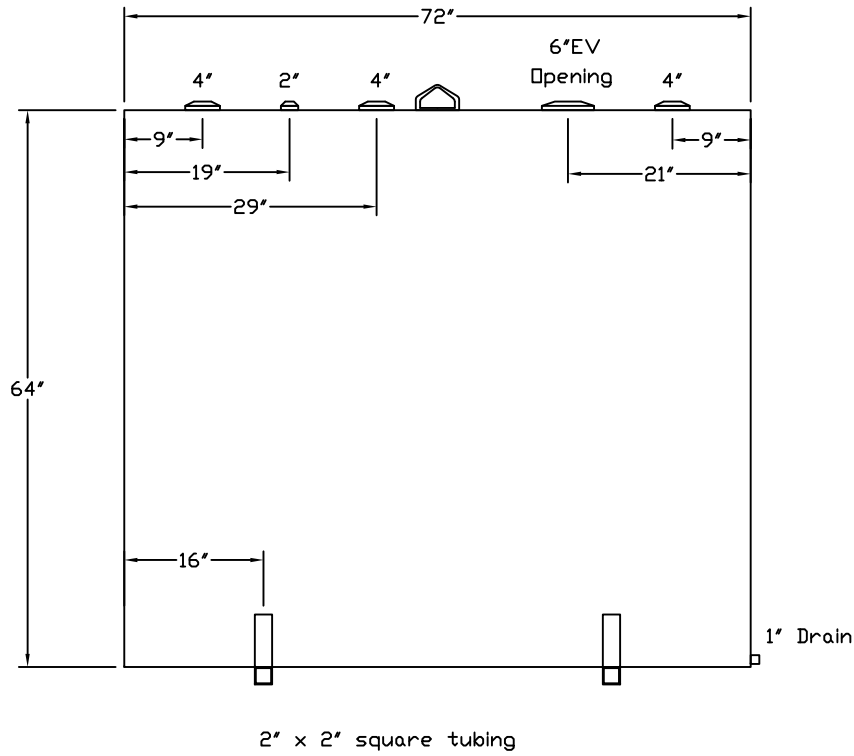

Stanwade Metal Products, Inc.
6868 State Route 305 PO Box 10
Hartford, Ohio 44424
Phone: 800-826-5243 Fax: 1-330-772-3307
www.tankstore.com

Capacity 1,000 Gallons Heads Primary 7 Gauge Paint Ext. Red Primer
Design SW Crossangle Shell Primary 7 Gauge Paint Int. _____
Code UL 142 Heads Secondary _____ Weight Empty 1,400 lbs.
Test Pres. 5 PSI Shell Secondary _____ Rev.# _____ Date: _____

Tank for stationary use only

Customer: _____ Drg. Date: _____

Drawing Approved By: _____

Quoted Lead Times Begin Upon Receipt of signed Approved Drawing, Which Must be Returned Before Production Can Begin.