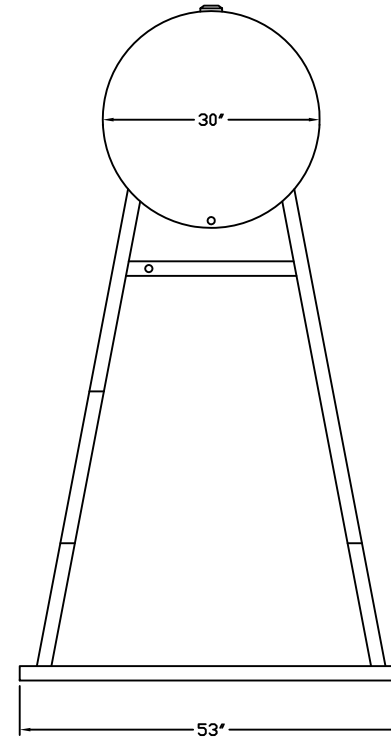

Stanwade Metal Products, Inc.
 6868 State Route 305 PO Box 10
 Hartford, Ohio 44424
 Phone: 800-826-5243 Fax: 1-330-772-3307
 www.tankstore.com

Tank For Stationary Use Only

Capacity ----- 175 Gallons ----- Heads Primary ----- 12 Gauge ----- Paint Ext. ----- Green -----
 Design ----- Elevated Singlewall ----- Shell Primary ----- 12 Gauge ----- Paint Int. ----- -----
 Code ----- UL 142 ----- Heads Secondary ----- ----- Weight Empty ----- 350 lbs. -----
 Test Pres. ----- 5 PSI ----- Shell Secondary ----- ----- Rev.# ----- Date: -----