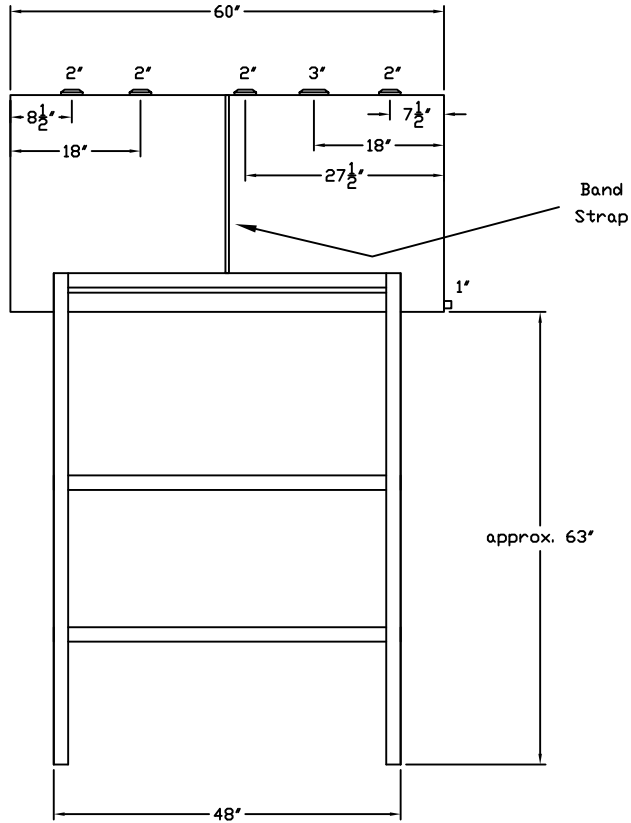

Stanwade Metal Products, Inc.
 6868 State Route 305 PO Box 10
 Hartford, Ohio 44424
 Phone: 800-826-5243 Fax: 1-330-772-3307
 www.tankstore.com

Tank For Stationary Use Only

Capacity ----- 175 Gallons ----- Heads Primary ----- 12 Gauge ----- Paint Ext. ----- Green -----
 Design ----- Elevated Singlewall ----- Shell Primary ----- 12 Gauge ----- Paint Int. ----- -----
 Code ----- UL 142 ----- Heads Secondary ----- ----- Weight Empty ----- 350 lbs. -----
 Test Pres. ----- 5 PSI ----- Shell Secondary ----- ----- Rev.# ----- Date: -----