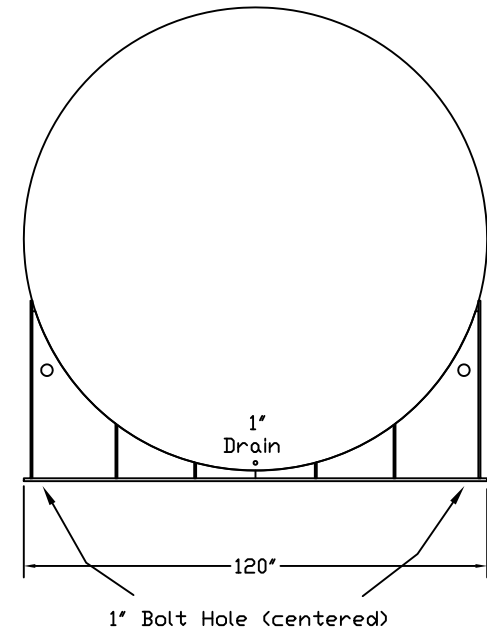

Stanwade Metal Products, Inc.  
 6868 State Route 305 PO Box 10  
 Hartford, Ohio 44424  
 Phone: 800-826-5243 Fax: 1-330-772-3307  
 www.tankstore.com

Tank For Stationary Use Only

Capacity	12,000 Gallons	Heads Primary	1/4"	Paint Ext.	Red Primer
Design	Singlewall	Shell Primary	1/4"	Paint Int.	
Code	UL 142	Heads Secondary		Weight Empty	11,550 lbs.
Test Pres.	5 PSI	Shell Secondary		Rev.#	Date: