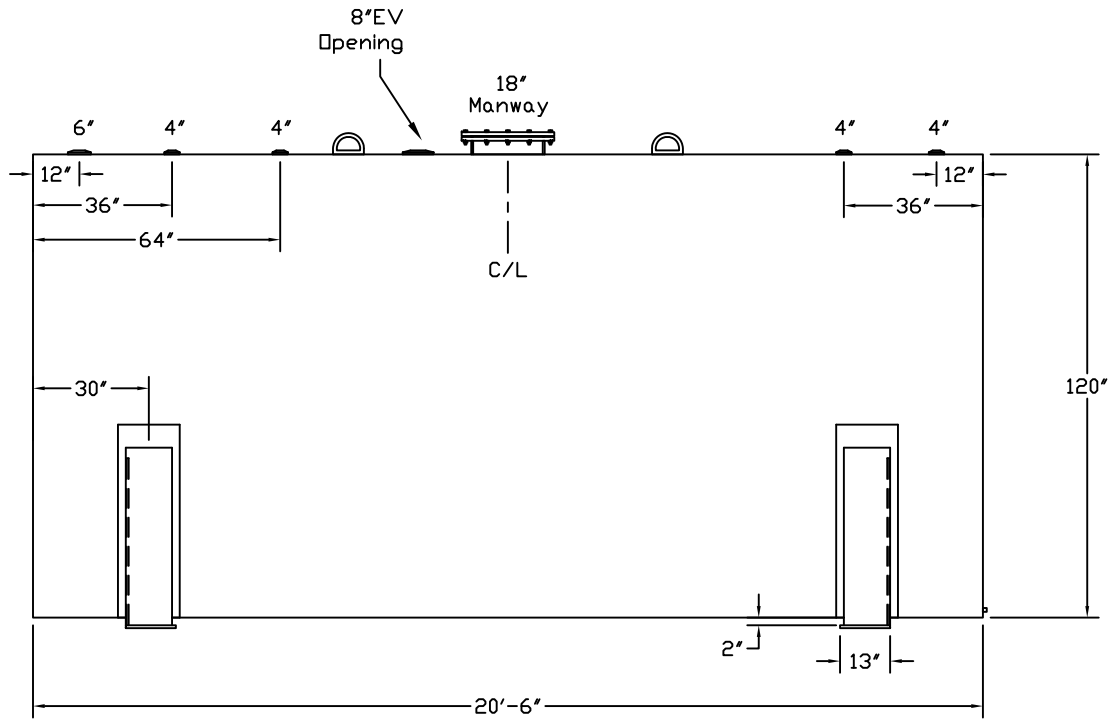

Stanwade Metal Products, Inc.  
 6868 State Route 305 PO Box 10  
 Hartford, Ohio 44424  
 Phone: 800-826-5243 Fax: 1-330-772-3307  
 www.tankstore.com

Tank For Stationary Use Only

Capacity	12,000 Gallons	Heads Primary	1/4"	Paint Ext.	Red Primer
Design	Singlewall	Shell Primary	1/4"	Paint Int.	
Code	UL 142	Heads Secondary		Weight Empty	11,550 lbs.
Test Pres.	5 PSI	Shell Secondary		Rev.#	Date: