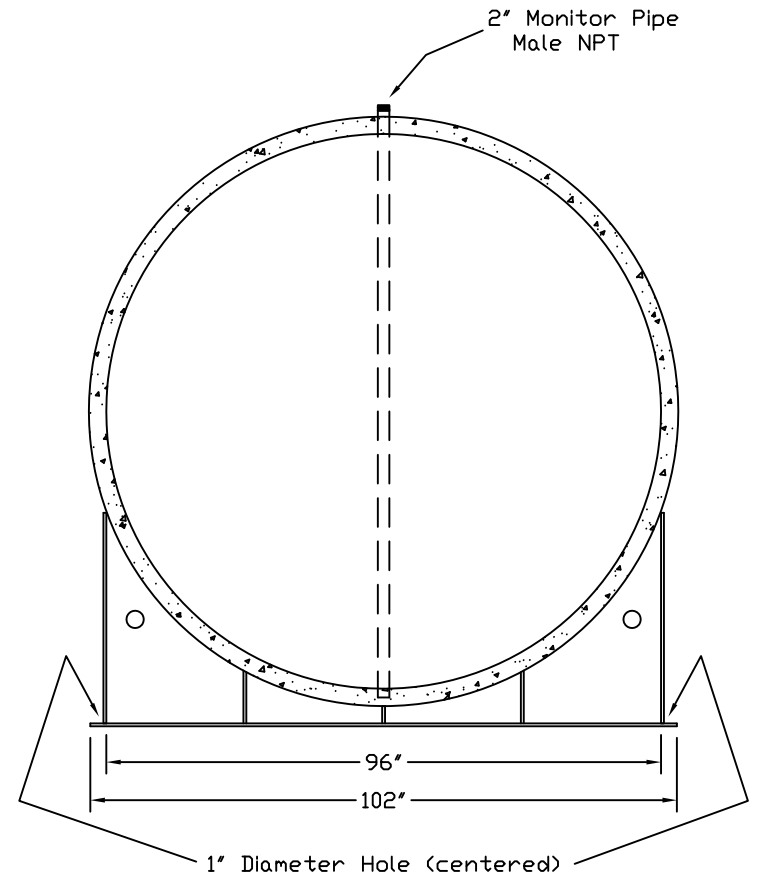

Stanwade Metal Products, Inc.
6868 State Route 305 PO Box 10
Hartford, Ohio 44424
Phone: 800-826-5243 Fax: 1-330-772-3307
www.tankstore.com

Capacity 4,000 Gallons Heads Primary 1/4" Paint Ext. White Urethane
Design Double Wall AG Shell Primary 1/4" Paint Int. _____
Code UL 2085 Fireguard Heads Secondary 1/4" Weight Empty 14,750 lbs.
Test Pres. 5 PSI Shell Secondary 1/4" Rev.# _____ Date: _____

Tank For Stationary Use Only

Customer: _____ Drg. Date: _____

Quoted Lead Times Begin Upon Receipt of signed Approved Drawing, Which Must be Returned Before Production Can Begin.

Drawing Approved By: _____