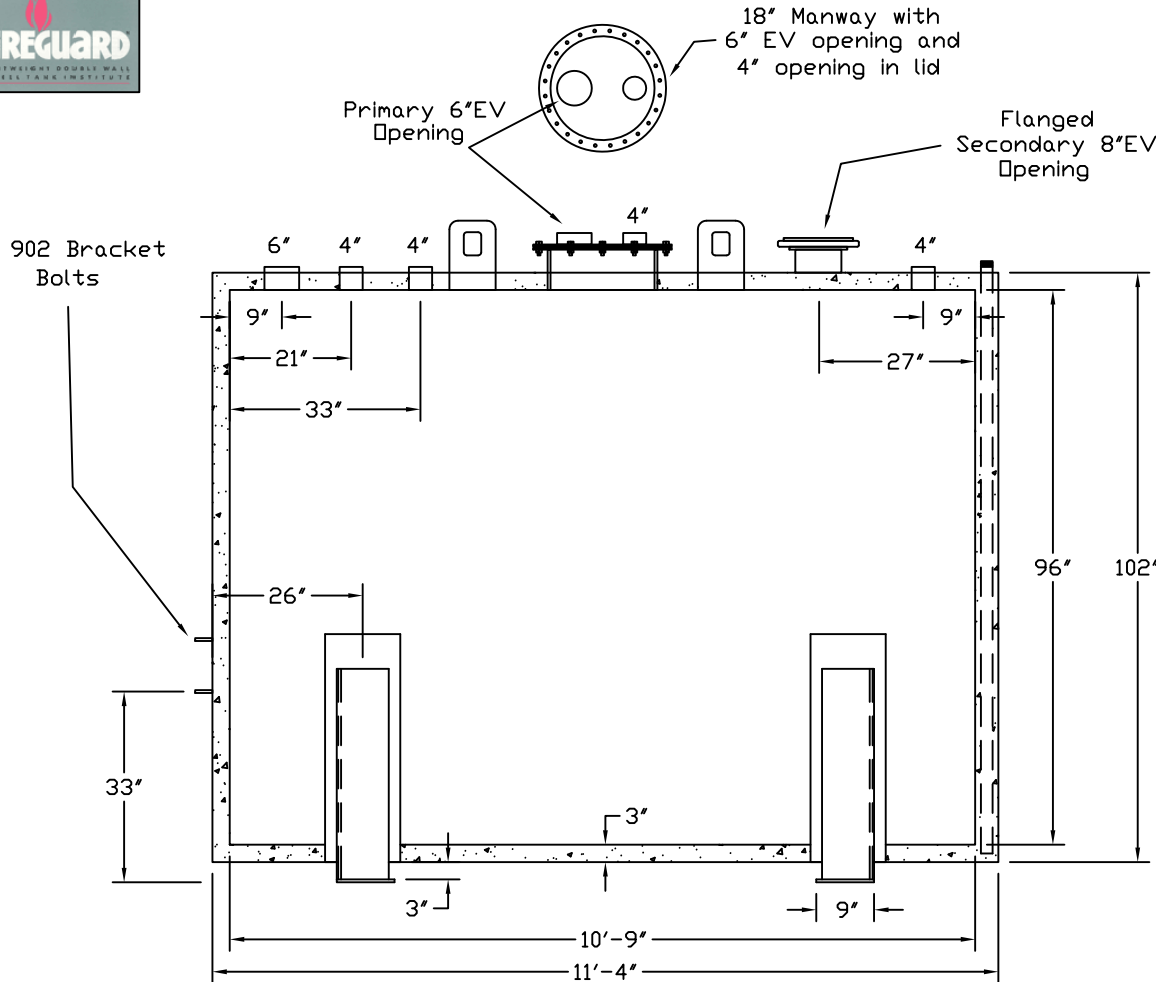

Stanwade Metal Products, Inc.
6868 State Route 305 PO Box 10
Hartford, Ohio 44424
Phone: 800-826-5243 Fax: 1-330-772-3307
www.tankstore.com

Capacity 4,000 Gallons Heads Primary 1/4" Paint Ext. White Urethane
Design Double Wall AG Shell Primary 1/4" Paint Int. _____
Code UL 2085 Fireguard Heads Secondary 1/4" Weight Empty 14,750 lbs.
Test Pres. 5 PSI Shell Secondary 1/4" Rev.# _____ Date: _____

Tank For Stationary Use Only

Customer: _____ Drg. Date: _____

Quoted Lead Times Begin Upon Receipt of signed Approved Drawing, Which Must be Returned Before Production Can Begin.

Drawing Approved By: _____