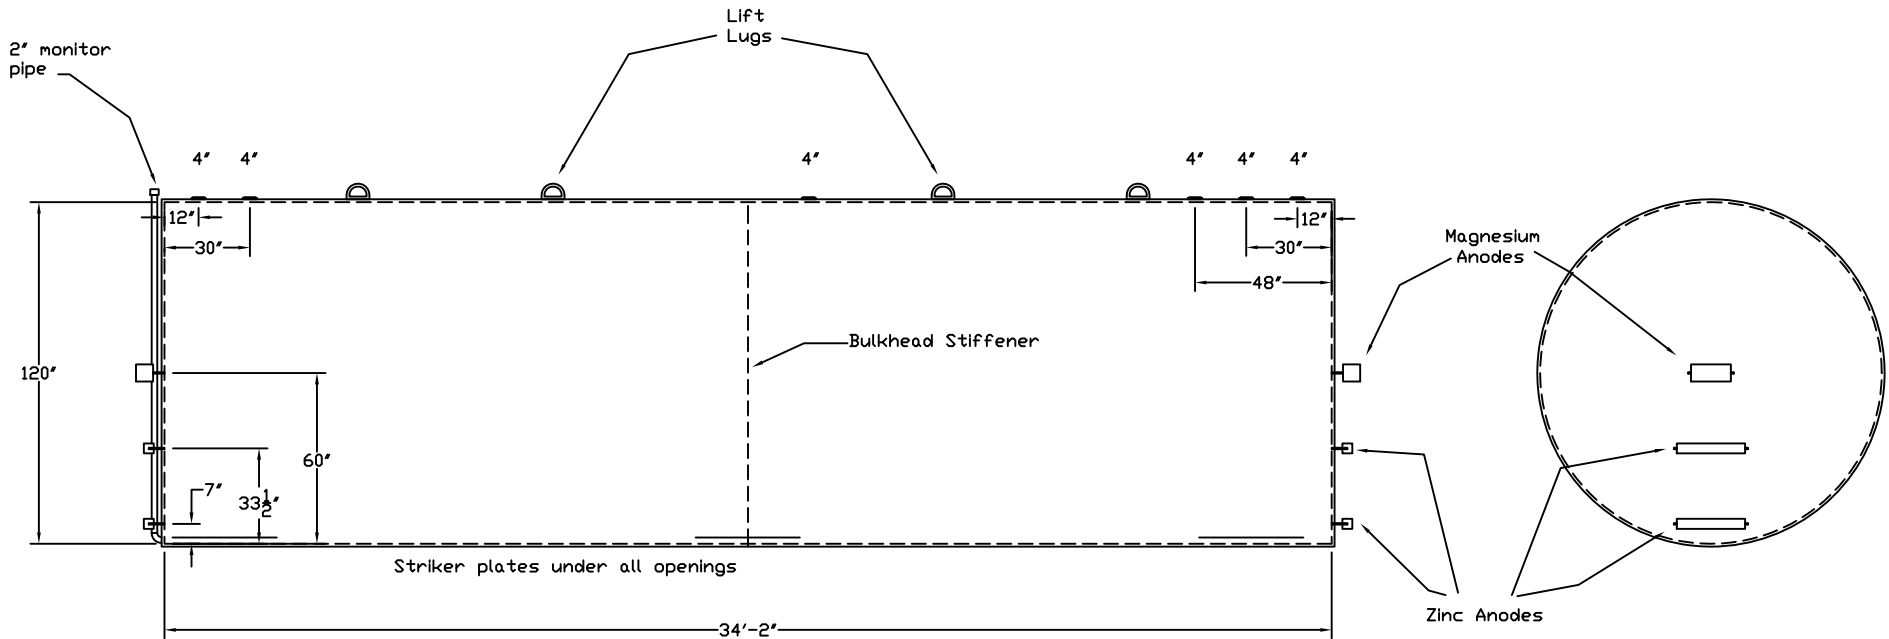

Stanwade Metal Products, Inc.
 6868 State Route 305 PO Box 10
 Hartford, Ohio 44424
 Phone: 800-826-5243 Fax: 1-330-772-3307
 www.tankstore.com

Capacity 20,000 Gallons Heads Primary 1/4"
 Design 360 Deg. Doublewall UG Shell Primary 1/4"
 Code UL 58 STI-P3 Heads Secondary 1/4"
 Test Pres. 5 PSI Shell Secondary 7 Gauge

Paint Ext. Black Urethane
 Paint Int. _____
 Weight Empty 28,700 lbs.
 Rev.# _____ Date: _____

Customer: _____ Drg. Date: _____

Drawing Approved By: _____

Quoted Lead Times Begin Upon Receipt of signed Approved Drawing, Which Must be Returned Before Production Can Begin.