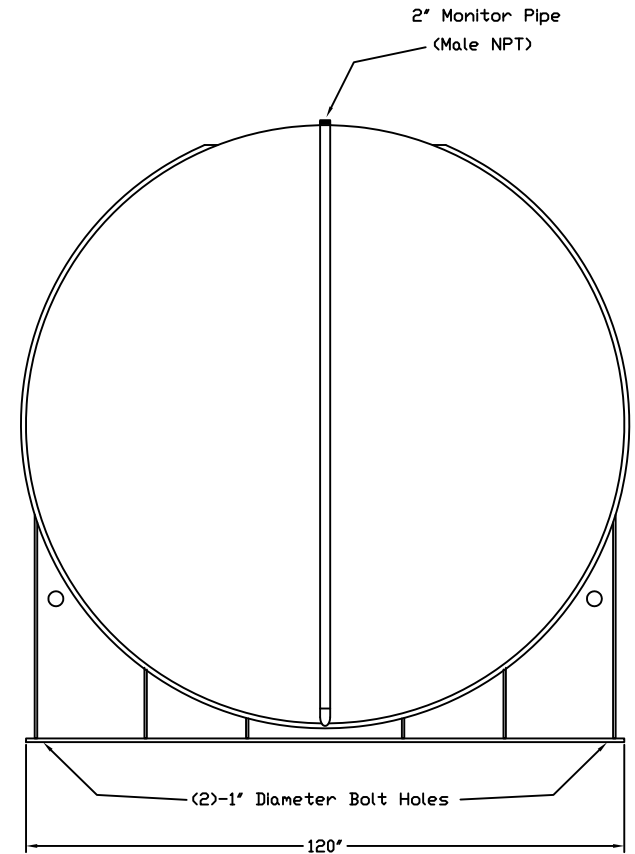

Stanwade Metal Products, Inc.
 6868 State Route 305 PO Box 10
 Hartford, Ohio 44424
 Phone: 800-826-5243 Fax: 1-330-772-3307
 www.tankstore.com

Capacity ----- 8,000 Gallons ----- Heads Primary ----- 1/4" -----
 Design ----- Doublewall AG ----- Shell Primary ----- 1/4" -----
 Code ----- UL 142 Flameshield ----- Heads Secondary ----- 1/4" -----
 Test Pres. ----- 5 PSI ----- Shell Secondary ----- 7 Gauge -----

Paint Ext. ----- White Urethane -----

Paint Int. ----- -----

Weight Empty ----- 14,300 lbs. -----

Rev.# ----- Date: -----

Tank For Stationary Use Only

Customer: ----- Drg. Date: -----

Quoted Lead Times Begin Upon Receipt of signed Approved Drawing, Which Must be Returned Before Production Can Begin.