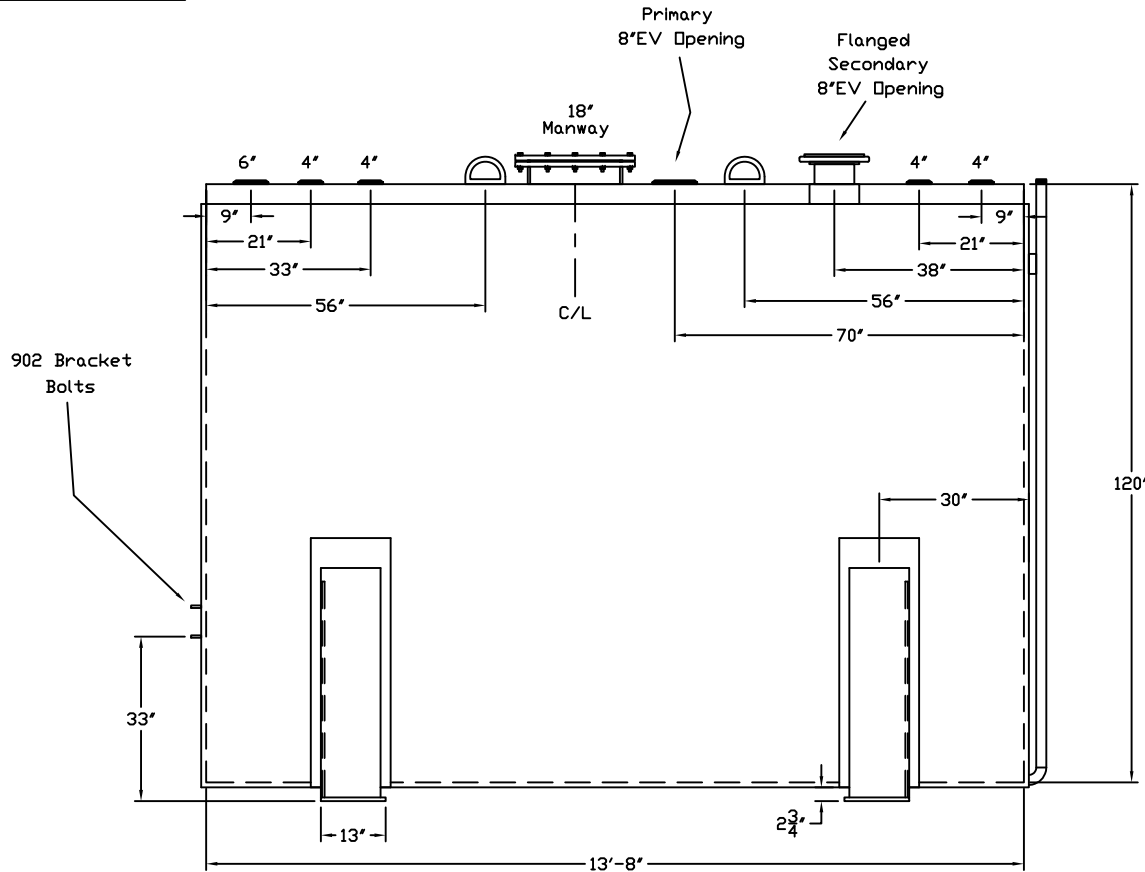

Stanwade Metal Products, Inc.
 6868 State Route 305 PO Box 10
 Hartford, Ohio 44424
 Phone: 800-826-5243 Fax: 1-330-772-3307
 www.tankstore.com

Capacity ----- 8,000 Gallons ----- Heads Primary ----- 1/4" -----
 Design ----- Doublewall AG ----- Shell Primary ----- 1/4" -----
 Code ----- UL 142 Flameshield ----- Heads Secondary ----- 1/4" -----
 Test Pres. ----- 5 PSI ----- Shell Secondary ----- 7 Gauge -----

Paint Ext. ----- White Urethane -----

Paint Int. ----- -----

Weight Empty ----- 14,300 lbs. -----

Rev.# ----- Date: -----

Tank For Stationary Use Only

Customer: ----- Drg. Date: -----

Quoted Lead Times Begin Upon Receipt of signed Approved Drawing, Which Must be Returned Before Production Can Begin.