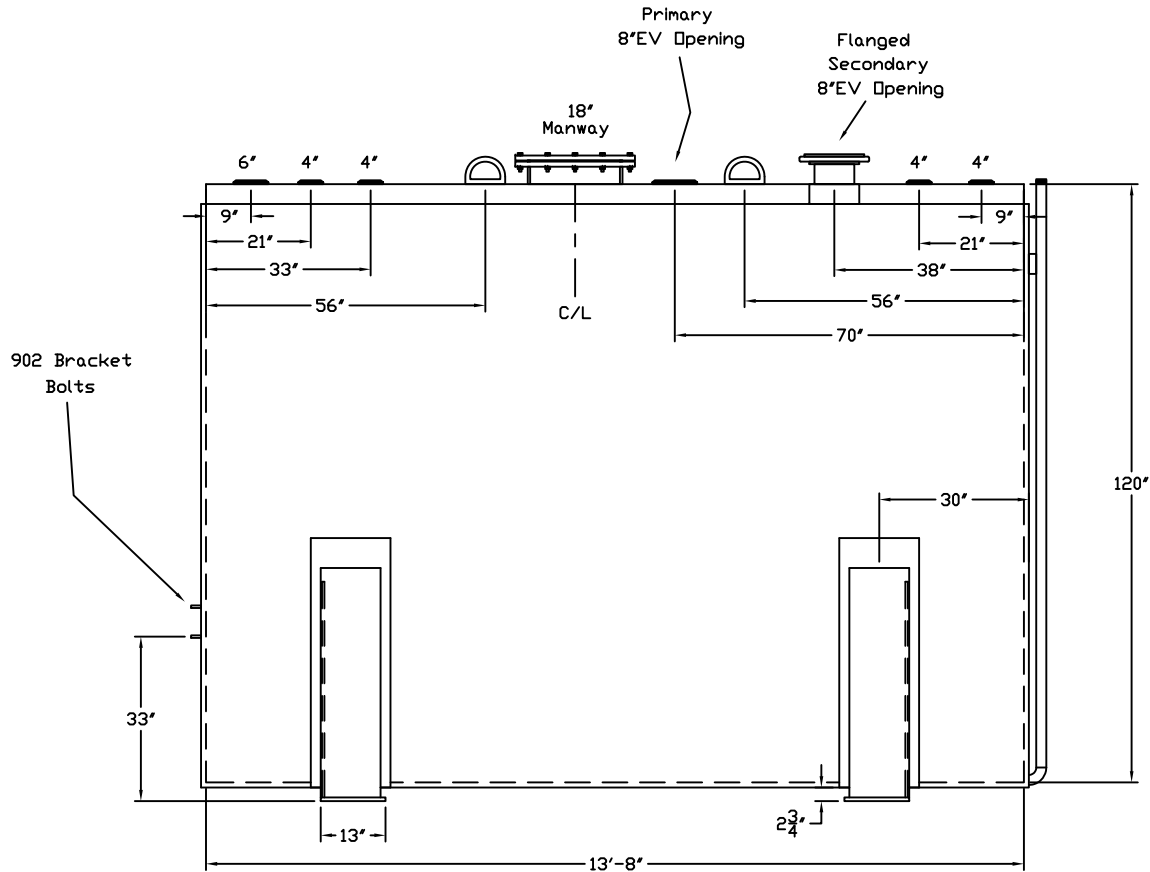

Stanwade Metal Products, Inc.  
 6868 State Route 305 PO Box 10  
 Hartford, Ohio 44424  
 Phone: 800-826-5243 Fax: 1-330-772-3307  
 www.tankstore.com

Tank For Stationary Use Only

Capacity ----- 8,000 Gallons ----- Heads Primary ----- 1/4" ----- Paint Ext. ----- Red Primer -----  
 Design ----- Doublewall AG ----- Shell Primary ----- 1/4" ----- Paint Int. ----- -----  
 Code ----- UL 142 ----- Heads Secondary ----- 1/4" ----- Weight Empty ----- 14,300 lbs. -----  
 Test Pres. ----- 5 PSI ----- Shell Secondary ----- 7 Gauge ----- Rev.# ----- Date: -----