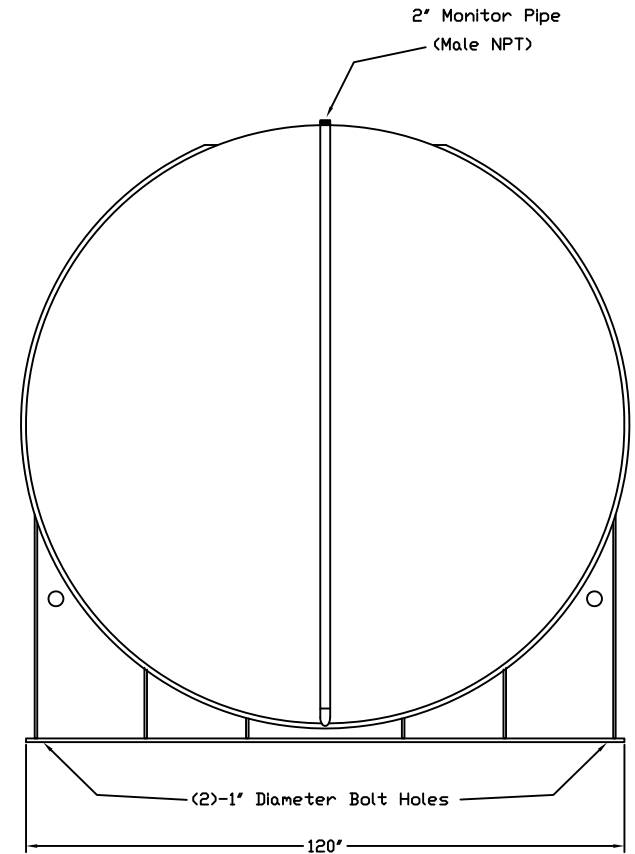

Stanwade Metal Products, Inc.  
 6868 State Route 305 PO Box 10  
 Hartford, Ohio 44424  
 Phone: 800-826-5243 Fax: 1-330-772-3307  
 www.tankstore.com

Tank For Stationary Use Only

Capacity ----- 8,000 Gallons ----- Heads Primary ----- 1/4" ----- Paint Ext. ----- Red Primer -----  
 Design ----- Doublewall AG ----- Shell Primary ----- 1/4" ----- Paint Int. ----- -----  
 Code ----- UL 142 ----- Heads Secondary ----- 1/4" ----- Weight Empty ----- 14,300 lbs. -----  
 Test Pres. ----- 5 PSI ----- Shell Secondary ----- 7 Gauge ----- Rev.# ----- Date: -----