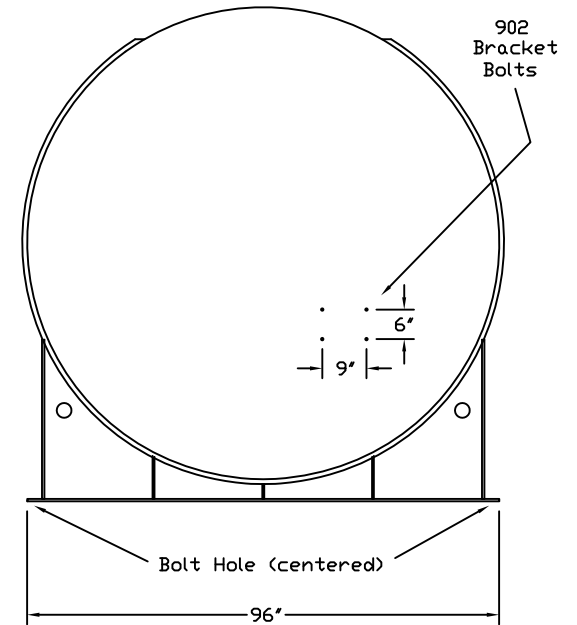

Stanwade Metal Products, Inc.
6868 State Route 305 PO Box 10
Hartford, Ohio 44424
Phone: 800-826-5243 Fax: 1-330-772-3307
www.tankstore.com

Capacity 6,000 Gallons Heads Primary 1/4"
Design AG Doublewall Shell Primary 1/4"
Code UL 142 Flameshield Heads Secondary 1/4"
Test Pres. 5 PSI Shell Secondary 10 Gauge

Paint Ext. White Urethane
Paint Int. _____
Weight Empty 9,950 lbs.
Rev.# _____ Date: _____

Tank For Stationary Use Only

Customer: _____ Drg. Date: _____

Quoted Lead Times Begin Upon Receipt of signed Approved Drawing, Which Must be Returned Before Production Can Begin.

Drawing Approved By: _____