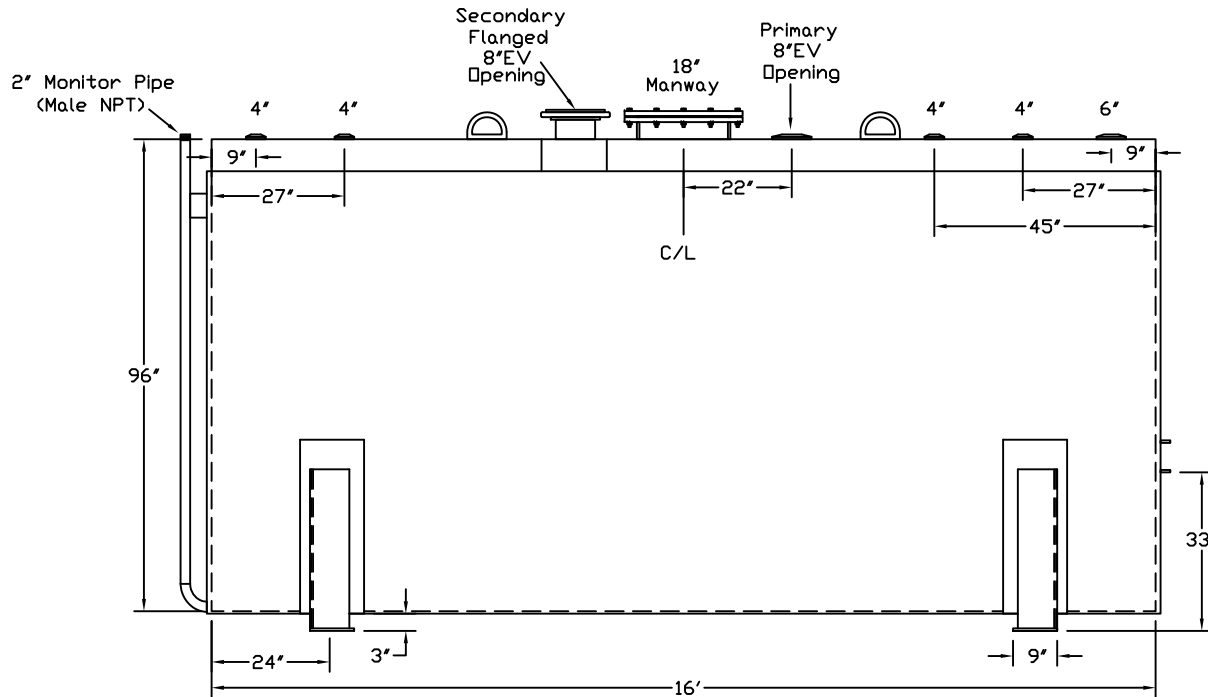

Stanwade Metal Products, Inc.
 6868 State Route 305 PO Box 10
 Hartford, Ohio 44424
 Phone: 800-826-5243 Fax: 1-330-772-3307
 www.tankstore.com

Capacity 6,000 Gallons Heads Primary 1/4"
 Design AG Doublewall Shell Primary 1/4"
 Code UL 142 Flameshield Heads Secondary 1/4"
 Test Pres. 5 PSI Shell Secondary 10 Gauge

Paint Ext. White Urethane
 Paint Int. _____
 Weight Empty 9,950 lbs.
 Rev.# _____ Date: _____

Tank For Stationary Use Only

Customer: _____ Drg. Date: _____

Quoted Lead Times Begin Upon Receipt of signed Approved Drawing, Which Must be Returned Before Production Can Begin.