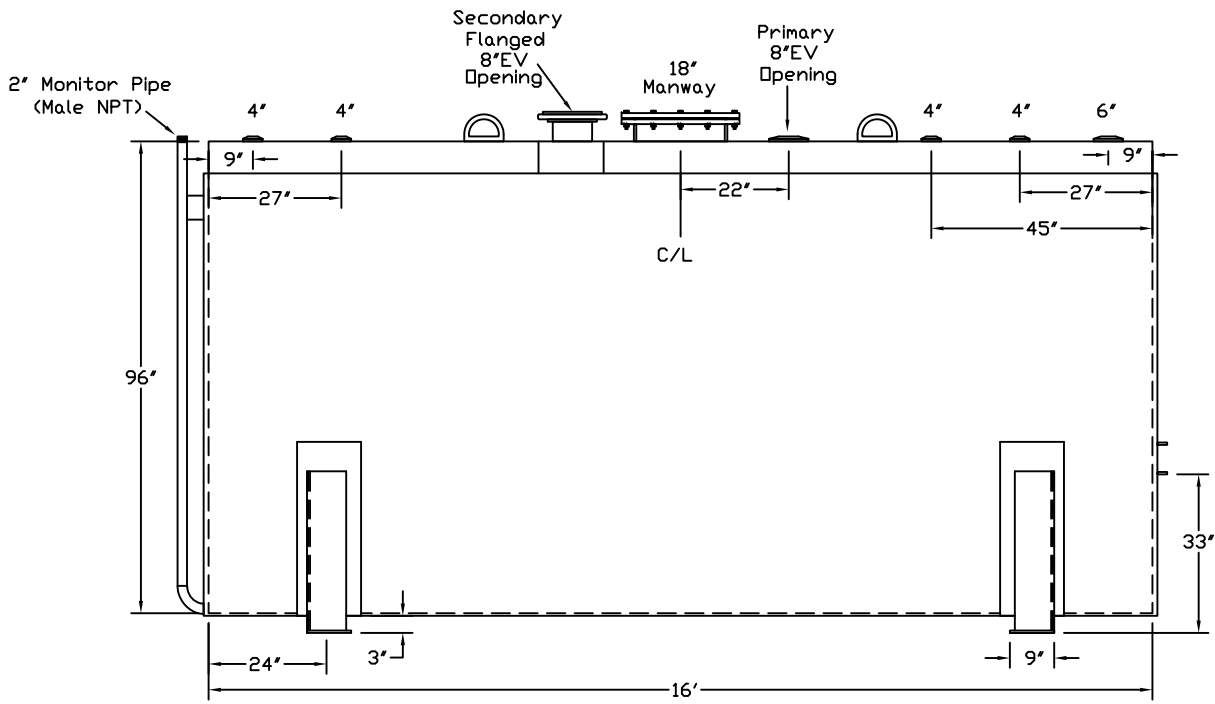

Stanwade Metal Products, Inc.  
 6868 State Route 305 PO Box 10  
 Hartford, Ohio 44424  
 Phone: 800-826-5243 Fax: 1-330-772-3307  
 www.tankstore.com

Tank For Stationary Use Only

Capacity 6,000 Gallons Heads Primary 1/4" Paint Ext. Red Primer  
 Design AG Doublewall Shell Primary 1/4" Paint Int. \_\_\_\_\_  
 Code UL 142 Heads Secondary 1/4" Weight Empty 9,950 lbs.  
 Test Pres. 5 PSI Shell Secondary 10 Gauge Rev.# \_\_\_\_\_ Date: \_\_\_\_\_