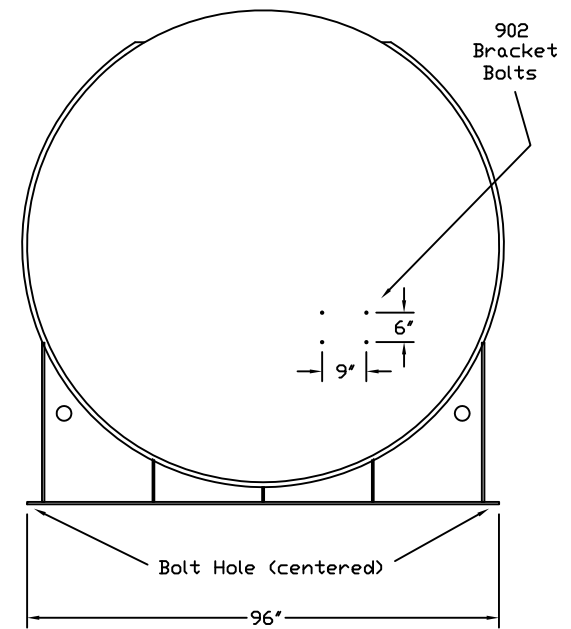

Stanwade Metal Products, Inc.  
 6868 State Route 305 PO Box 10  
 Hartford, Ohio 44424  
 Phone: 800-826-5243 Fax: 1-330-772-3307  
 www.tankstore.com

Tank For Stationary Use Only

Capacity 6,000 Gallons Heads Primary 1/4" Paint Ext. Red Primer  
 Design AG Doublewall Shell Primary 1/4" Paint Int. \_\_\_\_\_  
 Code UL 142 Heads Secondary 1/4" Weight Empty 9,950 lbs.  
 Test Pres. 5 PSI Shell Secondary 10 Gauge Rev.# \_\_\_\_\_ Date: \_\_\_\_\_