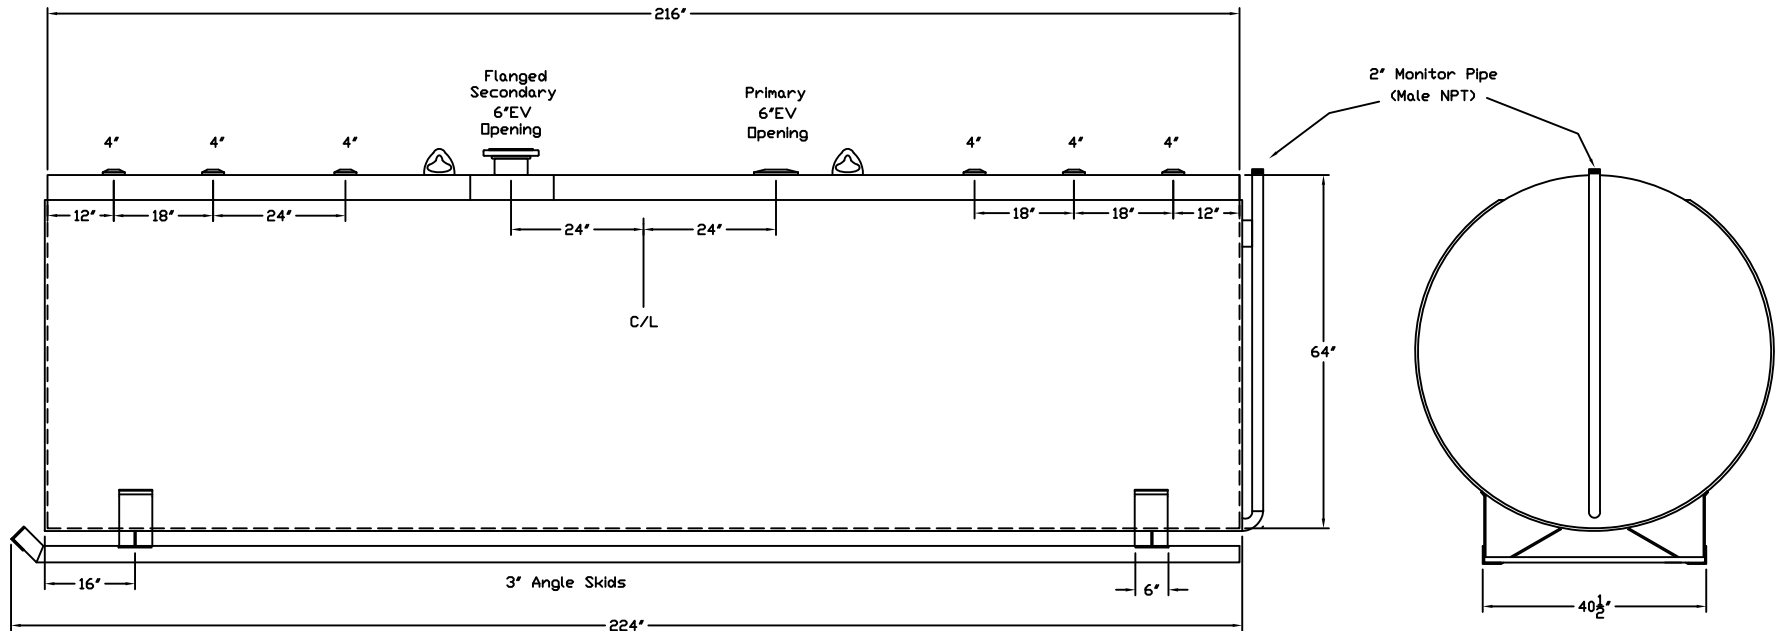

Stanwade Metal Products, Inc.  
 6868 State Route 305 PO Box 10  
 Hartford, Ohio 44424  
 Phone: 800-826-5243 Fax: 1-330-772-3307  
 www.tankstore.com

Tank For Stationary Use Only

Capacity 3,000 Gallons Heads Primary 7 Gauge Paint Ext. Red Primer  
 Design Aboveground Doublewall Angle Skid Shell Primary 7 Gauge Paint Int. \_\_\_\_\_  
 Code UL 142 Heads Secondary 7 Gauge Weight Empty 5,150 lbs.  
 Test Pres. 5 PSI Shell Secondary 10 Gauge Rev.# \_\_\_\_\_ Date: \_\_\_\_\_