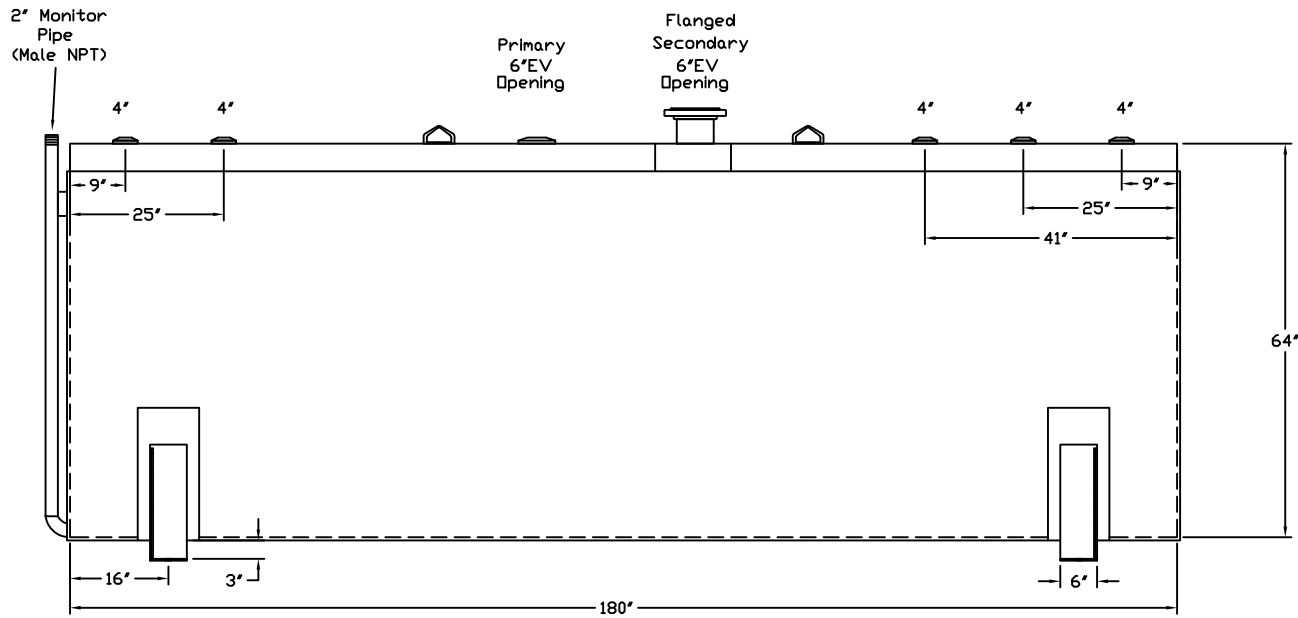

Stanwade Metal Products, Inc.
6868 State Route 305 PO Box 10
Hartford, Ohio 44424
Phone: 800-826-5243 Fax: 1-330-772-3307
www.tankstore.com

Tank For Stationary Use Only

Capacity ----- 2,500 Gallons ----- Heads Primary ----- 7 Ga.
Design ----- AG Doublewall ----- Shell Primary ----- 7 Ga.
Code ----- UL 142 ----- Heads Secondary ----- 7 Ga.
Test Pres. ----- 5 PSI ----- Shell Secondary ----- 10 Ga.

Paint Ext. ----- Red Primer -----
Paint Int. ----- -----
Weight Empty ----- 4,400 lbs. -----
Rev.# ----- Date: -----

Customer: ----- Drg. Date: -----

Quoted Lead Times Begin Upon Receipt of signed Approved Drawing, Which Must be Returned Before Production Can Begin.

Drawing Approved By: -----