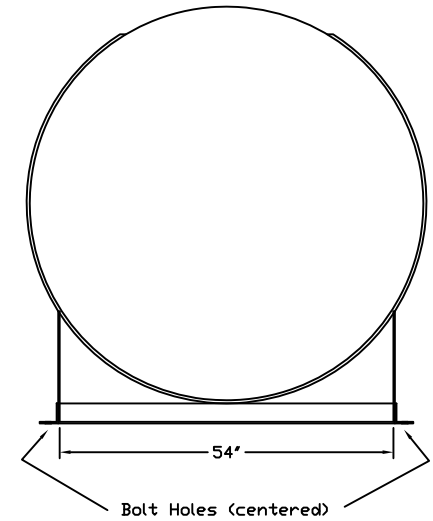

Stanwade Metal Products, Inc.
 6868 State Route 305 PO Box 10
 Hartford, Ohio 44424
 Phone: 800-826-5243 Fax: 1-330-772-3307
 www.tankstore.com

Tank For Stationary Use Only

Capacity ----- 2,500 Gallons ----- Heads Primary ----- 7 Ga.
 Design ----- AG Doublewall ----- Shell Primary ----- 7 Ga.
 Code ----- UL 142 ----- Heads Secondary ----- 7 Ga.
 Test Pres. ----- 5 PSI ----- Shell Secondary ----- 10 Ga.

Paint Ext. ----- Red Primer -----
 Paint Int. ----- -----
 Weight Empty ----- 4,400 lbs. -----
 Rev.# ----- Date: -----

Customer: ----- Drg. Date: -----

Quoted Lead Times Begin Upon Receipt of signed Approved Drawing, Which Must be Returned Before Production Can Begin.