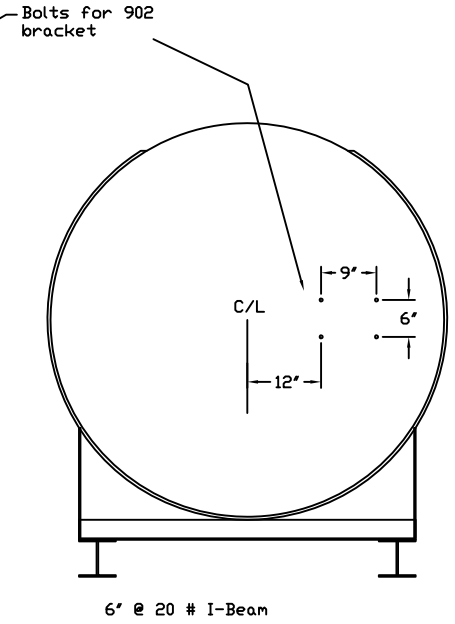

Stanwade Metal Products, Inc.
 6868 State Route 305 PO Box 10
 Hartford, Ohio 44424
 Phone: 800-826-5243 Fax: 1-330-772-3307
 www.tankstore.com

Tank For Stationary Use Only

Capacity	2,500 Gallons	Heads Primary	7 Ga.	Paint Ext.	Red Primer
Design	Doublewall Beamskid	Shell Primary	7 Ga.	Paint Int.	
Code	UL 142	Heads Secondary	7 Ga.	Weight Empty	5,100 lbs.
Test Pres.	5 PSI	Shell Secondary	10 Ga.	Rev.#	Date: