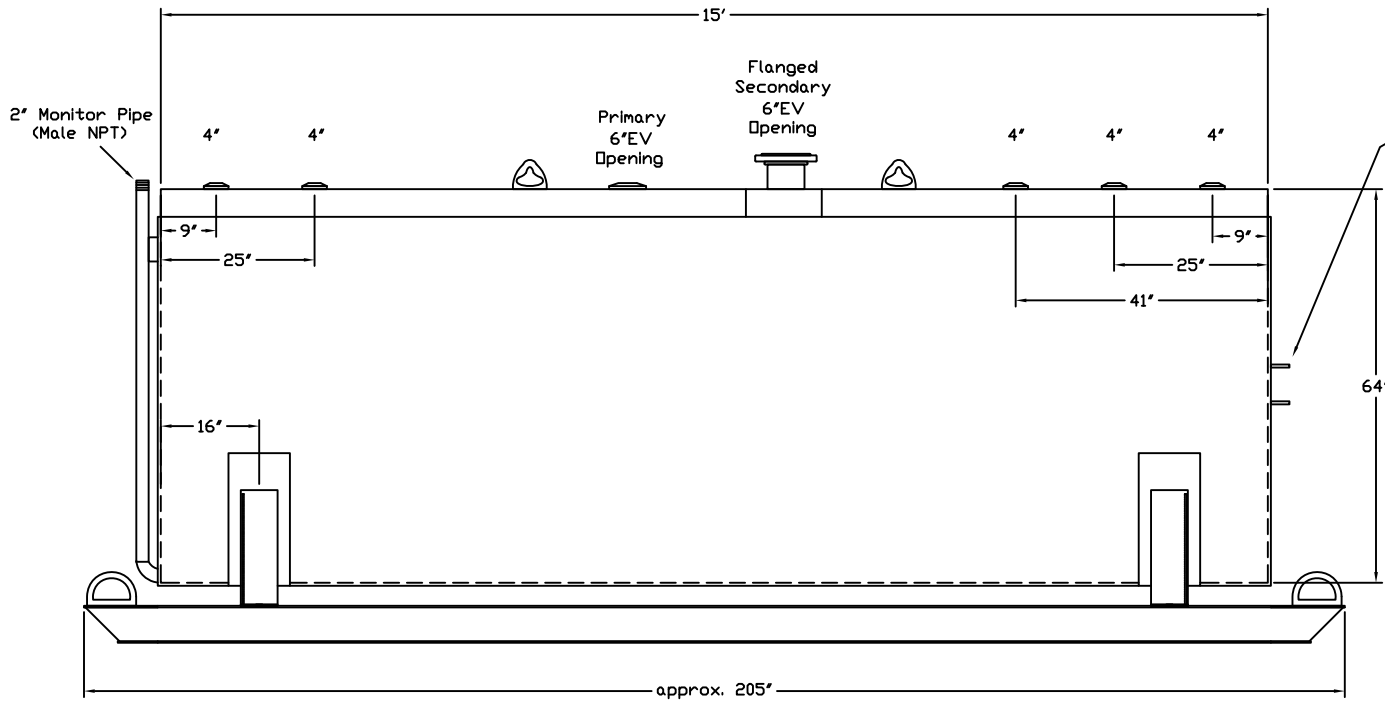

Stanwade Metal Products, Inc.
 6868 State Route 305 PO Box 10
 Hartford, Ohio 44424
 Phone: 800-826-5243 Fax: 1-330-772-3307
 www.tankstore.com

Tank For Stationary Use Only

Capacity	2,500 Gallons	Heads Primary	7 Ga.	Paint Ext.	Red Primer
Design	Doublewall Beamskid	Shell Primary	7 Ga.	Paint Int.	
Code	UL 142	Heads Secondary	7 Ga.	Weight Empty	5,100 lbs.
Test Pres.	5 PSI	Shell Secondary	10 Ga.	Rev.#	Date: