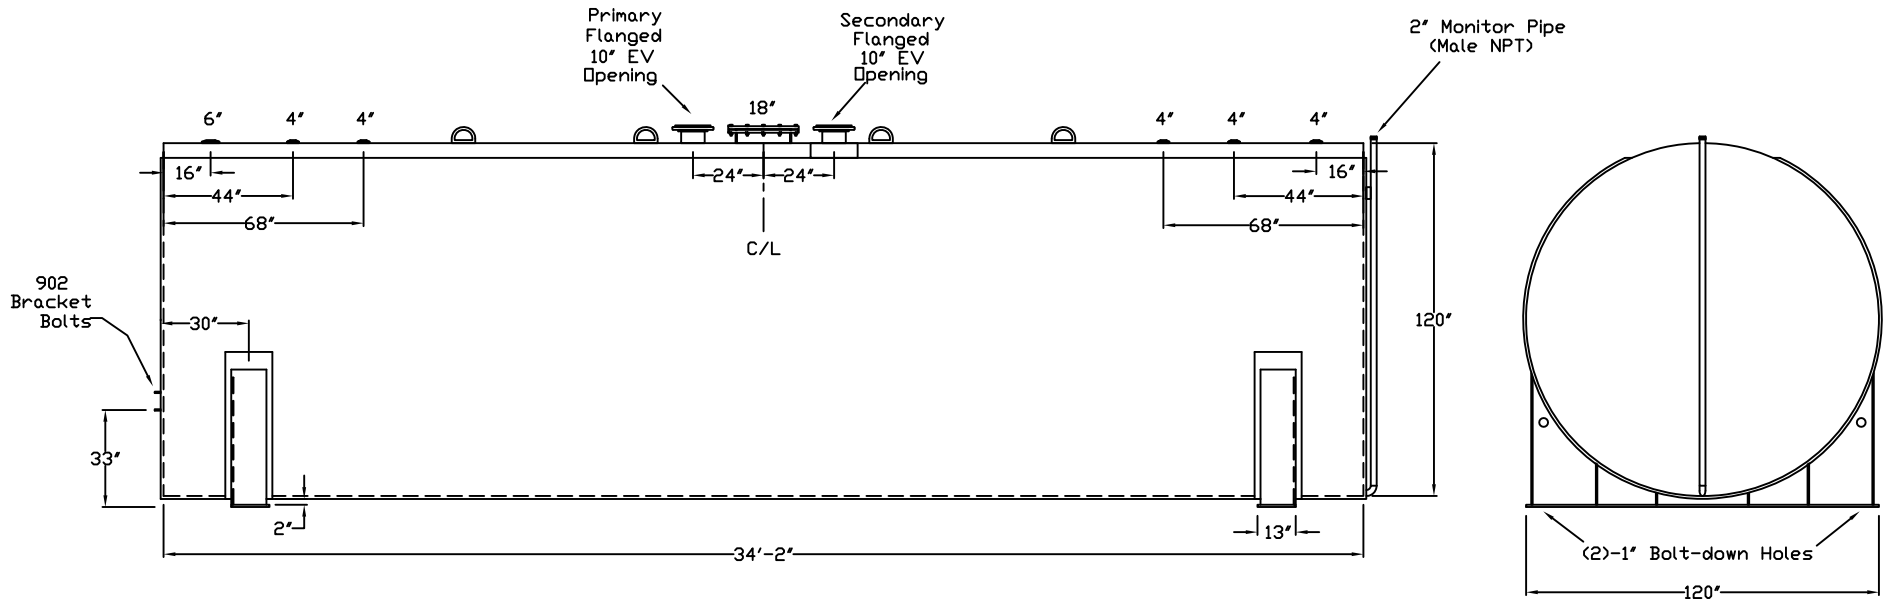

Stanwade Metal Products, Inc.
 6868 State Route 305 PO Box 10
 Hartford, Ohio 44424
 Phone: 800-826-5243 Fax: 1-330-772-3307
 www.tankstore.com

Tank For Stationary Use Only

Capacity	20,000 Gallons	Heads Primary	1/4'	Paint Ext.	Red Primer
Design	AG Dual Wall	Shell Primary	1/4'	Paint Int.	-----
Code	UL 142	Heads Secondary	1/4'	Weight Empty	27,000 lbs.
Test Pres.	5 PSI	Shell Secondary	7 Ga.	Rev.#	Date: