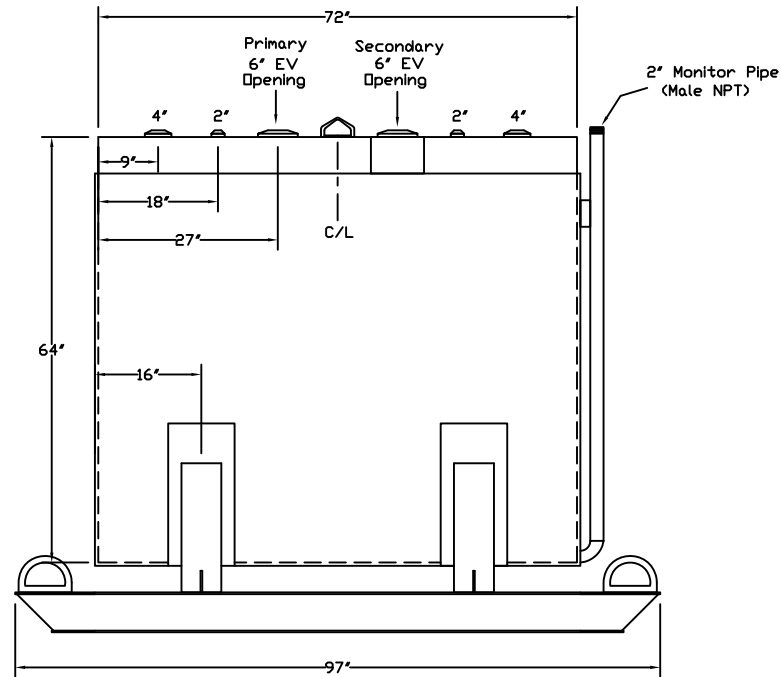

Stanwade Metal Products, Inc.
 6868 State Route 305 PO Box 10
 Hartford, Ohio 44424
 Phone: 800-826-5243 Fax: 1-330-772-3307
 www.tankstore.com

Tank For Stationary Use Only

Capacity ----- 1,000 Gallons ----- Heads Primary ----- 7 Ga.
 Design ----- Doublewall Beamskid ----- Shell Primary ----- 7 Ga.
 Code ----- UL 142 ----- Heads Secondary ----- 7 Ga.
 Test Pres. ----- 5 PSI ----- Shell Secondary ----- 10 Ga.

Paint Ext. ----- Red Primer -----
 Paint Int. ----- -----
 Weight Empty ----- 2,700 lbs. -----
 Rev.# ----- Date: -----

Customer: ----- Drg. Date: -----

Quoted Lead Times Begin Upon Receipt of signed Approved Drawing, Which Must be Returned Before Production Can Begin.