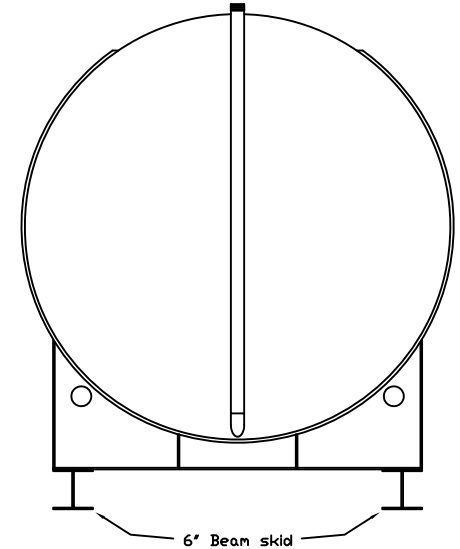

Stanwade Metal Products, Inc.
 6868 State Route 305 PO Box 10
 Hartford, Ohio 44424
 Phone: 800-826-5243 Fax: 1-330-772-3307
 www.tankstore.com

Tank For Stationary Use Only

Capacity ----- 1,000 Gallons ----- Heads Primary ----- 7 Ga.
 Design ----- Doublewall Beamskid ----- Shell Primary ----- 7 Ga.
 Code ----- UL 142 ----- Heads Secondary ----- 7 Ga.
 Test Pres. ----- 5 PSI ----- Shell Secondary ----- 10 Ga.

Paint Ext. ----- Red Primer -----
 Paint Int. ----- -----
 Weight Empty ----- 2,700 lbs. -----
 Rev.# ----- Date: -----

Customer: ----- Drg. Date: -----

Quoted Lead Times Begin Upon Receipt of signed Approved Drawing, Which Must be Returned Before Production Can Begin.