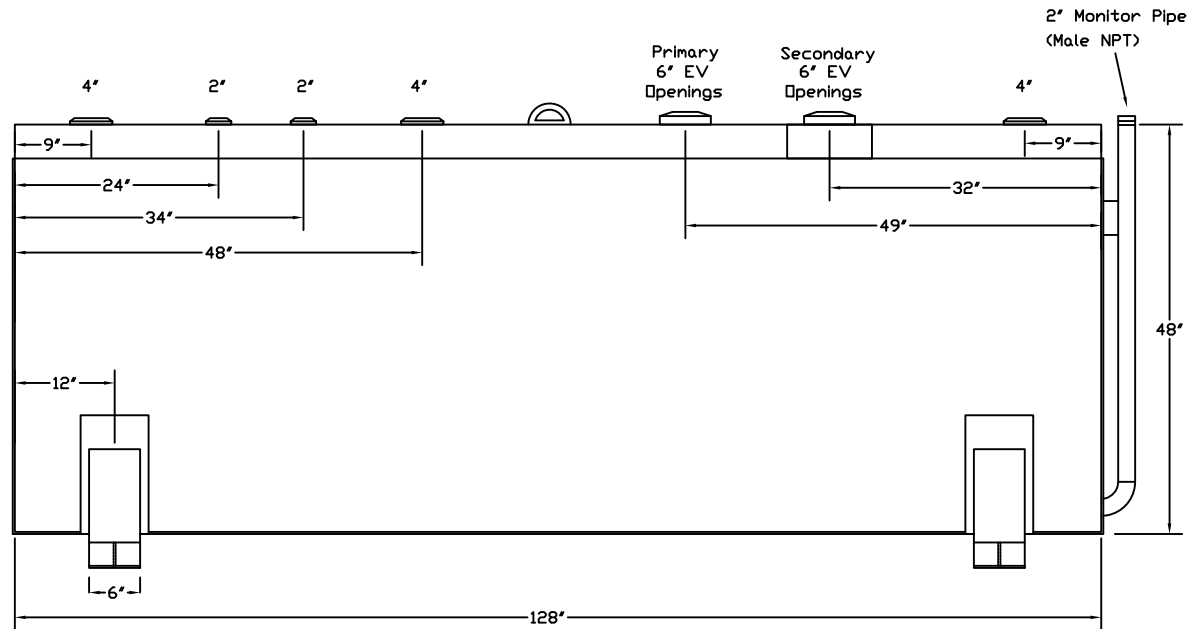

Stanwade Metal Products, Inc.
6868 State Route 305 PO Box 10
Hartford, Ohio 44424
Phone: 800-826-5243 Fax: 1-330-772-3307
www.tankstore.com

Capacity ----- 1,000 Gallons ----- Heads Primary ----- 10 Ga.
Design ----- Dual Wall AG ----- Shell Primary ----- 10 Ga.
Code ----- UL142 Flameshield ----- Heads Secondary ----- 12 Ga.
Test Pres. ----- 5 PSI ----- Shell Secondary ----- 12 Ga.
Paint Ext. ----- White Urethane -----
Paint Int. ----- -----
Weight Empty ----- 1,950 lbs. -----
Rev.# ----- Date: -----

Tank for Stationary Use Only

Customer: ----- Drg. Date: -----

Drawing Approved By: -----

Quoted Lead Times Begin Upon Receipt of signed Approved Drawing, Which Must be Returned Before Production Can Begin.