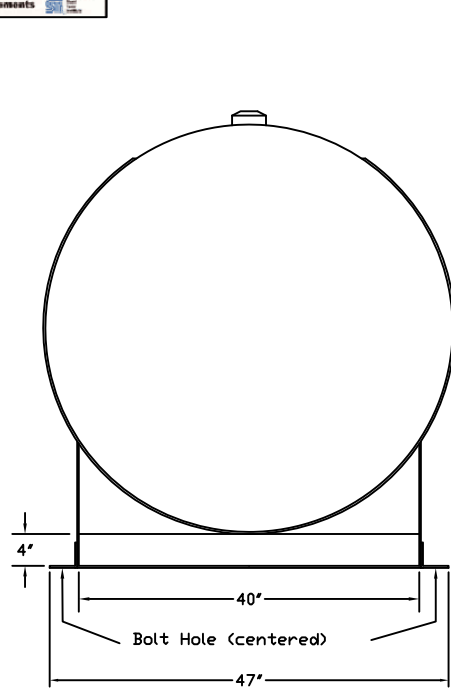

Stanwade Metal Products, Inc.
6868 State Route 305 PO Box 10
Hartford, Ohio 44424
Phone: 800-826-5243 Fax: 1-330-772-3307
www.tankstore.com

Capacity ----- 1,000 Gallons ----- Heads Primary ----- 10 Ga.
Design ----- Dual Wall AG ----- Shell Primary ----- 10 Ga.
Code ----- UL142 Flameshield ----- Heads Secondary ----- 12 Ga.
Test Pres. ----- 5 PSI ----- Shell Secondary ----- 12 Ga.
Paint Ext. ----- White Urethane -----
Paint Int. ----- -----
Weight Empty ----- 1,950 lbs. -----
Rev.# ----- Date: -----

Tank for Stationary Use Only

Customer: ----- Drg. Date: -----

Drawing Approved By: -----

Quoted Lead Times Begin Upon Receipt of signed Approved Drawing, Which Must be Returned Before Production Can Begin.