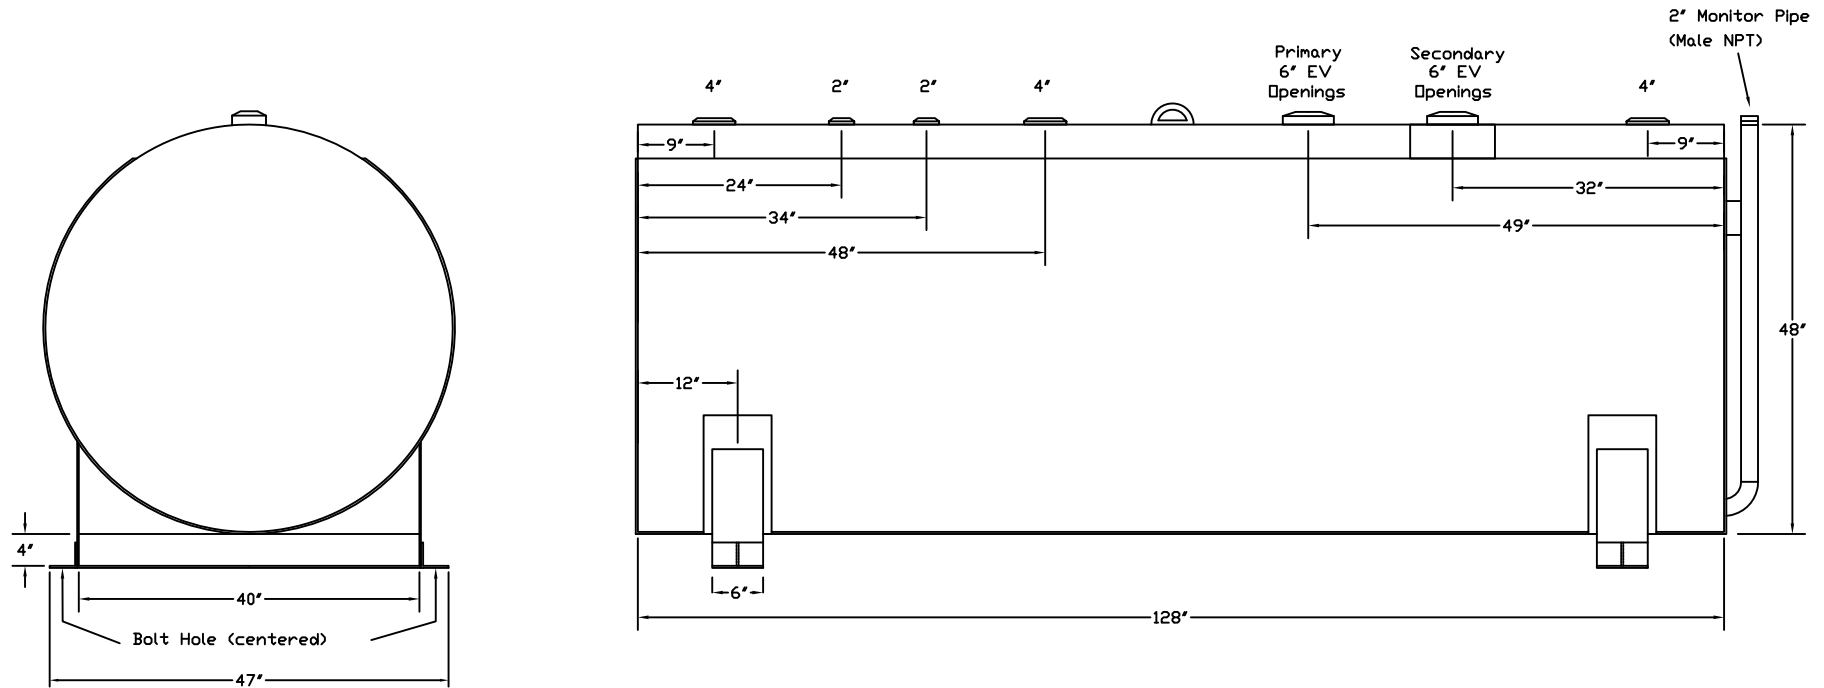

Stanwade Metal Products, Inc.  
 6868 State Route 305 PO Box 10  
 Hartford, Ohio 44424  
 Phone: 800-826-5243 Fax: 1-330-772-3307  
 www.tankstore.com

Tank for Stationary Use Only

Capacity ----- 1,000 Gallons ----- Heads Primary ----- 10 Ga.  
 Design ----- Dual Wall AG ----- Shell Primary ----- 10 Ga. Paint Ext. ----- Red Primer  
 Code ----- UL 142 ----- Heads Secondary ----- 12 Ga. Paint Int. -----  
 Test Pres. ----- 5 PSI ----- Shell Secondary ----- 12 Ga. Weight Empty ----- 1,950 lbs.  
 Rev.# ----- Date: -----