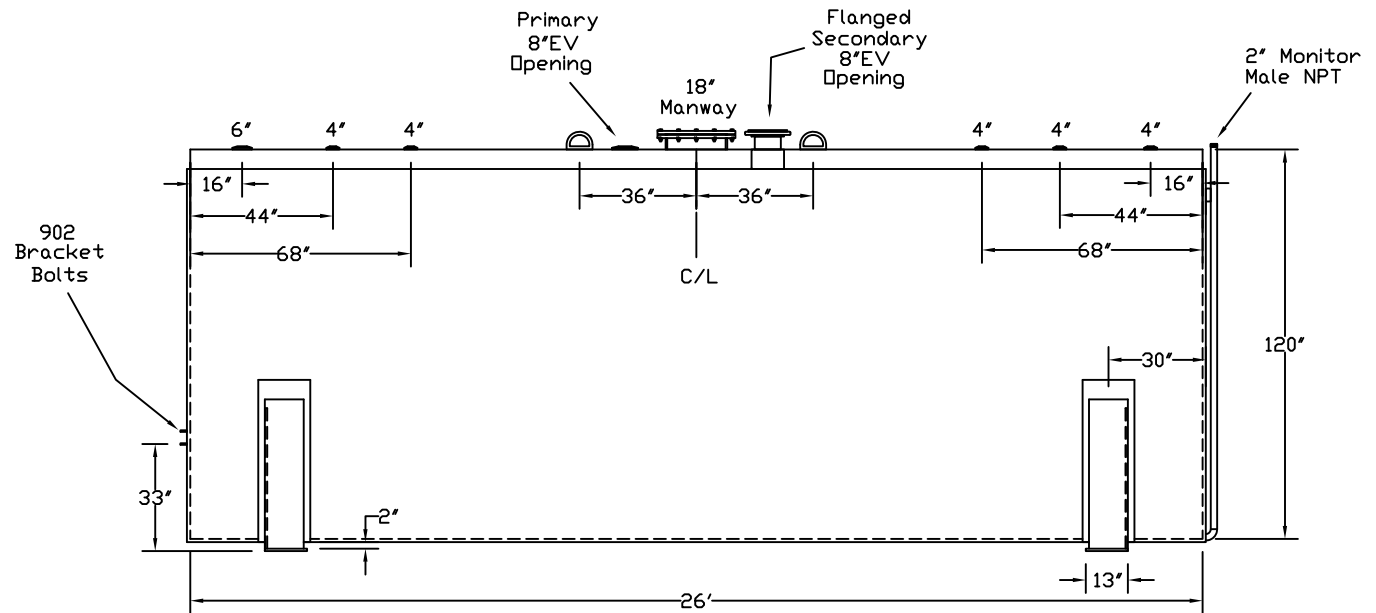

Stanwade Metal Products, Inc.
6868 State Route 305 PO Box 10
Hartford, Ohio 44424
Phone: 800-826-5243 Fax: 1-330-772-3307
www.tankstore.com

Capacity _____ 15,000 Gallons _____ Heads Primary _____ 1/4" _____
Design _____ Double Wall AG _____ Shell Primary _____ 1/4" _____ Paint Ext. _____ White Urethane _____
Code _____ UL 142 Flameshield _____ Heads Secondary _____ 1/4" _____ Paint Int. _____ _____
Test Pres. _____ 5 PSI _____ Shell Secondary _____ 7 Ga. _____ Weight Empty _____ 21,400 lbs. _____
Rev.# _____ Date: _____

Tank For Stationary Use Only

Customer: _____ Drg. Date: _____

Drawing Approved By: _____

Quoted Lead Times Begin Upon Receipt of signed Approved Drawing, Which Must be Returned Before Production Can Begin.