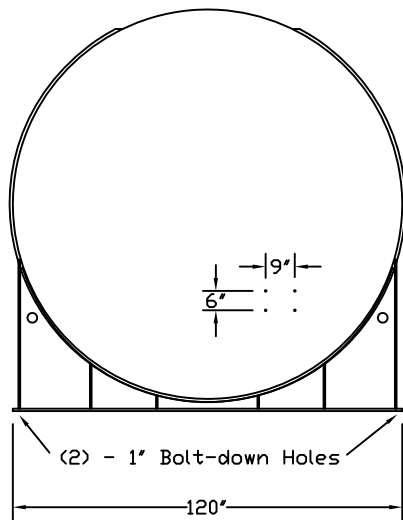

Stanwade Metal Products, Inc.
6868 State Route 305 PO Box 10
Hartford, Ohio 44424
Phone: 800-826-5243 Fax: 1-330-772-3307
www.tankstore.com

Capacity _____ 15,000 Gallons _____ Heads Primary _____ 1/4" _____
Design _____ Double Wall AG _____ Shell Primary _____ 1/4" _____ Paint Ext. _____ White Urethane _____
Code _____ UL 142 Flameshield _____ Heads Secondary _____ 1/4" _____ Paint Int. _____ _____
Test Pres. _____ 5 PSI _____ Shell Secondary _____ 7 Ga. _____ Weight Empty _____ 21,400 lbs. _____
Rev.# _____ Date: _____

Tank For Stationary Use Only

Customer: _____ Drg. Date: _____

Drawing Approved By: _____

Quoted Lead Times Begin Upon Receipt of signed Approved Drawing, Which Must be Returned Before Production Can Begin.