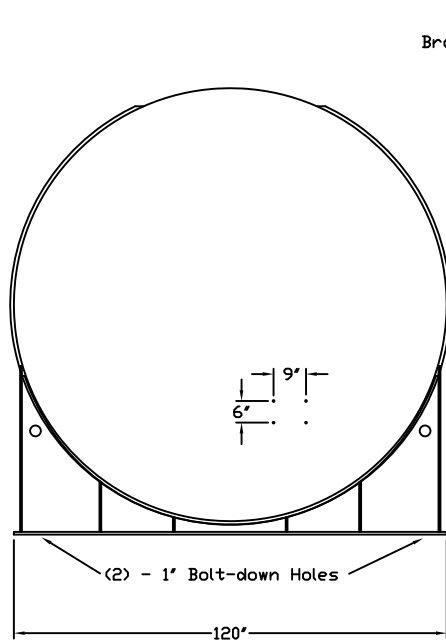

Stanwade Metal Products, Inc.
6868 State Route 305 PO Box 10
Hartford, Ohio 44424
Phone: 800-826-5243 Fax: 1-330-772-3307
www.tankstore.com

Capacity 12,000 Gallons Heads Primary 1/4" Paint Ext. White Urethane
Design Double Wall AG Shell Primary 1/4" Paint Int. _____
Code UL 142 Flameshield Heads Secondary 1/4" Weight Empty 17,850 lbs.
Test Pres. 5 PSI Shell Secondary 7 Ga. Rev.# _____ Date: _____

Tank For Stationary Use Only

902
Bracket Bolts