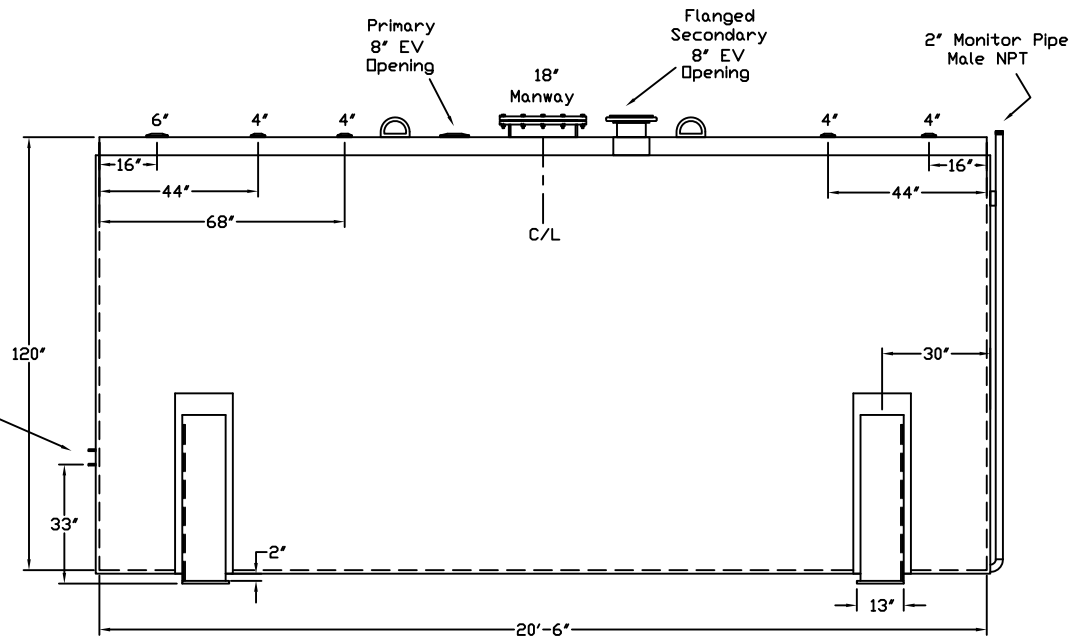

Stanwade Metal Products, Inc.
 6868 State Route 305 PO Box 10
 Hartford, Ohio 44424
 Phone: 800-826-5243 Fax: 1-330-772-3307
 www.tankstore.com

Capacity 12,000 Gallons Heads Primary 1/4" Paint Ext. White Urethane
 Design Double Wall AG Shell Primary 1/4" Paint Int. _____
 Code UL 142 Flameshield Heads Secondary 1/4" Weight Empty 17,850 lbs.
 Test Pres. 5 PSI Shell Secondary 7 Ga. Rev.# _____ Date: _____

Tank For Stationary Use Only

902
Bracket Bolts

Customer: _____ Drg. Date: _____

Drawing Approved By: _____

Quoted Lead Times Begin Upon Receipt of signed Approved Drawing, Which Must be Returned Before Production Can Begin.