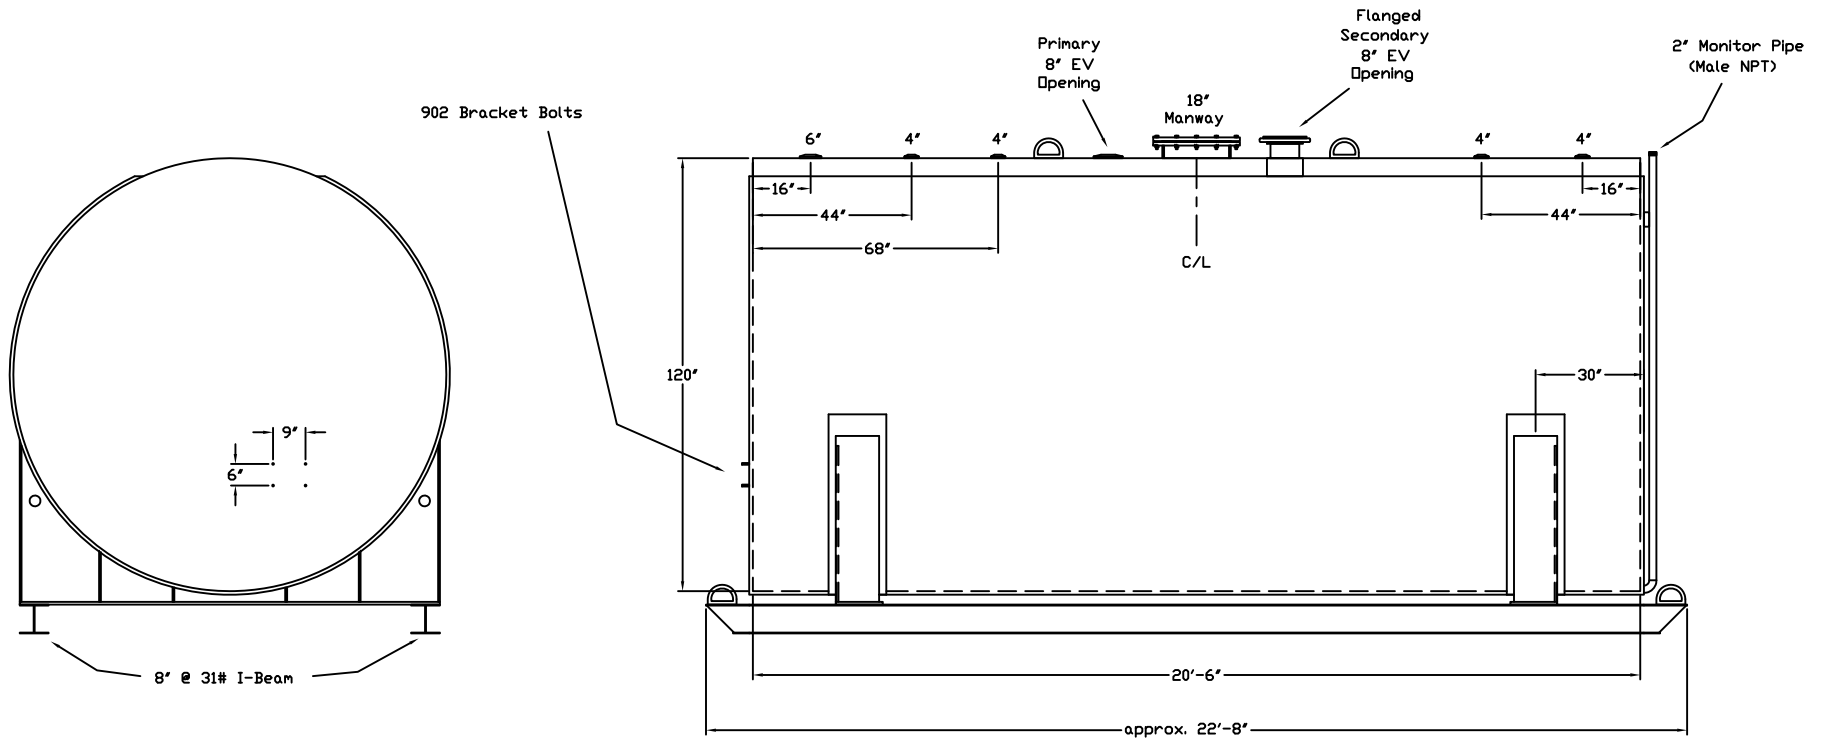

Stanwade Metal Products, Inc.
 6868 State Route 305 PO Box 10
 Hartford, Ohio 44424
 Phone: 800-826-5243 Fax: 1-330-772-3307
 www.tankstore.com

Tank For Stationary Use Only

Capacity 12,000 Gallons Heads Primary 1/4' Paint Ext. Red Primer
 Design Doublewall Beamskid Shell Primary 1/4' Paint Int. _____
 Code UL 142 Heads Secondary 1/4' Weight Empty 19,600 lbs.
 Test Pres. 5 PSI Shell Secondary 7 Ga. Rev.# _____ Date: _____