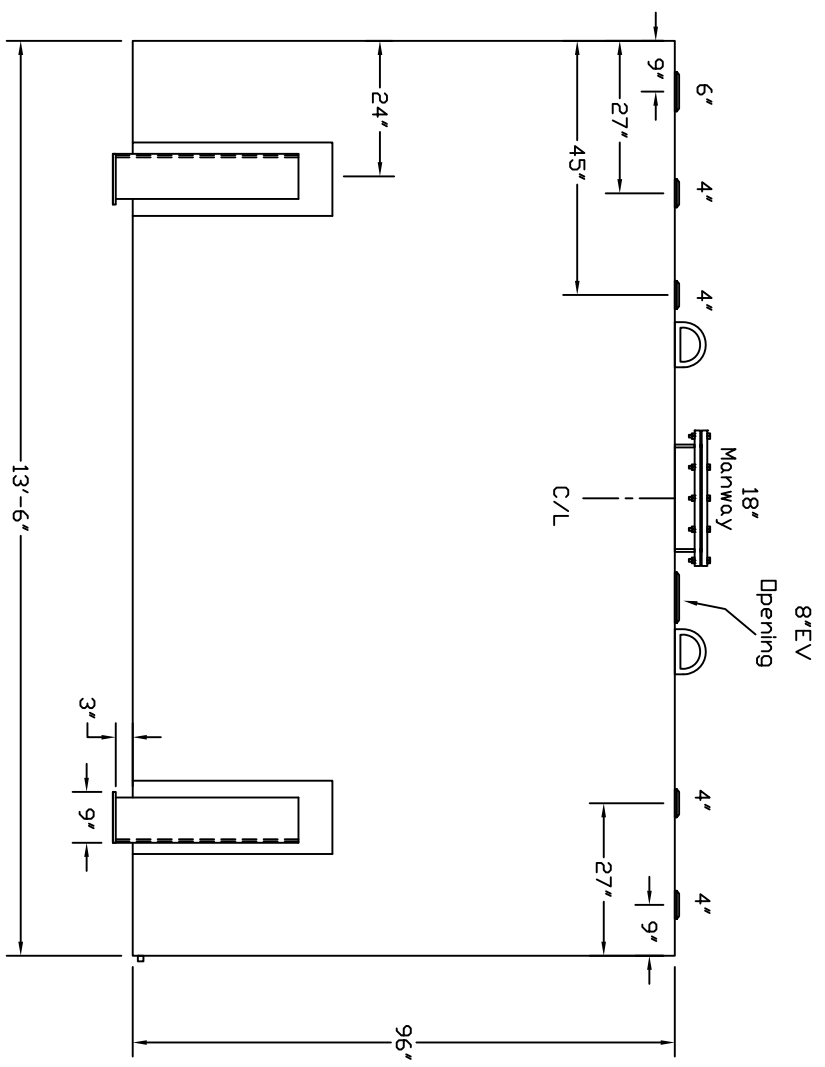

Starwade Metal Products, Inc.
 6868 State Route 305 PD Box 10
 Harttford, Ohio 44424
 Phone: 800-826-5243 Fax: 1-330-772-3307
 www.tankstore.com

Tank For Stationary Use Only

Capacity	5,000 Gallons	Heads Primary	1/4"	Paint Ext.	Red Primer
Design	Singlewall	Shell Primary	1/4"	Paint Int.	
Code	UL 142	Heads Secondary		Weight Empty	5,850 lbs.
Test Pres.	5 PSI	Shell Secondary		Rev.#	Date: