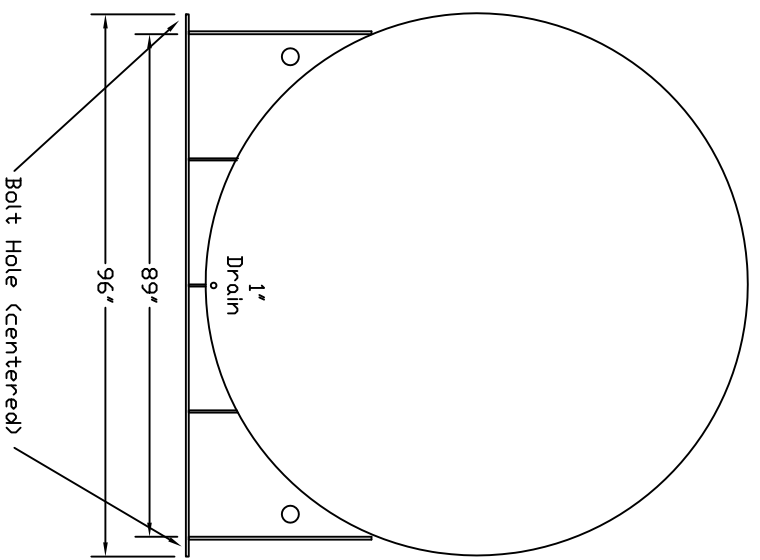

Starwade Metal Products, Inc.
 6868 State Route 305 PD Box 10
 Harttford, Ohio 44424
 Phone: 800-826-5243 Fax: 1-330-772-3307
 www.tankstore.com

Tank For Stationary Use Only

Capacity	5,000 Gallons	Heads Primary	1/4"	Paint Ext.	Red Primer
Design	Singlewall	Shell Primary	1/4"	Paint Int.	
Code	UL 142	Heads Secondary		Weight Empty	5,850 lbs.
Test Pres.	5 PSI	Shell Secondary		Rev.#	Date: