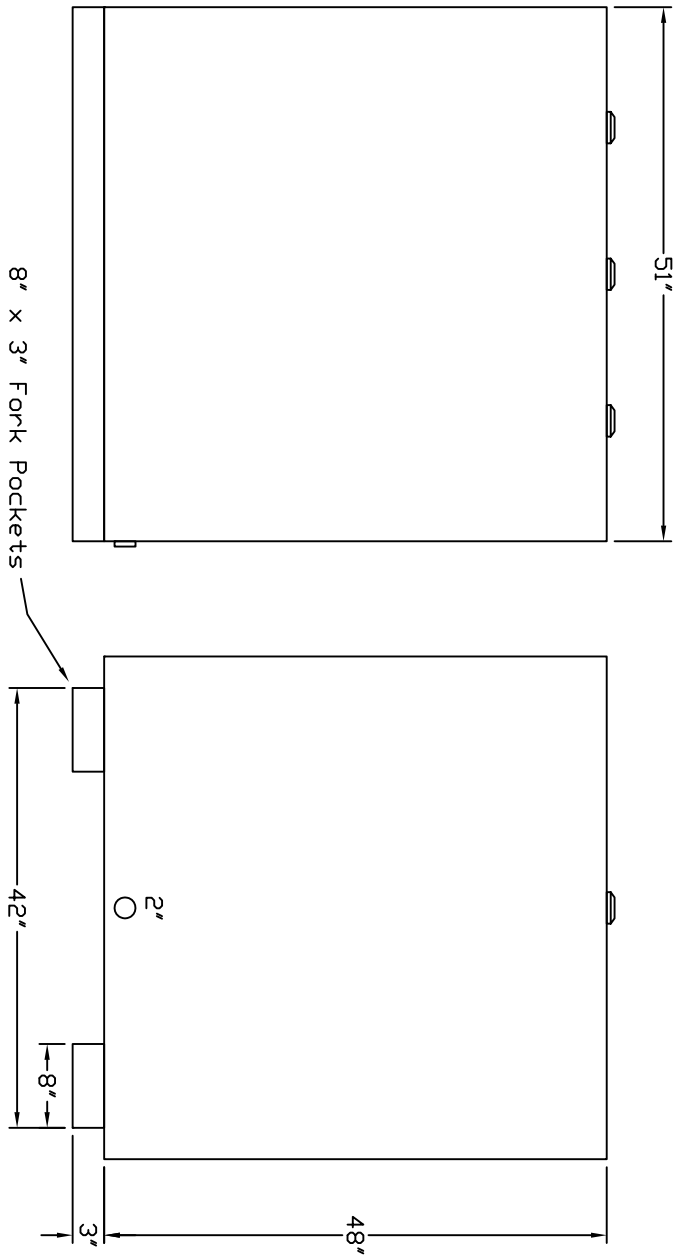

Stanwade Metal Products, Inc.  
 6868 State Route 305 PO Box 10  
 Hartford, Ohio 44424  
 Phone: 800-826-5243 Fax: 1-330-772-3307  
 www.tankstore.com

Quote# -----

Quoted Lead Times Begin Upon Receipt of Signed Approved Drawing, Which Must be Returned Before Production Can Begin

Capacity ----- 520 Gallons

Design ----- Singlewall Tote

Code ----- None

Test Pres. ----- 1-1/2 PSI

Heads Primary ----- 10 Ga.

Secondary -----

Shell Primary ----- 10 Ga.

Secondary -----

Paint Ext. ----- Red Primer

Paint Int. -----

Weight Empty ----- 675 lbs.

Drawing # -----

Scale -----

Spec. Note:

Tank For Stationary Use Only

Drawing Approved By: -----