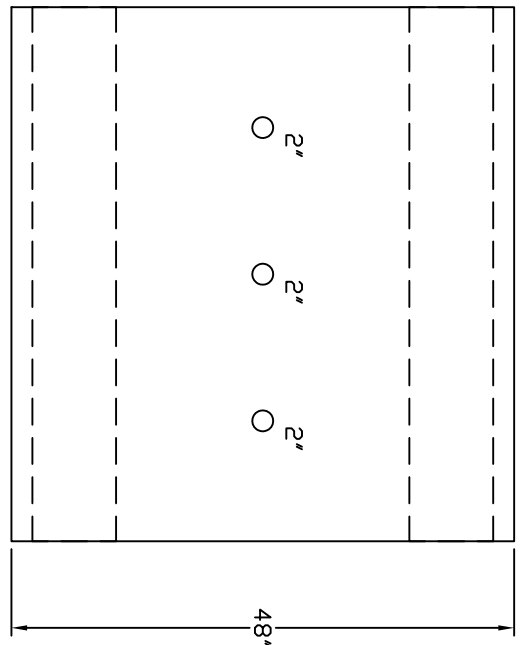

Stanwade Metal Products, Inc.  
 6868 State Route 305 PO Box 10  
 Hartford, Ohio 44424  
 Phone: 800-826-5243 Fax: 1-330-772-3307  
 www.tankstore.com

Quote# -----

Quoted Lead Times Begin Upon Receipt of Signed Approved Drawing, Which Must be Returned Before Production Can Begin

Capacity ----- 520 Gallons

Design ----- Singlewall Tote

Code ----- None

Test Pres. ----- 1-1/2 PSI

Heads Primary ----- 10 Ga.

Secondary -----

Shell Primary ----- 10 Ga.

Secondary -----

Paint Ext. ----- Red Primer

Paint Int. -----

Weight Empty ----- 675 lbs.

Drawing # -----

Scale -----

Spec. Note:

Tank For Stationary Use Only

Drawing Approved By: -----