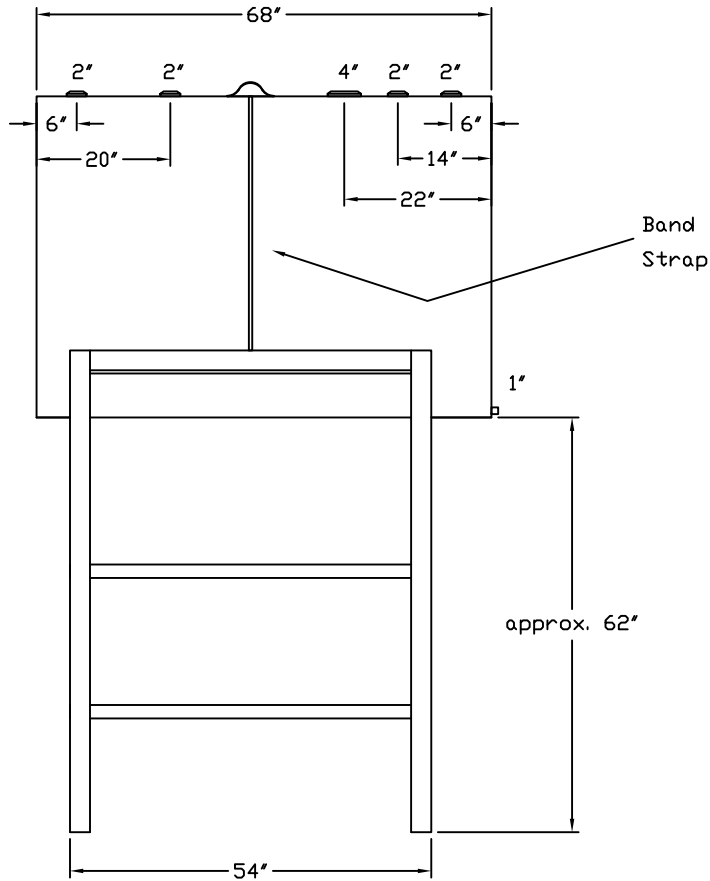

Stanwade Metal Products, Inc.  
 6868 State Route 305 PO Box 10  
 Hartford, Ohio 44424  
 Phone: 800-826-5243 Fax: 1-330-772-3307  
 www.tankstore.com

Tank For Stationary Use Only

Capacity	520 Gallons	Heads Primary	12 Gauge	Paint Ext.	Red Primer
Design	Elevated Singlewall	Shell Primary	12 Gauge	Paint Int.	-----
Code	UL 142	Heads Secondary	-----	Weight Empty	400 lbs.
Test Pres.	5 PSI	Shell Secondary	-----	Rev.#	Date:

Customer: \_\_\_\_\_ Drg. Date: \_\_\_\_\_

Drawing Approved By: \_\_\_\_\_

Quoted Lead Times Begin Upon Receipt of signed Approved Drawing, Which Must be Returned Before Production Can Begin.