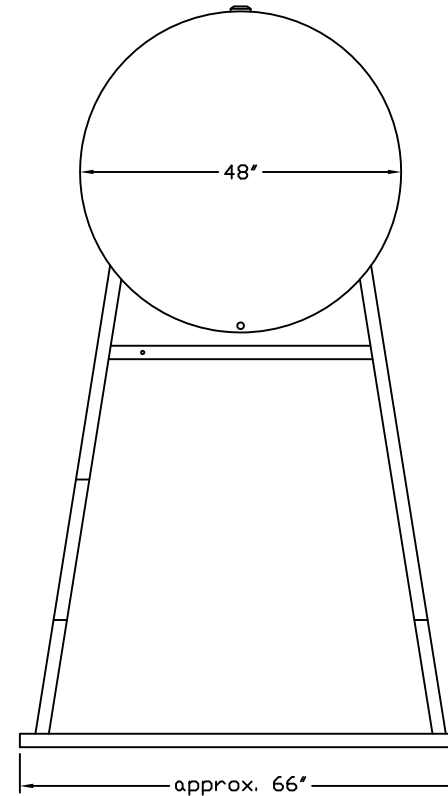

Stanwade Metal Products, Inc.  
 6868 State Route 305 PO Box 10  
 Hartford, Ohio 44424  
 Phone: 800-826-5243 Fax: 1-330-772-3307  
 www.tankstore.com

Tank For Stationary Use Only

Capacity	520 Gallons	Heads Primary	12 Gauge	Paint Ext.	Red Primer
Design	Elevated Singlewall	Shell Primary	12 Gauge	Paint Int.	-----
Code	UL 142	Heads Secondary	-----	Weight Empty	400 lbs.
Test Pres.	5 PSI	Shell Secondary	-----	Rev.#	Date: