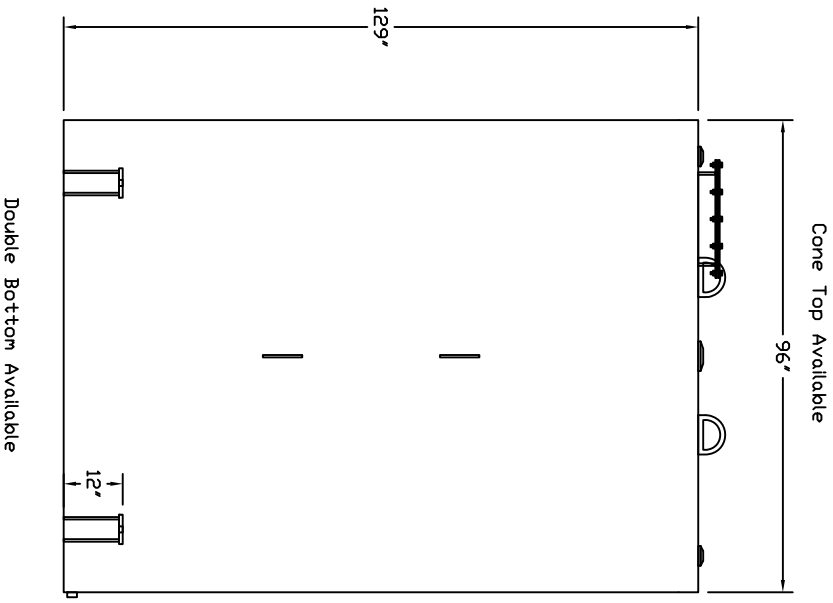

Stanwade Metal Products, Inc.  
 6868 State Route 305 PD Box 10  
 Hartford, Ohio 44424  
 Phone: 800-826-5243 Fax: 1-330-772-3307  
 www.tankstore.com

Capacity ----- 4,000 Gallons

Design ----- SW Vertical

Code ----- UL 142

Test Pres. ----- 2-1/2 PSI

Heads Primary ----- 1/4"

Secondary -----

Shell Primary ----- 1/4"

Secondary -----

Paint Ext. ----- Red Primer

Paint Int. -----

Weight Empty ----- 4,300 lbs.

Drawing # -----

Scale -----

Spec. Note: -----

Tank For Stationary Use Only

Quote# -----  
 Quoted Lead Times Begin Upon Receipt of Signed Approved  
 Drawing, Which Must be Returned Before Production Can Begin