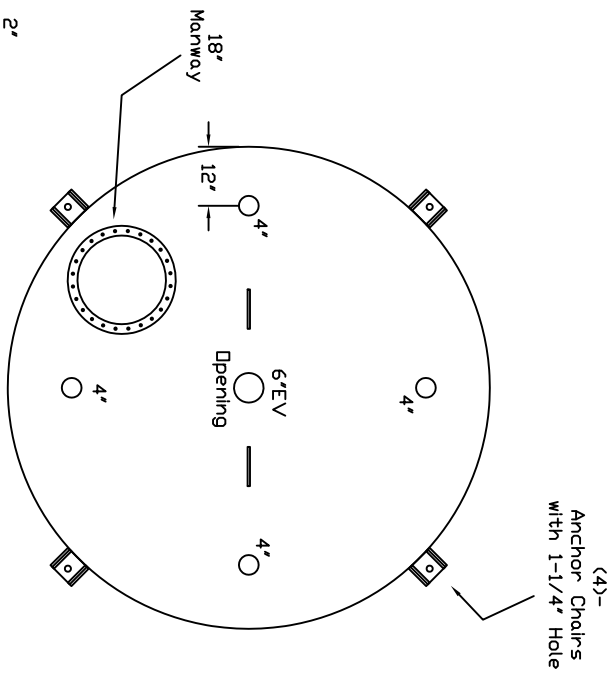

Stanwade Metal Products, Inc.  
 6868 State Route 305 PD Box 10  
 Hartford, Ohio 44424  
 Phone: 800-826-5243 Fax: 1-330-772-3307  
 www.tankstore.com

Capacity ----- 4,000 Gallons

Design ----- SW Vertical

Code ----- UL 142

Test Pres. ----- 2-1/2 PSI

Heads Primary ----- 1/4"

Secondary -----

Shell Primary ----- 1/4"

Secondary -----

Paint Ext. ----- Red Primer

Paint Int. -----

Weight Empty ----- 4,300 lbs.

Drawing # -----

Scale -----

Spec. Note: -----

Tank For Stationary Use Only

Quote# -----  
 Quoted Lead Times Begin Upon Receipt of Signed Approved  
 Drawing, Which Must be Returned Before Production Can Begin

Drawing Approved By: -----