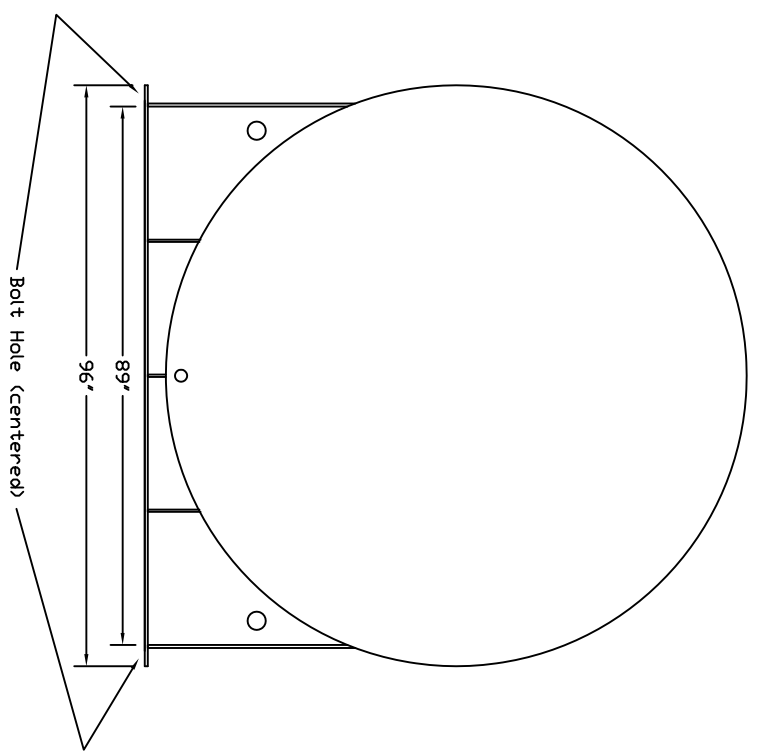

Starwade Metal Products, Inc.
 6868 State Route 305 PD Box 10
 Hartford, Ohio 44424
 Phone: 800-826-5243 Fax: 1-330-772-3307
 www.tankstore.com

Tank For Stationary Use Only

Capacity	4,000 Gallons	Heads Primary	1/4"	Paint Ext.	Red Primer
Design	Singlewall	Shell Primary	1/4"	Paint Int.	
Code	UL 142	Heads Secondary		Weight Empty	5,000 lbs.
Test Pres.	5 PSI	Shell Secondary		Rev.#	Date: