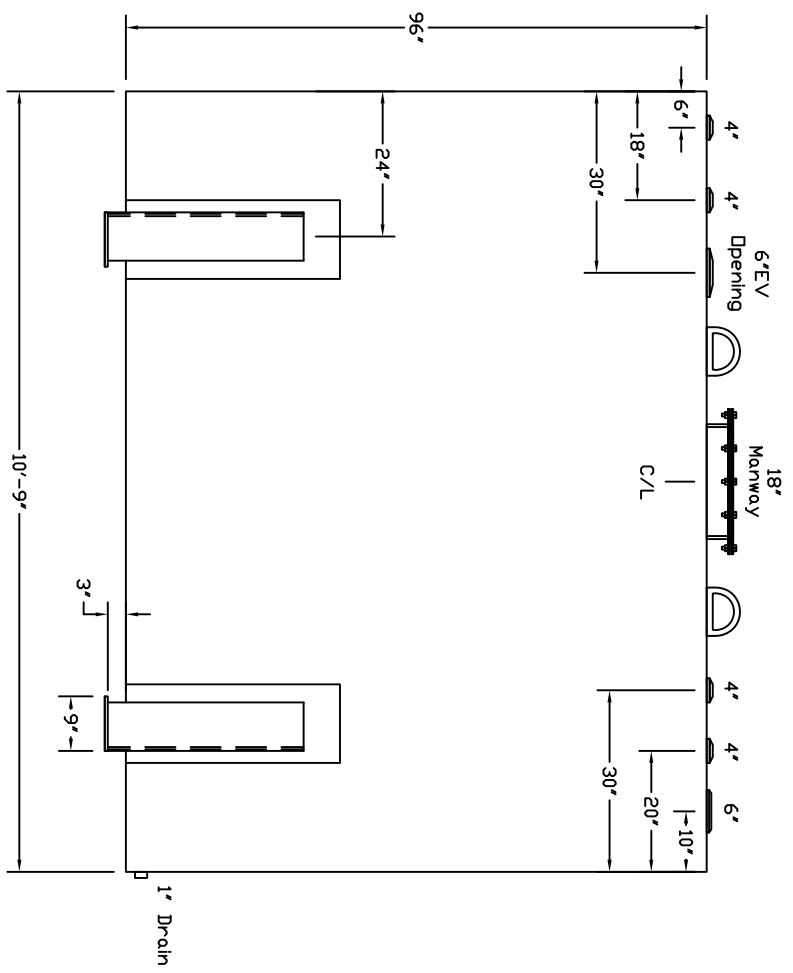

Starwade Metal Products, Inc.
 6868 State Route 305 PD Box 10
 Hartford, Ohio 44424
 Phone: 800-826-5243 Fax: 1-330-772-3307
 www.tankstore.com

Tank For Stationary Use Only

Capacity	4,000 Gallons	Heads Primary	1/4"	Paint Ext.	Red Primer
Design	Singlewall	Shell Primary	1/4"	Paint Int.	
Code	UL 142	Heads Secondary		Weight Empty	5,000 lbs.
Test Pres.	5 PSI	Shell Secondary		Rev.#	Date: