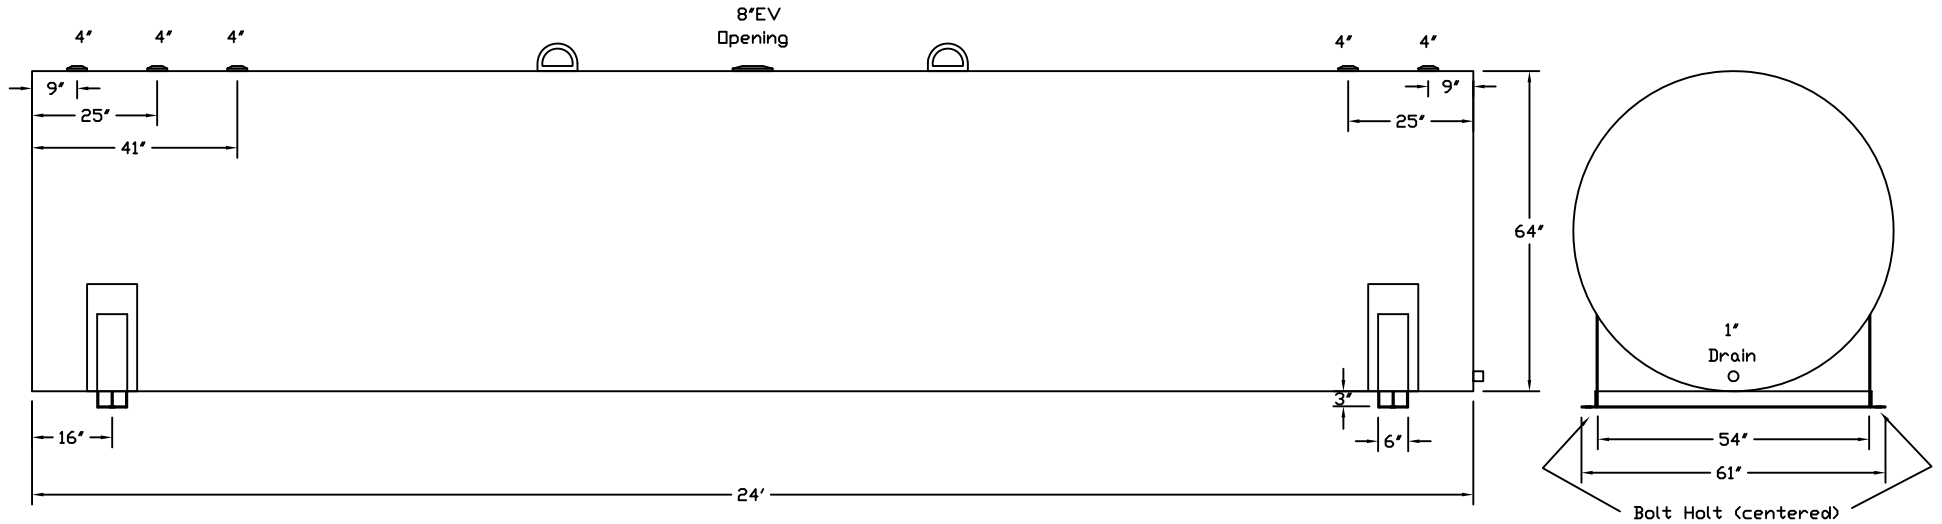

Stanwade Metal Products, Inc.
 6868 State Route 305 PO Box 10
 Hartford, Ohio 44424
 Phone: 800-826-5243 Fax: 1-330-772-3307
 www.tankstore.com

Tank is for stationary use only

Capacity 4,000 Gallons Heads Primary 7 Gauge Paint Ext. Red Primer
 Design Aboveground Singlewall Shell Primary 7 Gauge Paint Int. _____
 Code UL 142 Heads Secondary _____ Weight Empty 4,100 lbs.
 Test Pres. 5 PSI Shell Secondary _____ Rev.# _____ Date: _____