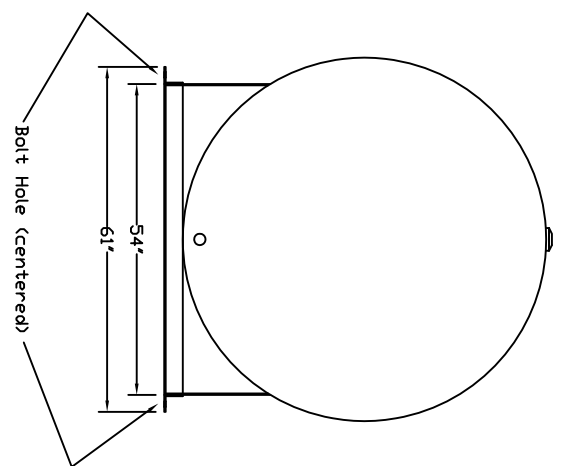

Starwade Metal Products, Inc.
 6868 State Route 305 PD Box 10
 Hart-ford, Ohio 44424
 Phone: 800-826-5243 Fax: 1-330-772-3307
 www.tankstore.com

Tank For Stationary Use Only

Capacity	3,000 Gallons	Heads	Primary	7 Ga.	Paint Ext.	Red Primer
Design	Singlewall	Shell Primary	7 Ga.	Paint Int.		
Code	UL 142	Heads Secondary		Weight Empty	3,200 lbs.	
Test Pres.	5 PSI	Shell Secondary		Rev.#	Date:	