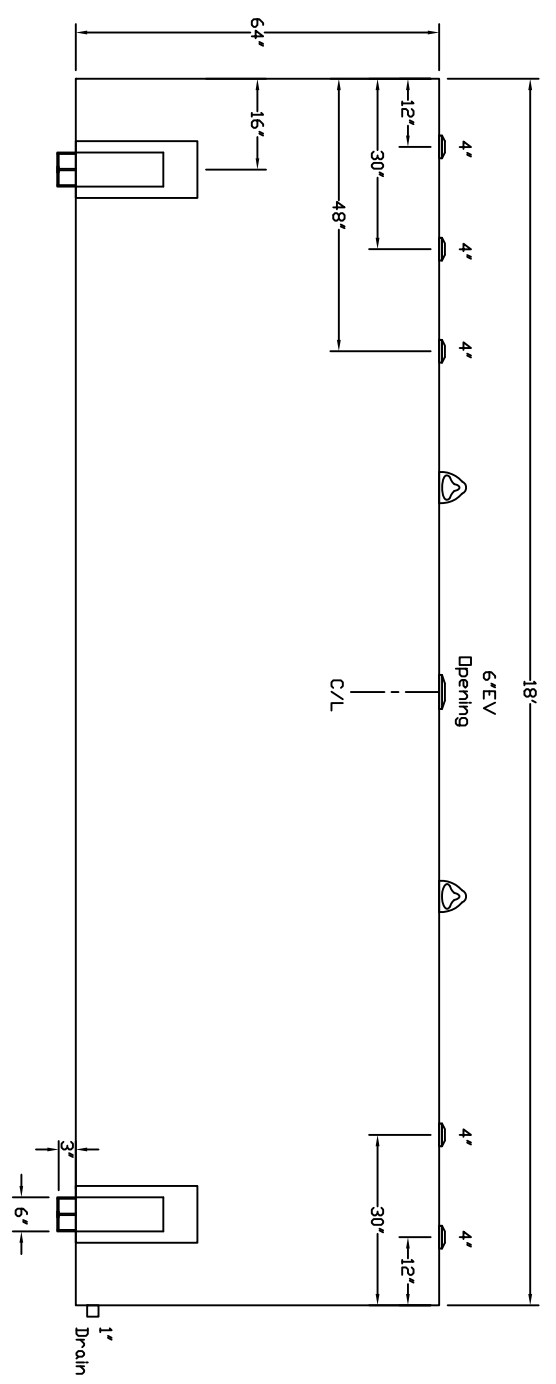

Starwade Metal Products, Inc.
 6868 State Route 305 PD Box 10
 Hart-ford, Ohio 44424
 Phone: 800-826-5243 Fax: 1-330-772-3307
 www.tankstore.com

Tank For Stationary Use Only

Capacity	3,000 Gallons	Heads	Primary	7 Ga.	Paint Ext.	Red Primer
Design	Singlewall	Shell Primary	7 Ga.	Paint Int.		
Code	UL 142	Heads Secondary		Weight Empty	3,200 lbs.	
Test Pres.	5 PSI	Shell Secondary		Rev.#	Date:	

Customer: _____

Drq. Date: _____

Drawing Approved By: _____

Quoted Lead Times Begin Upon Receipt of signed Approved Drawing, Which Must be Returned Before Production Can Begin.