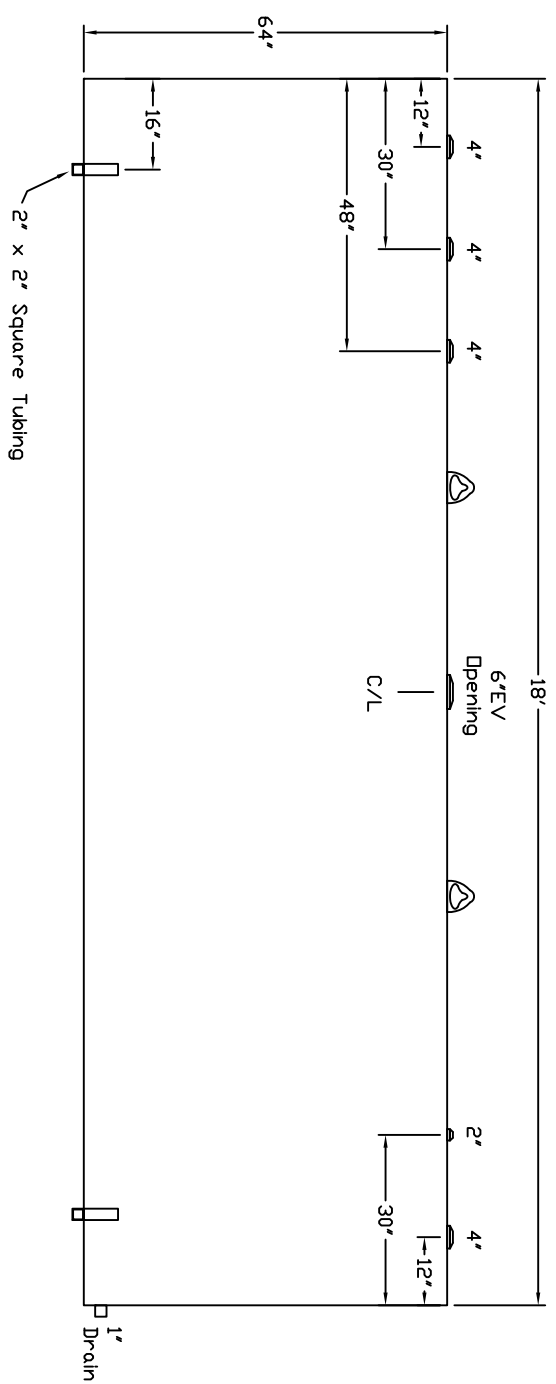

Starwade Metal Products, Inc.
 6868 State Route 305 PD Box 10
 Hart-ford, Ohio 44424
 Phone: 800-826-5243 Fax: 1-330-772-3307
 www.tankstore.com

Tank For Stationary Use Only

Capacity ----- 3,000 Gallons -----
 Design ----- Singlewall Crossangle -----
 Code ----- UL 142 -----
 Test Pres. ----- 5 PSI -----
 Heads Primary ----- 7 Ga. -----
 Heads Secondary ----- 7 Ga. -----
 Shell Primary ----- 7 Ga. -----
 Shell Secondary ----- 7 Ga. -----
 Paint Ext. ----- Red Primer -----
 Paint Int. ----- -----
 Weight Empty ----- 2,900 lbs. -----
 Rev.# ----- Date: -----

Customer: -----

Drng. Date: -----

Drawing Approved By: -----

Quoted Lead Times Begin Upon Receipt of signed Approved Drawing, Which Must be Returned Before Production Can Begin.