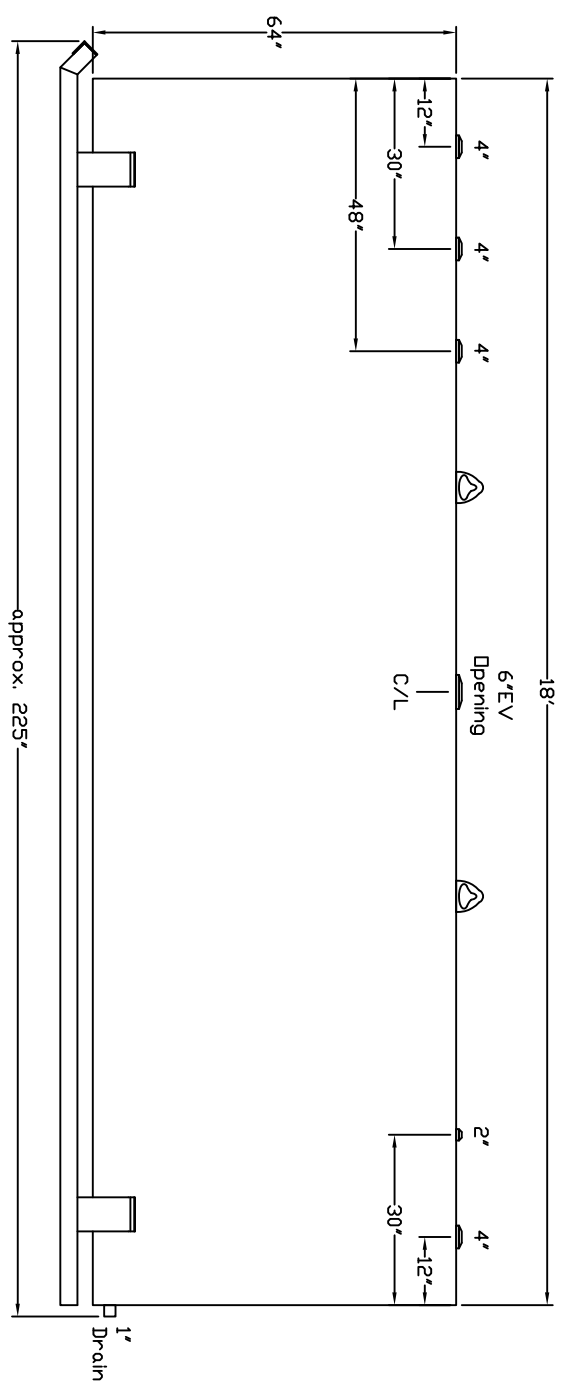

Starwade Metal Products, Inc.
 6868 State Route 305 PO Box 10
 Hart-ford, Ohio 44424
 Phone: 800-826-5243 Fax: 1-330-772-3307
 www.tankstore.com

Tank For Stationary Use Only

Capacity	3,000 Gallons	Heads	Primary	7 Ga.	Paint Ext.	Red Primer
Design	Singlewall Angleskid	Shell	Primary	7 Ga.	Paint Int.	
Code	UL 142	Heads	Secondary		Weight Empty	2,900 lbs.
Test Pres.	5 PSI	Shell	Secondary		Rev.#	Date:

Customer: _____

Drq. Date: _____

Drawing Approved By: _____

Quoted Lead Times Begin Upon Receipt of signed Approved Drawing, Which Must be Returned Before Production Can Begin.