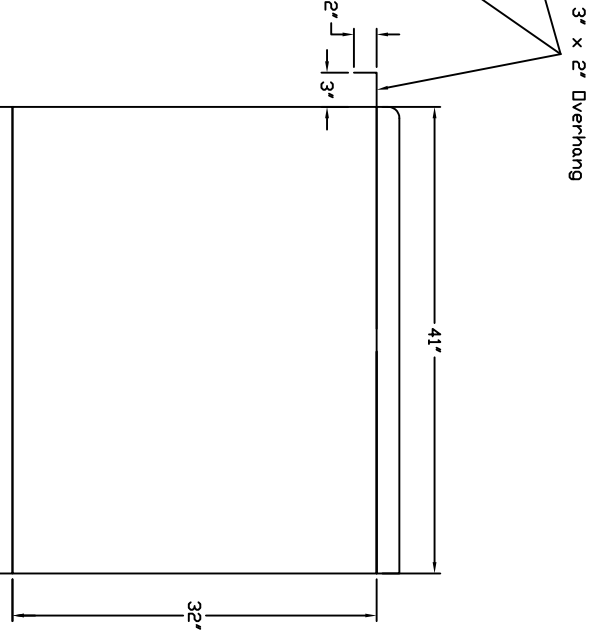

Starwade Metal Products, Inc.
 6868 State Route 305 PD Box 10
 Hartford, Ohio 44424
 Phone: 800-826-5243 Fax: 1-330-772-3307
 www.tankstore.com

Tank For Stationary Use Only

Capacity ----- 375 Gallons ----- Heads Primary ----- 10 Ga. ----- Paint Ext. ----- Red Primer -----
 Design ----- SW Work Bench ----- Shell Primary ----- 10 Ga. ----- Paint Int. -----
 Code ----- UL 142 ----- Heads Secondary ----- Weight Empty ----- 675 lbs. -----
 Test Pres. ----- 1-1/2 PSI ----- Shell Secondary ----- Rev.# ----- Date: -----