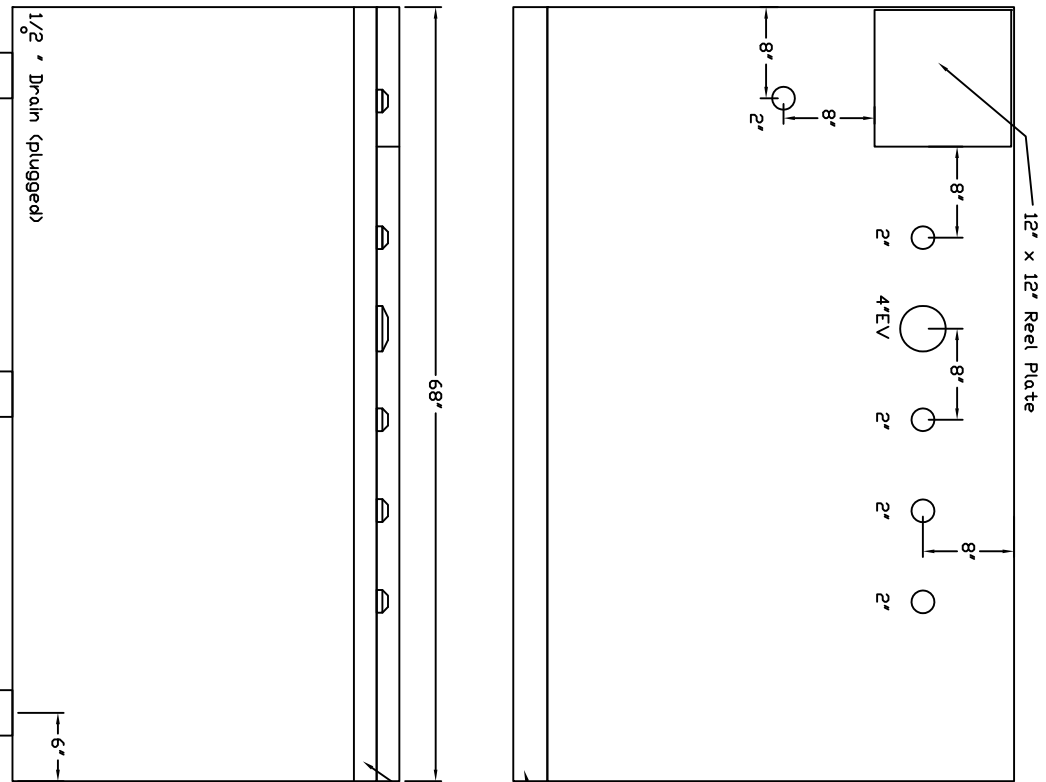

Starwade Metal Products, Inc.
 6868 State Route 305 PD Box 10
 Hartford, Ohio 44424
 Phone: 800-826-5243 Fax: 1-330-772-3307
 www.tankstore.com

Tank For Stationary Use Only

Capacity ----- 375 Gallons ----- Heads Primary ----- 10 Ga. ----- Paint Ext. ----- Red Primer -----
 Design ----- SW Work Bench ----- Shell Primary ----- 10 Ga. ----- Paint Int. -----
 Code ----- UL 142 ----- Heads Secondary ----- Weight Empty ----- 675 lbs. -----
 Test Pres. ----- 1-1/2 PSI ----- Shell Secondary ----- Rev.# ----- Date: -----

Customer: ----- Drg. Date: ----- Drawing Approved By: -----

Quoted Lead Times Begin Upon Receipt of signed Approved Drawing, Which Must be Returned Before Production Can Begin.