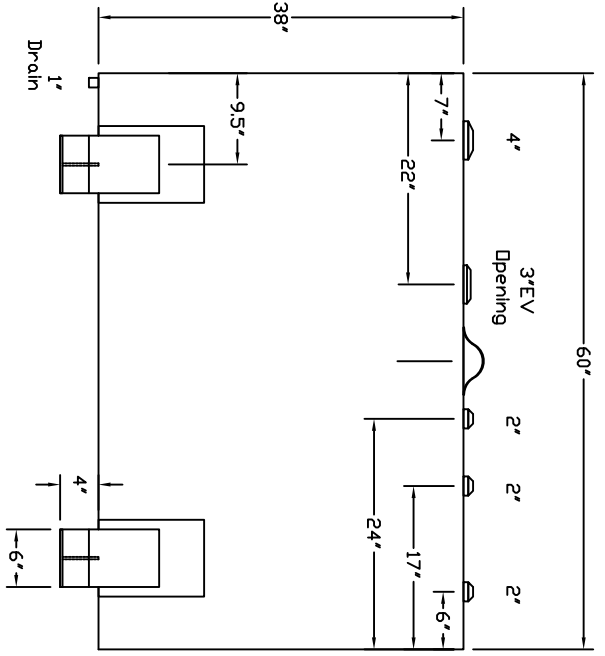

Starwade Metal Products, Inc.
 6868 State Route 305 PD Box 10
 Hartford, Ohio 44424
 Phone: 800-826-5243 Fax: 1-330-772-3307
 www.tankstore.com

Tank For Stationary Use Only

Capacity ----- 300 Gallons ----- Heads Primary ----- 12 Gauge ----- Paint Ext. ----- Red Primer -----
 Design ----- Singlwall ----- Shell Primary ----- 12 Gauge ----- Paint Int. -----
 Code ----- UL 142 ----- Heads Secondary ----- Test Pres. ----- 5 PSI ----- Weight Empty ----- 450 lbs. -----
 www.tankstore.com ----- Shell Secondary ----- Rev.# ----- Date: -----