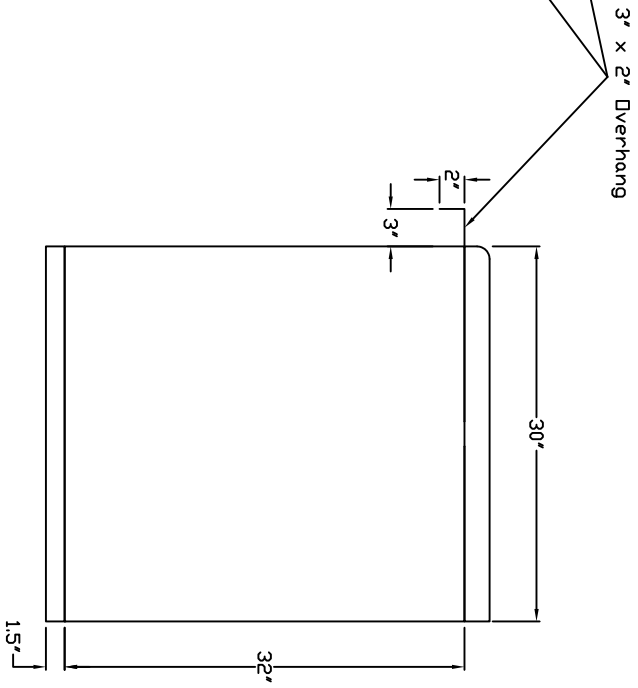

Starwade Metal Products, Inc.  
 6868 State Route 305 PD Box 10  
 Hartford, Ohio 44424  
 Phone: 800-826-5243 Fax: 1-330-772-3307  
 www.tankstore.com

Tank For Stationary Use Only

Capacity	245 Gallons	Heads Primary	12 Ga.	Paint Ext.	Red Primer
Design	SW Work Bench	Shell Primary	12 Ga.	Paint Int.	
Code	UL 142	Heads Secondary		Weight Empty	500 lbs.
Test Pres.	1-1/2 PSI	Shell Secondary		Rev.#	Date: