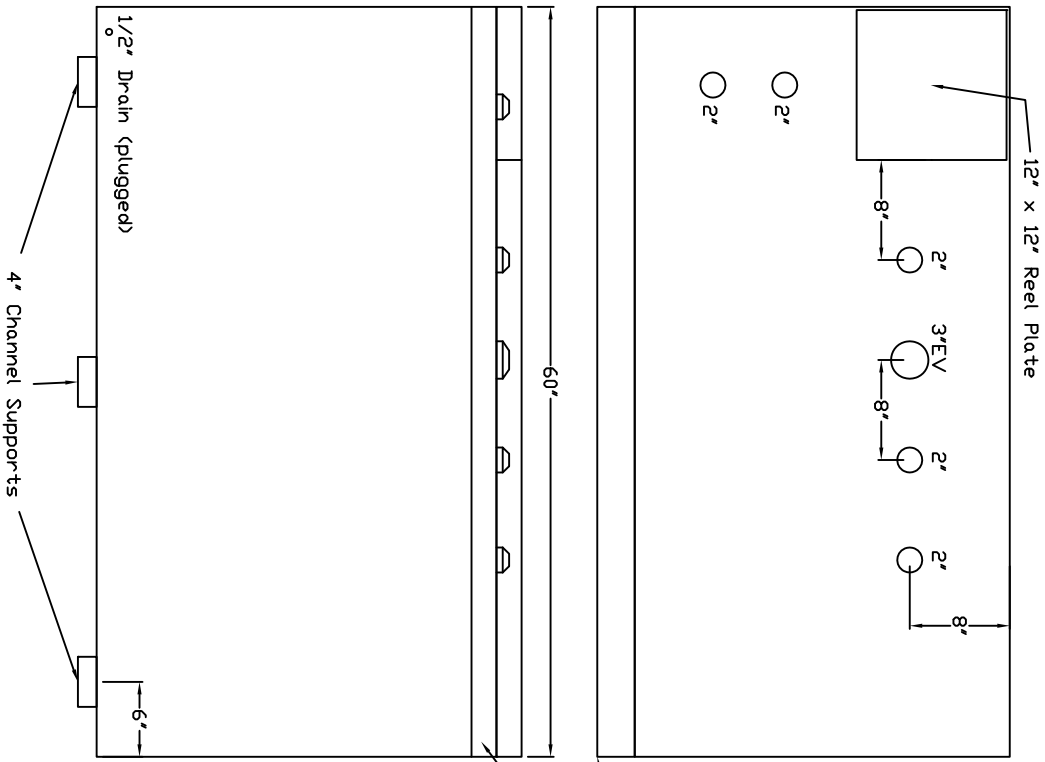

Starwade Metal Products, Inc.  
 6868 State Route 305 PD Box 10  
 Hartford, Ohio 44424  
 Phone: 800-826-5243 Fax: 1-330-772-3307  
 www.tankstore.com

Tank For Stationary Use Only

Capacity	245 Gallons	Heads Primary	12 Ga.	Paint Ext.	Red Primer
Design	SW Work Bench	Shell Primary	12 Ga.	Paint Int.	
Code	UL 142	Heads Secondary		Weight Empty	500 lbs.
Test Pres.	1-1/2 PSI	Shell Secondary		Rev.#	Date: