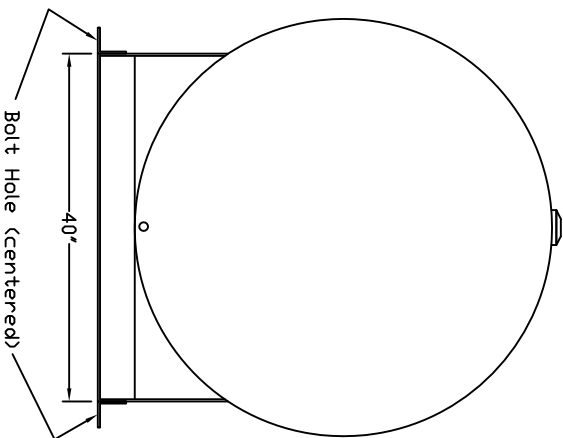

Starwade Metal Products, Inc.  
 6868 State Route 305 PD Box 10  
 Hartford, Ohio 44424  
 Phone: 800-826-5243 Fax: 1-330-772-3307  
 www.tankstore.com

Tank For Stationary Use Only

Capacity	1,000 Gallons	Heads Primary	10 Ga.	Paint Ext.	Red Primer
Design	Single Wall	Shell Primary	10 Ga.	Paint Int.	
Code	UL 142	Heads Secondary		Weight Empty	1,300 lbs.
Test Pres.	5 PSI	Shell Secondary		Rev.#	Date: