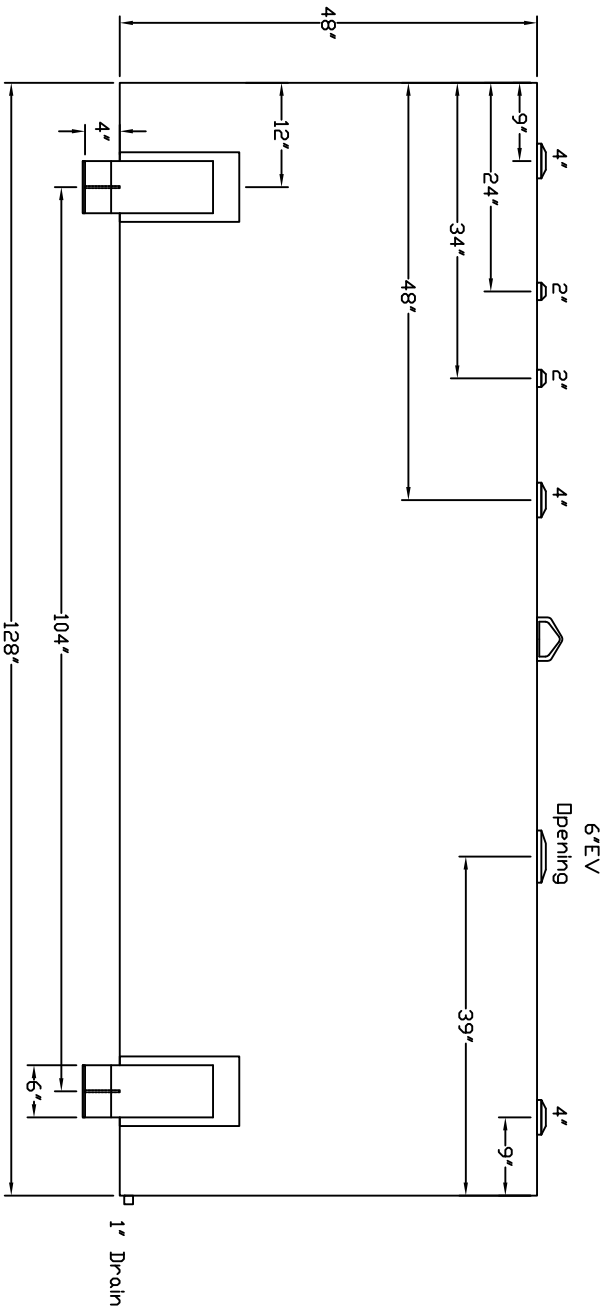

Starwade Metal Products, Inc.  
 6868 State Route 305 PD Box 10  
 Hartford, Ohio 44424  
 Phone: 800-826-5243 Fax: 1-330-772-3307  
 www.tankstore.com

Tank For Stationary Use Only

Capacity	1,000 Gallons	Heads Primary	10 Ga.	Paint Ext.	Red Primer
Design	Single Wall	Shell Primary	10 Ga.	Paint Int.	
Code	UL 142	Heads Secondary		Weight Empty	1,300 lbs.
Test Pres.	5 PSI	Shell Secondary		Rev.#	Date:

Customer: \_\_\_\_\_

Drq. Date: \_\_\_\_\_

Drawing Approved By: \_\_\_\_\_

Quoted Lead Times Begin Upon Receipt of signed Approved Drawing, Which Must be Returned Before Production Can Begin.