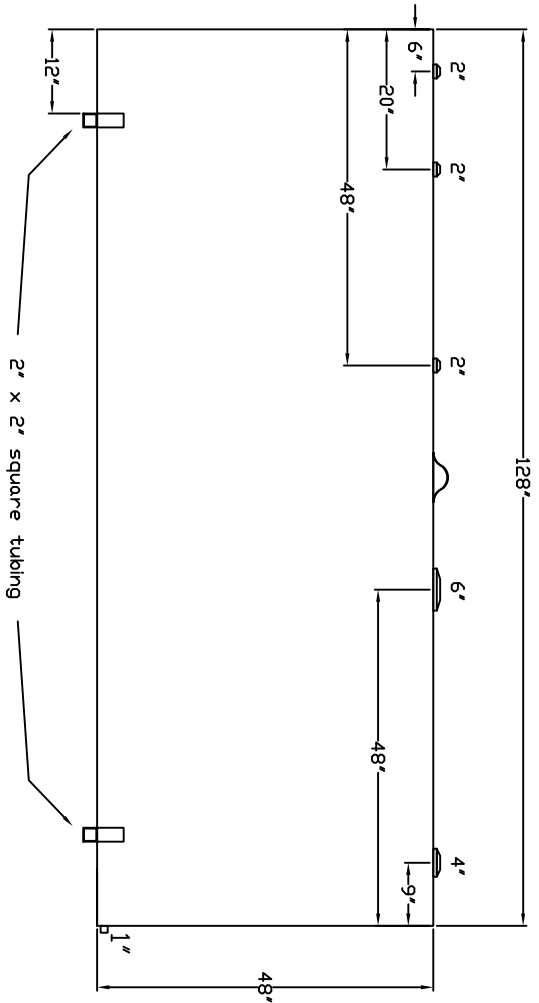

Starwade Metal Products, Inc.
 6868 State Route 305 PO Box 10
 Hartford, Ohio 44424
 Phone: 800-826-5243 Fax: 1-330-772-3307
 www.tankstore.com

Tank For Stationary Use Only

Capacity	1,000 Gallons	Heads	Primary	10 Ga.	Paint Ext.	Red Primer
Design	Singlewall Crossangle	Shell Primary	10 Ga.	Paint Int.		
Code	UL 142	Heads Secondary		Weight Empty	1,140 lbs.	
Test Pres.	5 PSI	Shell Secondary		Rev.#		Date: