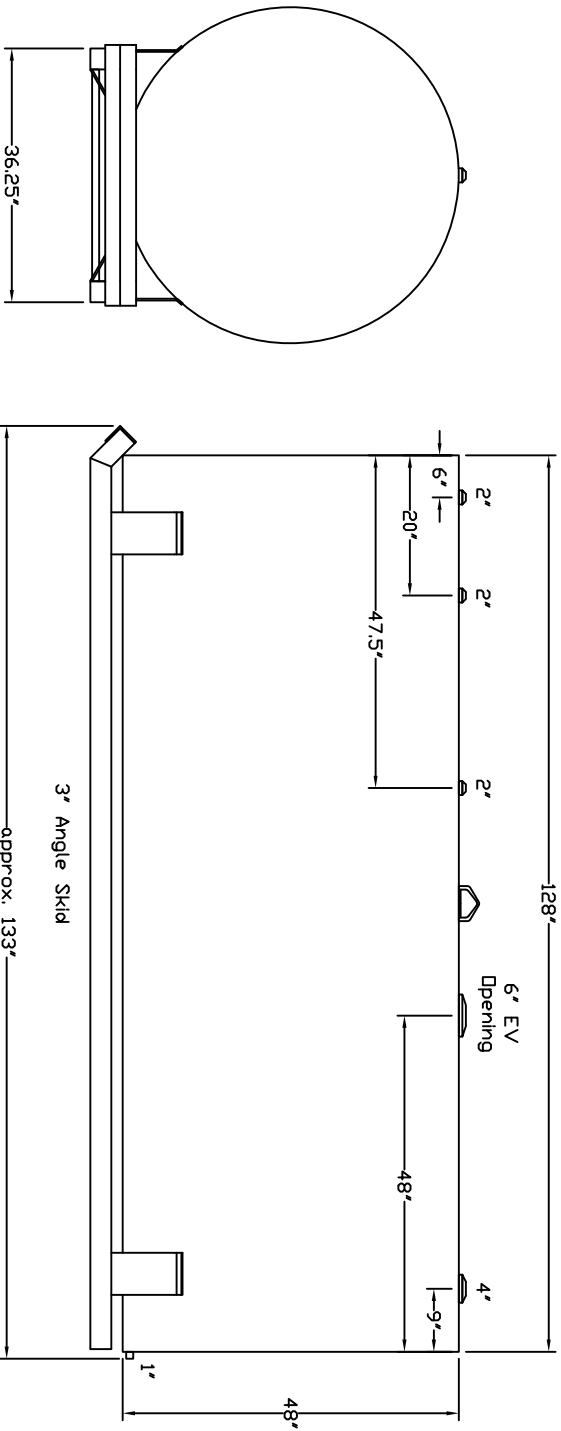

Starwade Metal Products, Inc.
 6868 State Route 305 PD Box 10
 Hartford, Ohio 44424
 Phone: 800-826-5243 Fax: 1-330-772-3307
 www.tankstore.com

Tank For Stationary Use Only

Capacity	1,000 Gallons	Heads	Primary	10 Ga.	Paint Ext.	Red Primer
Design	Singlewall Skid	Shell Primary	10 Ga.	Paint Int.		
Code	UL 142	Heads Secondary		Weight Empty	1,140 lbs.	
Test Pres.	5 PSI	Shell Secondary		Rev.#		Date:

Customer: _____ Drg. Date: _____ Drawing Approved By: _____

Quoted Lead Times Begin Upon Receipt of signed Approved Drawing, Which Must be Returned Before Production Can Begin.