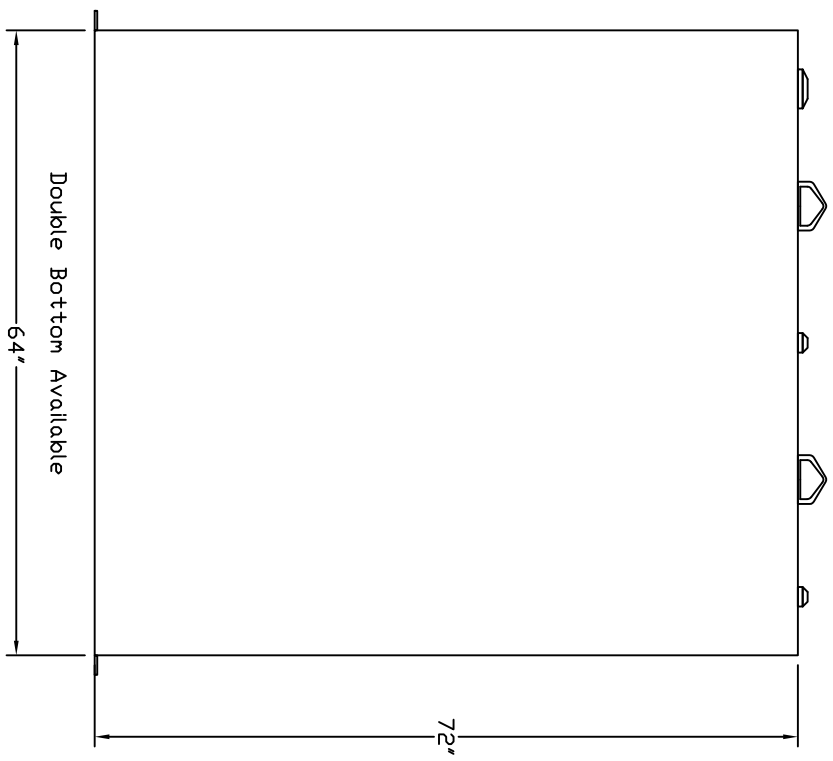

Starnwade Metal Products, Inc.  
 6868 State Route 305 PD Box 10  
 Hart-ford, Ohio 44424  
 Phone: 800-826-5243 Fax: 1-330-772-3307  
 www.tankstore.com

Tank For Stationary Use Only

Capacity	----- 1,000 Gallons -----	Heads	Primary ----- 7 Ga. -----	Paint Ext.	----- Red Primer -----
Design	----- SW Vertical -----	Shell Primary	----- 7 Ga. -----	Paint Int.	-----
Code	----- UL 142 -----	Heads Secondary	-----	Weight Empty	----- 1,250 lbs. -----
Test Pres.	----- 2-1/2 PSI -----	Shell Secondary	-----	Rev.#	-----
				Date:	-----

Cone Top Available

Customer: -----

Drq. Date: -----

Drawing Approved By: -----

Quoted Lead Times Begin Upon Receipt of signed Approved Drawing, Which Must be Returned Before Production Can Begin.