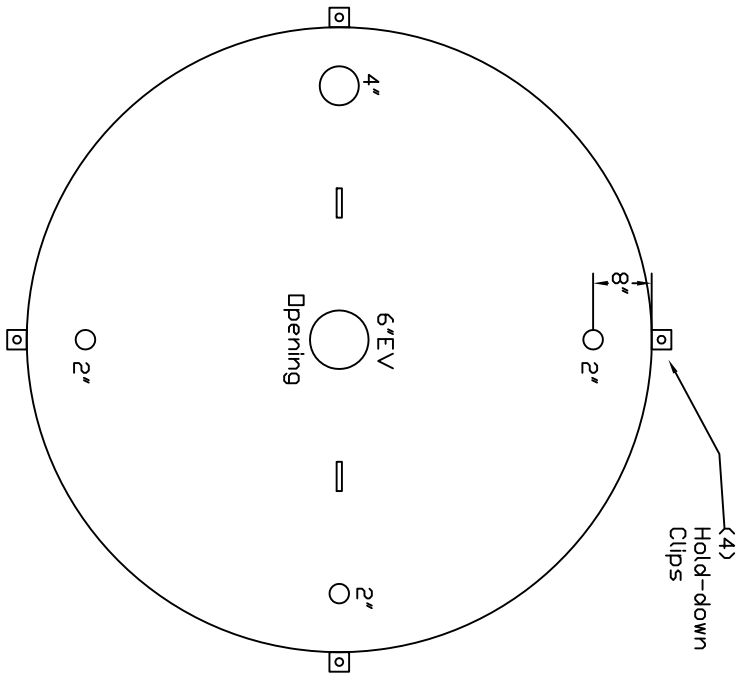

Starnwade Metal Products, Inc.  
 6868 State Route 305 PD Box 10  
 Hart-ford, Ohio 44424  
 Phone: 800-826-5243 Fax: 1-330-772-3307  
 www.tankstore.com

Tank For Stationary Use Only

Capacity	----- 1,000 Gallons -----	Heads	Primary ----- 7 Ga. -----	Paint Ext.	----- Red Primer -----
Design	----- SW Vertical -----	Shell Primary	----- 7 Ga. -----	Paint Int.	-----
Code	----- UL 142 -----	Heads Secondary	-----	Weight Empty	----- 1,250 lbs. -----
Test Pres.	----- 2-1/2 PSI -----	Shell Secondary	-----	Rev.#	-----
				Date:	-----

Cone Top Available

Customer: -----

Drq. Date: -----

Drawing Approved By: -----

Quoted Lead Times Begin Upon Receipt of signed Approved Drawing, Which Must be Returned Before Production Can Begin.