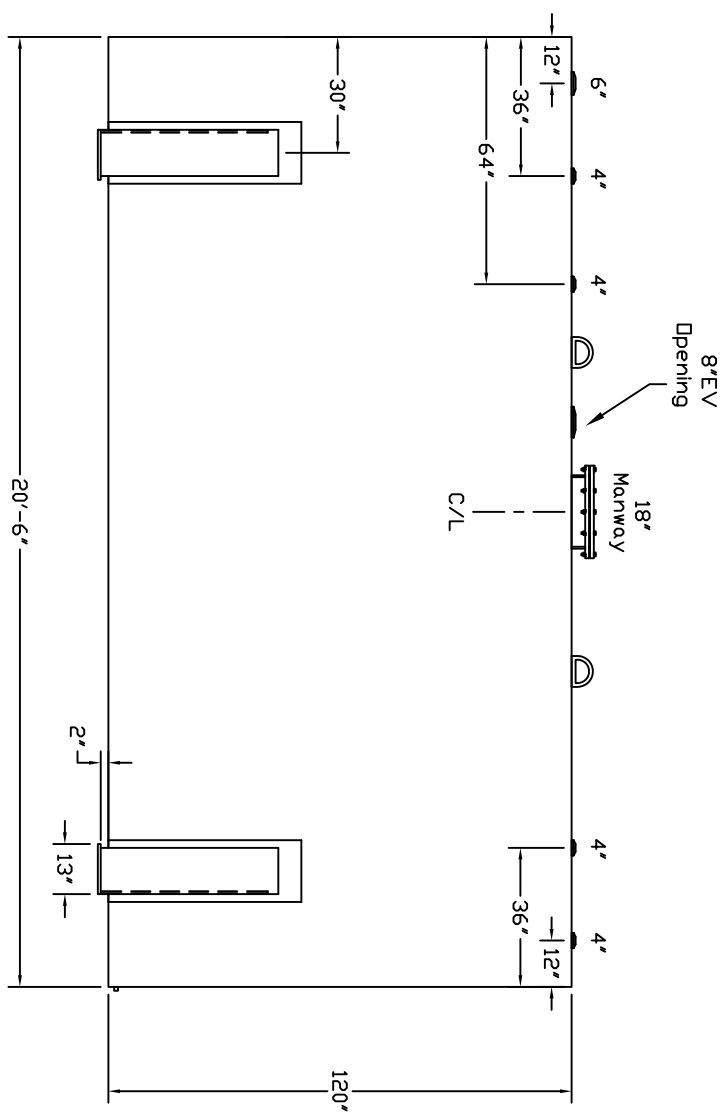

Starwade Metal Products, Inc.
 6868 State Route 305 PD Box 10
 Hart-ford, Ohio 44424
 Phone: 800-826-5243 Fax: 1-330-772-3307
 www.tankstore.com

Tank For Stationary Use Only

Capacity	12,000 Gallons	Heads	Primary	1/4"	Paint Ext.	Red Primer
Design	Singlewall	Shell Primary	1/4"	Paint Int.		
Code	UL 142	Heads Secondary		Weight Empty	11,550 lbs.	
Test Pres.	5 PSI	Shell Secondary		Rev.#		Date:

Customer: _____

Drq. Date: _____

Drawing Approved By: _____

Quoted Lead Times Begin Upon Receipt of signed Approved Drawing, Which Must be Returned Before Production Can Begin.