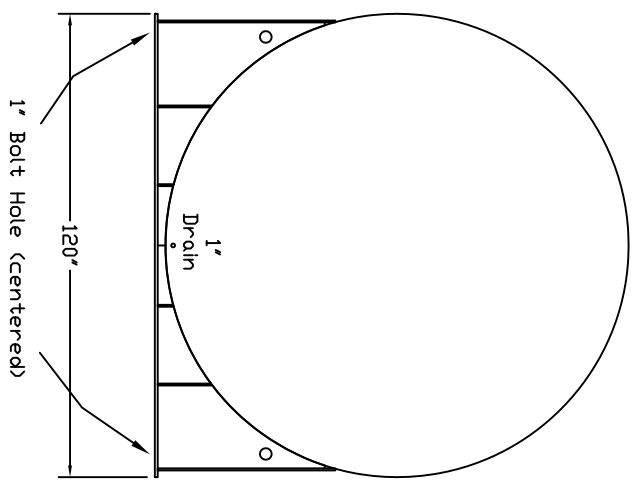

Starwade Metal Products, Inc.
 6868 State Route 305 PD Box 10
 Hart-ford, Ohio 44424
 Phone: 800-826-5243 Fax: 1-330-772-3307
 www.tankstore.com

Tank For Stationary Use Only

Capacity	12,000 Gallons	Heads	Primary	1/4"	Paint Ext.	Red Primer
Design	Singlewall	Shell Primary	1/4"	Paint Int.		
Code	UL 142	Heads Secondary		Weight Empty	11,550 lbs.	
Test Pres.	5 PSI	Shell Secondary		Rev.#		Date: