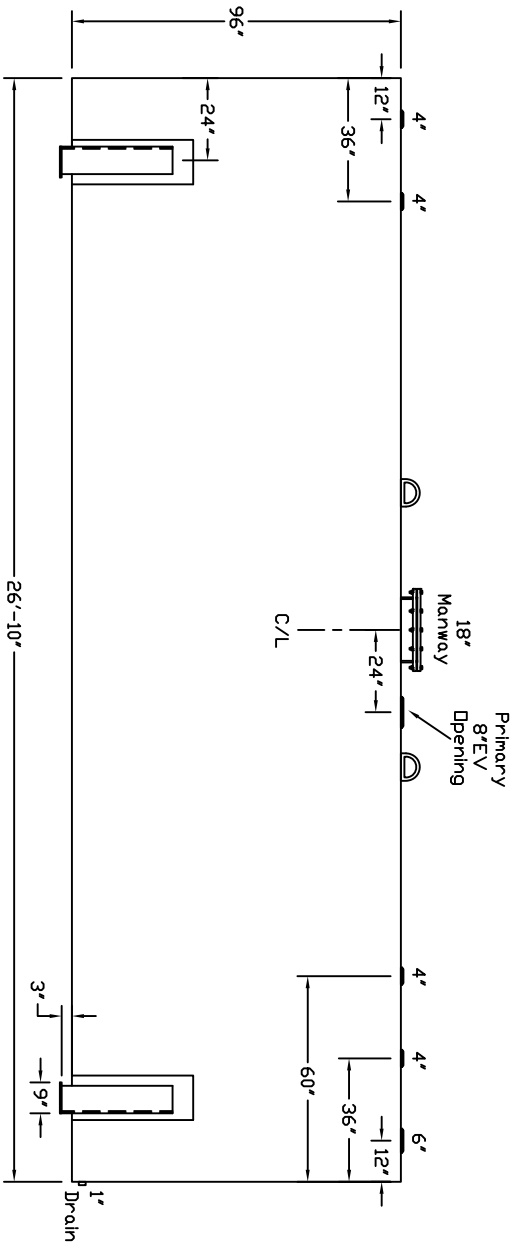

Starwade Metal Products, Inc.
 6868 State Route 305 PD Box 10
 Harttford, Ohio 44424
 Phone: 800-826-5243 Fax: 1-330-772-3307
 www.tankstore.com

Tank For Stationary Use Only

Capacity	10,000 Gallons	Heads Primary	1/4"	Paint Ext.	Red Primer
Design	Singlewall	Shell Primary	1/4"	Paint Int.	
Code	UL 142	Heads Secondary		Weight Empty	10,000 lbs.
Test Pres.	5 PSI	Shell Secondary		Rev.#	Date:

Customer: _____

Drq. Date: _____

Drawing Approved By: _____

Quoted Lead Times Begin Upon Receipt of signed Approved Drawing, Which Must be Returned Before Production Can Begin.