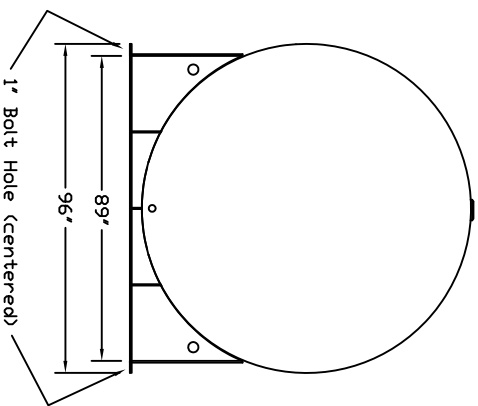

Starwade Metal Products, Inc.
 6868 State Route 305 PD Box 10
 Harttford, Ohio 44424
 Phone: 800-826-5243 Fax: 1-330-772-3307
 www.tankstore.com

Tank For Stationary Use Only

Capacity	10,000 Gallons	Heads Primary	1/4"	Paint Ext.	Red Primer
Design	Singlewall	Shell Primary	1/4"	Paint Int.	
Code	UL 142	Heads Secondary		Weight Empty	10,000 lbs.
Test Pres.	5 PSI	Shell Secondary		Rev.#	Date: