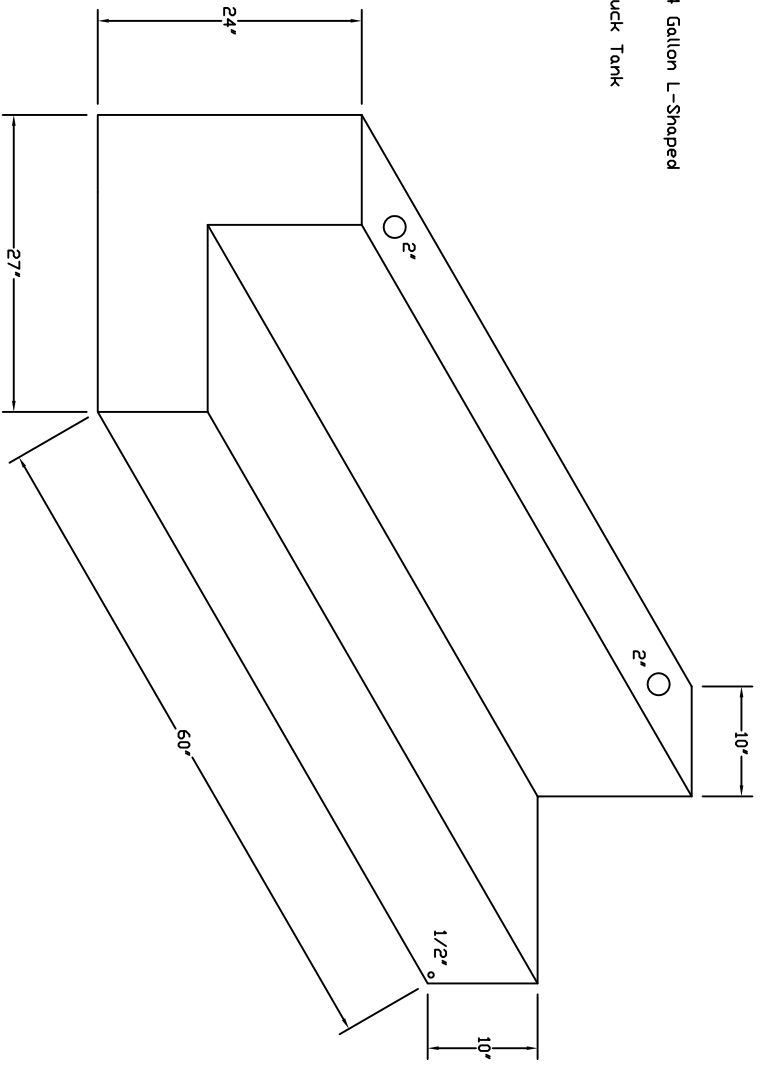

Stanwade Metal Products, Inc.
 6868 State Route 305 PO Box 10
 Hartford, Ohio 44424
 Phone: 800-826-5243 Fax: 1-330-772-3307
 www.tankstore.com

104 Gallon L-Shaped
 Truck Tank

Capacity ----- 104 Gallons

Design ----- SW Rectangular

Code ----- NONE

Test Pres. ----- 1-1/2 PSI

Heads Primary ----- 12 Ga.

Secondary -----

Shell Primary ----- 12 Ga.

Secondary -----

Paint Ext. ----- Red Primer

Paint Int. -----

Weight Empty ----- 250 lbs.

Drawing # -----

Scale -----

Spec. Note: -----

Tank For Stationary Use Only

Quote# -----
 Quoted Lead Times Begin Upon Receipt of Signed Approved
 Drawing, Which Must be Returned Before Production Can Begin

Drawing Approved By: -----