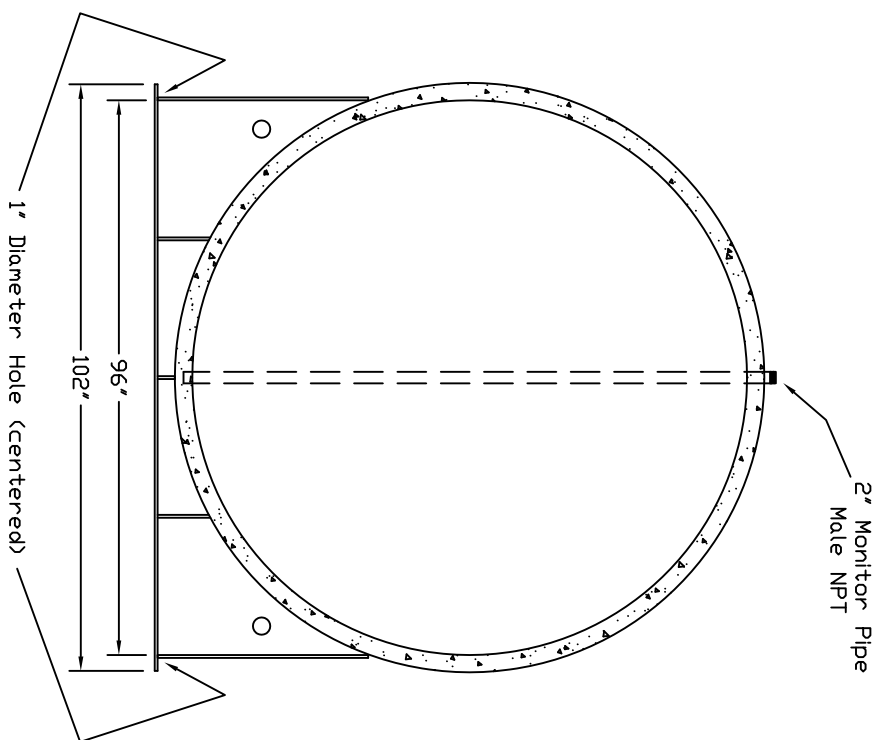

Starwade Metal Products, Inc.
 6868 State Route 305 PO Box 10
 Hartford, Ohio 44424
 Phone: 800-826-5243 Fax: 1-330-772-3307
 www.tankstore.com

Tank For Stationary Use Only

Capacity	4,000 Gallons	Heads Primary	1/4"	Paint Ext.	White Urethane
Design	Double Wall AG	Shell Primary	1/4"	Paint Int.	
Code	UL 2085 Fireguard	Heads Secondary	1/4"	Weight Empty	14,750 lbs.
Test Pres.	5 PSI	Shell Secondary	1/4"	Rev.#	
				Date:	