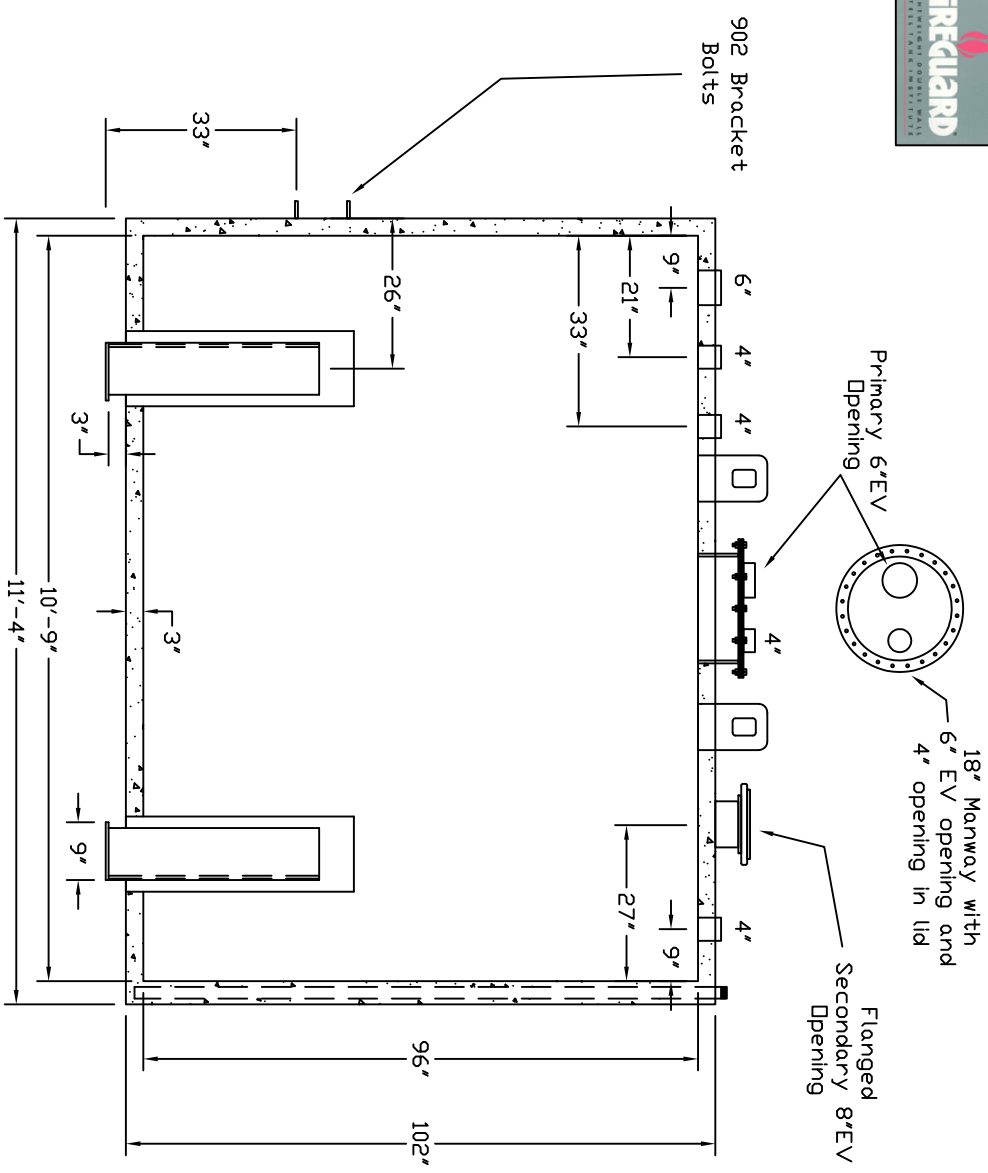

Starwade Metal Products, Inc.
 6868 State Route 305 PO Box 10
 Hartford, Ohio 44424
 Phone: 800-826-5243 Fax: 1-330-772-3307
 www.tankstore.com

Tank For Stationary Use Only

Capacity	4,000 Gallons	Heads Primary	1/4"	Paint Ext.	White Urethane
Design	Double Wall AG	Shell Primary	1/4"	Paint Int.	
Code	UL 2085 Fireguard	Heads Secondary	1/4"	Weight Empty	14,750 lbs.
Test Pres.	5 PSI	Shell Secondary	1/4"	Rev.#	
				Date:	

Customer: _____ Drg. Date: _____ Drawing Approved By: _____

Quoted Lead Times Begin Upon Receipt of signed Approved Drawing, Which Must be Returned Before Production Can Begin.