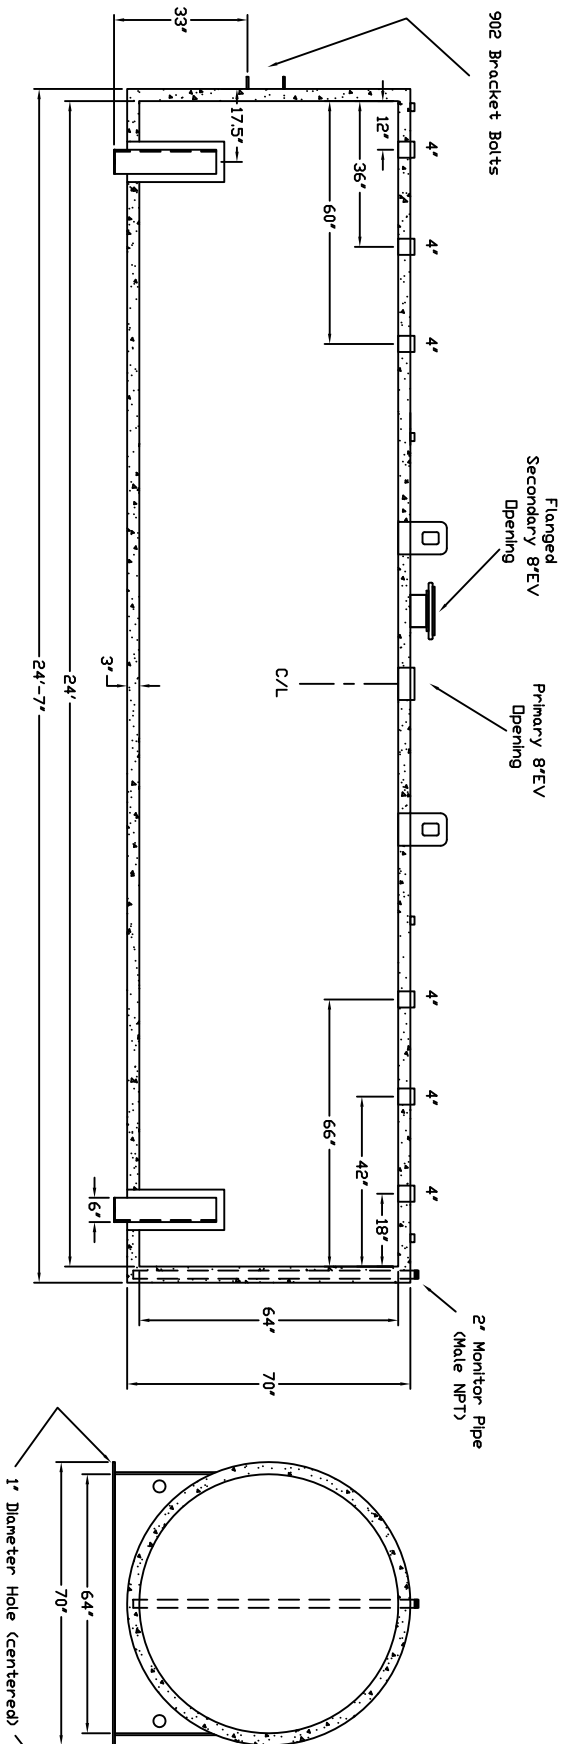

Starwade Metal Products, Inc.
 6868 State Route 305 PD Box 10
 Hartford, Ohio 44424
 Phone: 800-826-5243 Fax: 1-330-772-3307
 www.tankstore.com

Tank For Stationary Use Only

Capacity	4,000 Gallons	Heads Primary	7 Ga.	Paint Ext.	White Urethane
Design	Double Wall AS	Shell Primary	7 Ga.	Paint Int.	
Code	UL 2085 Fireguard	Heads Secondary	7 Ga.	Weight Empty	11,600 lbs.
Test Pres.	5 PSI	Shell Secondary	7 Ga.	Rev.#	Date:

Customer: _____ Drg. Date: _____ Drawing Approved By: _____

Quoted Lead Times Begin Upon Receipt of signed Approved Drawing, Which Must be Returned Before Production Can Begin.