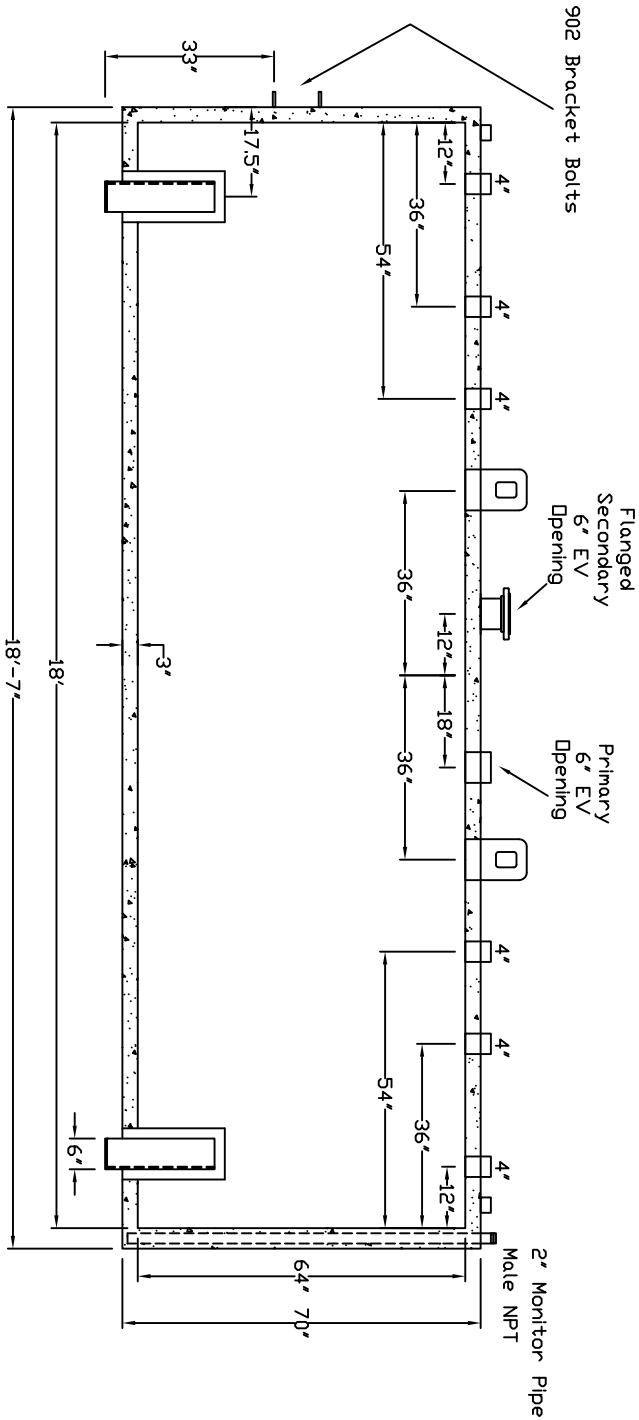

Starwade Metal Products, Inc.
 6868 State Route 305 PD Box 10
 Hartford, Ohio 44424
 Phone: 800-826-5243 Fax: 1-330-772-3307
 www.tankstore.com

Tank For Stationary Use Only

Capacity	3,000 Gallons	Heads	Primary 7 Ga.	Paint Ext.	White Urethane
Design	Double Wall AG	Shell Primary	7 Ga.	Paint Int.	
Code	UL 2085 Fireguard	Heads Secondary	7 Ga.	Weight Empty	10,700 lbs.
Test Pres.	5 PSI	Shell Secondary	7 Ga.	Rev.#	Date: