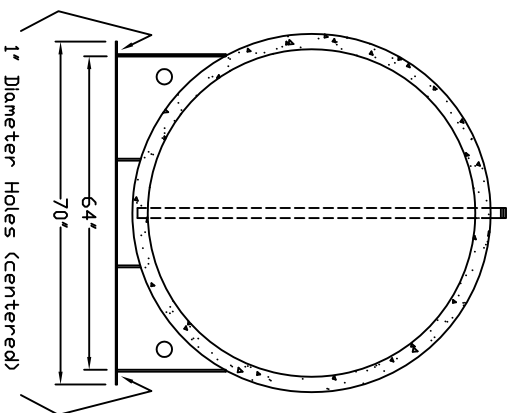

Starwade Metal Products, Inc.
 6868 State Route 305 PD Box 10
 Hartford, Ohio 44424
 Phone: 800-826-5243 Fax: 1-330-772-3307
 www.tankstore.com

Tank For Stationary Use Only

Capacity	3,000 Gallons	Heads	Primary 7 Ga.	Paint Ext.	White Urethane
Design	Double Wall AG	Shell Primary	7 Ga.	Paint Int.	
Code	UL 2085 Fireguard	Heads Secondary	7 Ga.	Weight Empty	10,700 lbs.
Test Pres.	5 PSI	Shell Secondary	7 Ga.	Rev.#	Date: