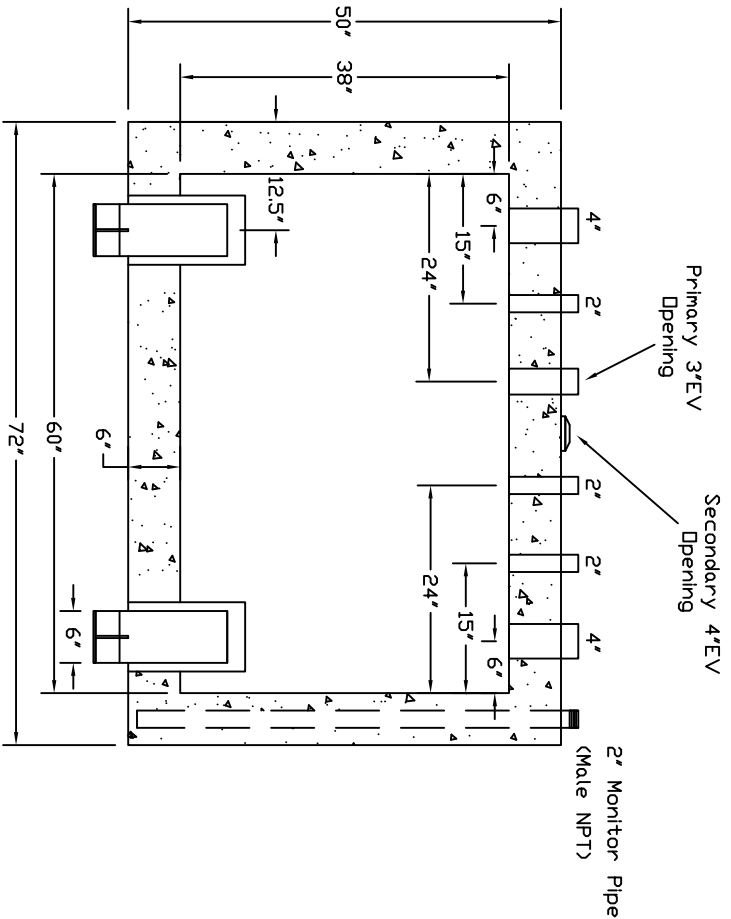

Starwade Metal Products, Inc.
 6868 State Route 305 PD Box 10
 Hartford, Ohio 44424
 Phone: 800-826-5243 Fax: 1-330-772-3307
 www.tankstore.com

Tank For Stationary Use Only

Capacity 300 Gallons Heads Primary 7 Ga. Paint Ext. White Urethane
 Design Double Wall AG Shell Primary 7 Ga. Paint Int. _____
 Code UL 2085 Fireguard Heads Secondary 7 Ga. Weight Empty 3,175 lbs.
 Test Pres. 5 PSI Shell Secondary 7 Ga. Rev.# _____ Date: _____
 Lifting Lugs Offset _____

Customer: _____

Drg. Date: _____

Drawing Approved By: _____

Quoted Lead Times Begin Upon Receipt of signed Approved Drawing, Which Must be Returned Before Production Can Begin.