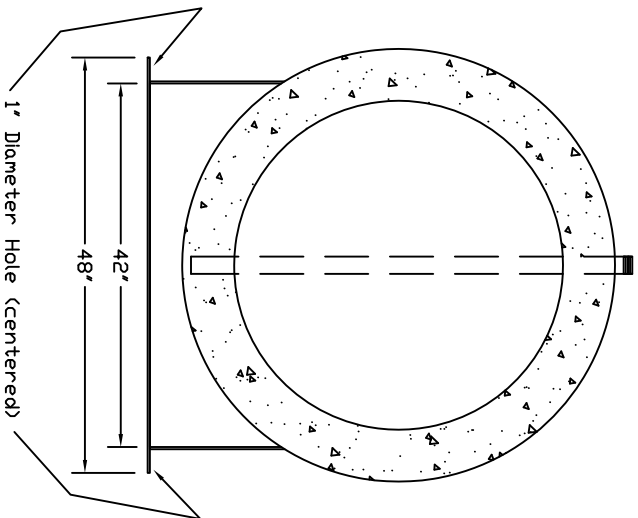

Starwade Metal Products, Inc.
 6868 State Route 305 PD Box 10
 Hartford, Ohio 44424
 Phone: 800-826-5243 Fax: 1-330-772-3307
 www.tankstore.com

Tank For Stationary Use Only

Capacity 300 Gallons Heads Primary 7 Ga. Paint Ext. White Urethane
 Design Double Wall AG Shell Primary 7 Ga. Paint Int. _____
 Code UL 2085 Fireguard Heads Secondary 7 Ga. Weight Empty 3,175 lbs.
 Test Pres. 5 PSI Shell Secondary 7 Ga. Rev.# _____ Date: _____
 Lifting Lugs Offset _____